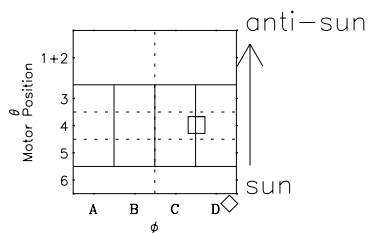

Galileo EPD Real-Time Omni 98245

Software Version: RTLINE_OMNI V 1.20
Data Production: 06-03-00
Plot Production: Sun Sep 16 13:22:21 2001

- ◇ = Jupiter look direction
- = Corotation look direction