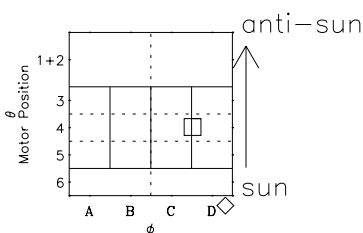

# Galileo EPD Real-Time Six-Sector 98245

Software Version: RTLINE\_R6 V 1.20  
Data Production: 06-03-00  
Plot Production: Sun Sep 16 13:22:29 2001

$\diamond$  = Jupiter look direction  
 $\square$  = Corotation look direction