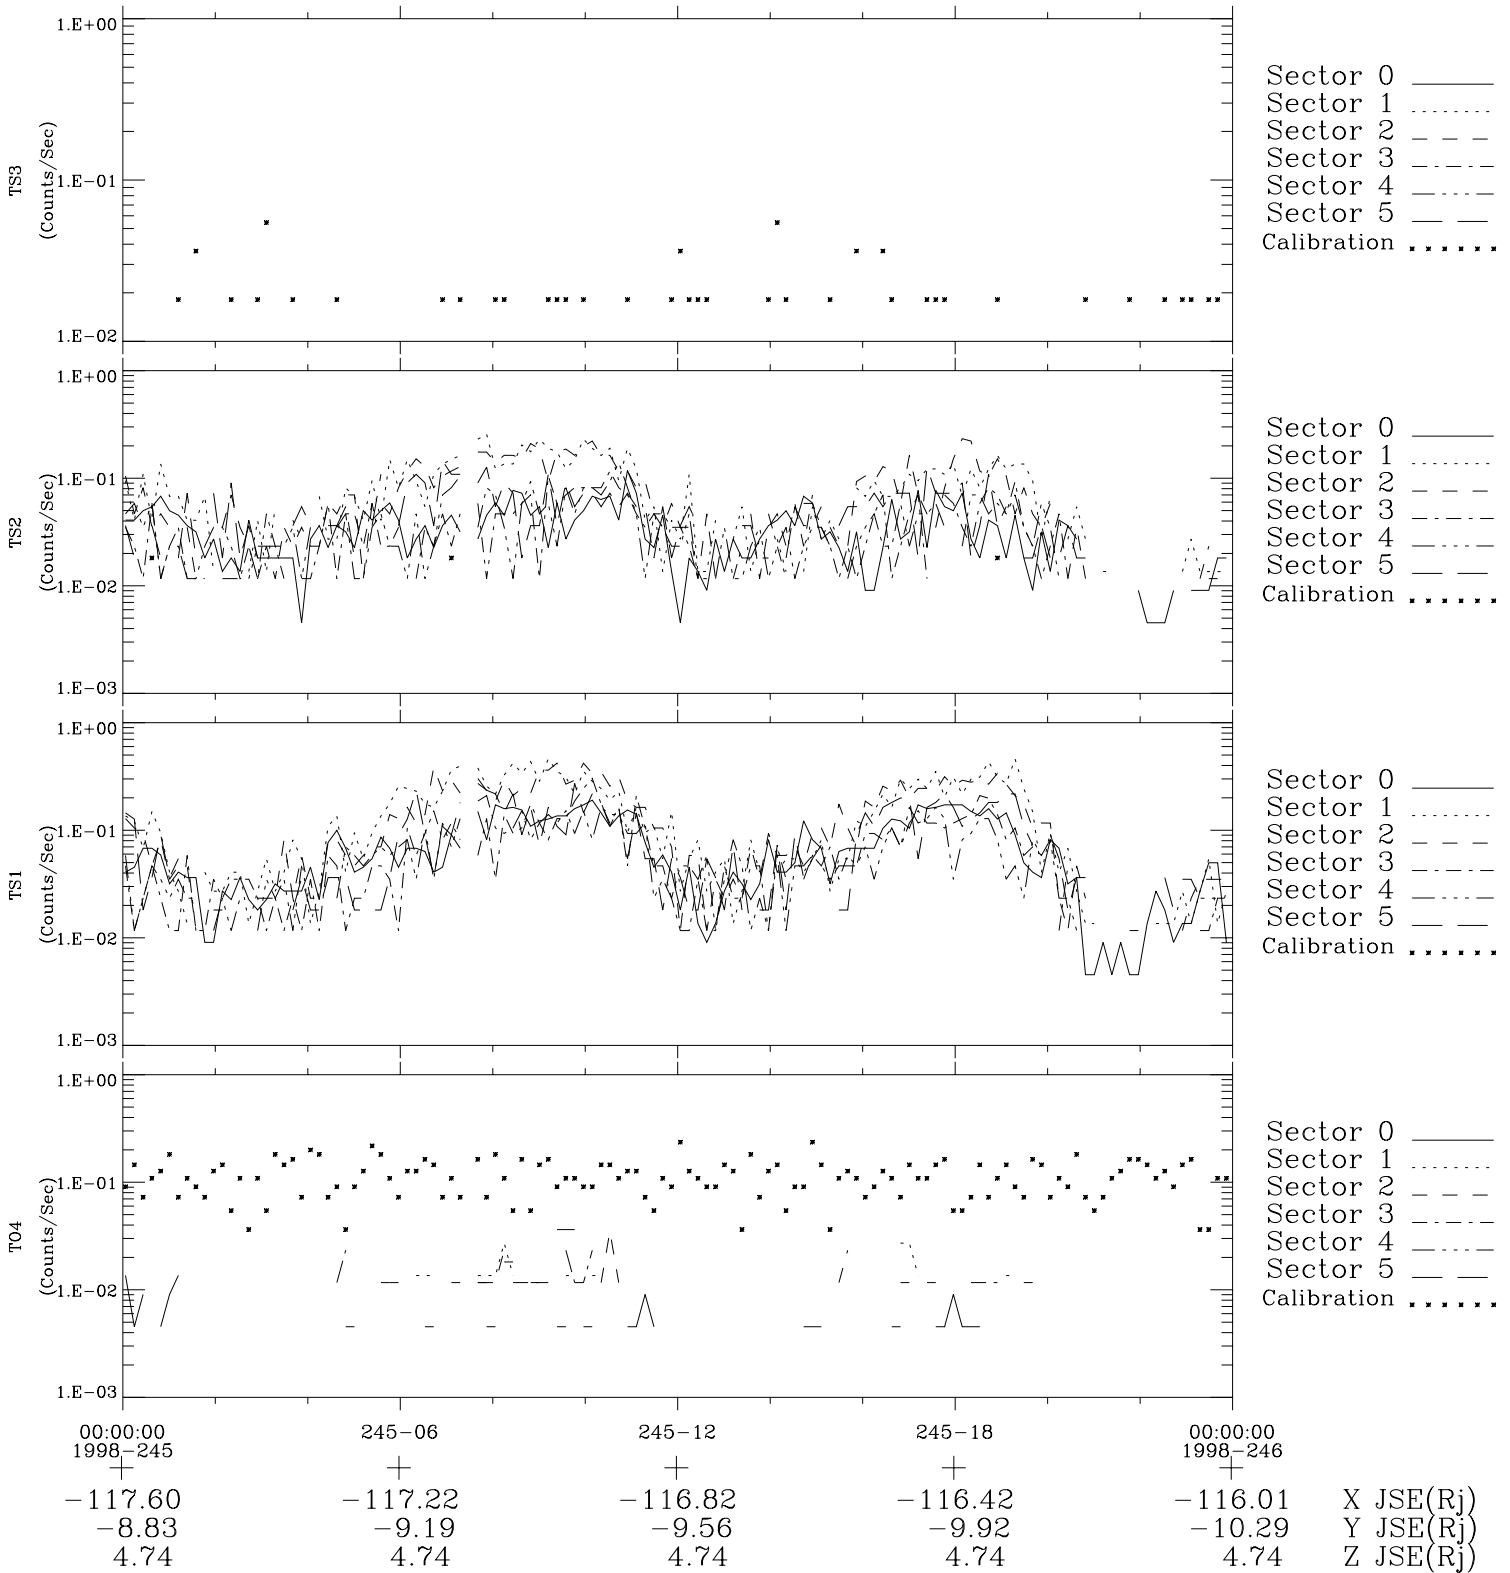

# Galileo EPD Real-Time Six-Sector 98245

Software Version: RTLINE\_R6 V 1.20  
Data Production: 06-03-00  
Plot Production: Sun Sep 16 13:22:29 2001

$\diamond$  = Jupiter look direction  
 $\square$  = Corotation look direction