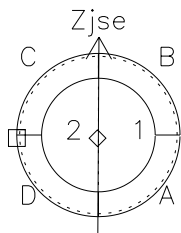

# Galileo EPD Real-Time Six-Sector 98245

Software Version: RTLINE\_R6 V 1.20  
Data Production: 06-03-00  
Plot Production: Sun Sep 16 13:22:29 2001

$\diamond$  = Jupiter look direction  
 $\square$  = Corotation look direction