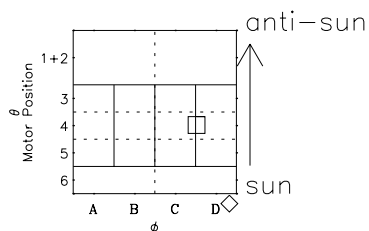

Galileo EPD Real-Time Six-Sector 98245

Software Version: RTLINE_R6 V 1.20
Data Production: 06-03-00
Plot Production: Sun Sep 16 13:22:27 2001

◇ = Jupiter look direction
□ = Corotation look direction