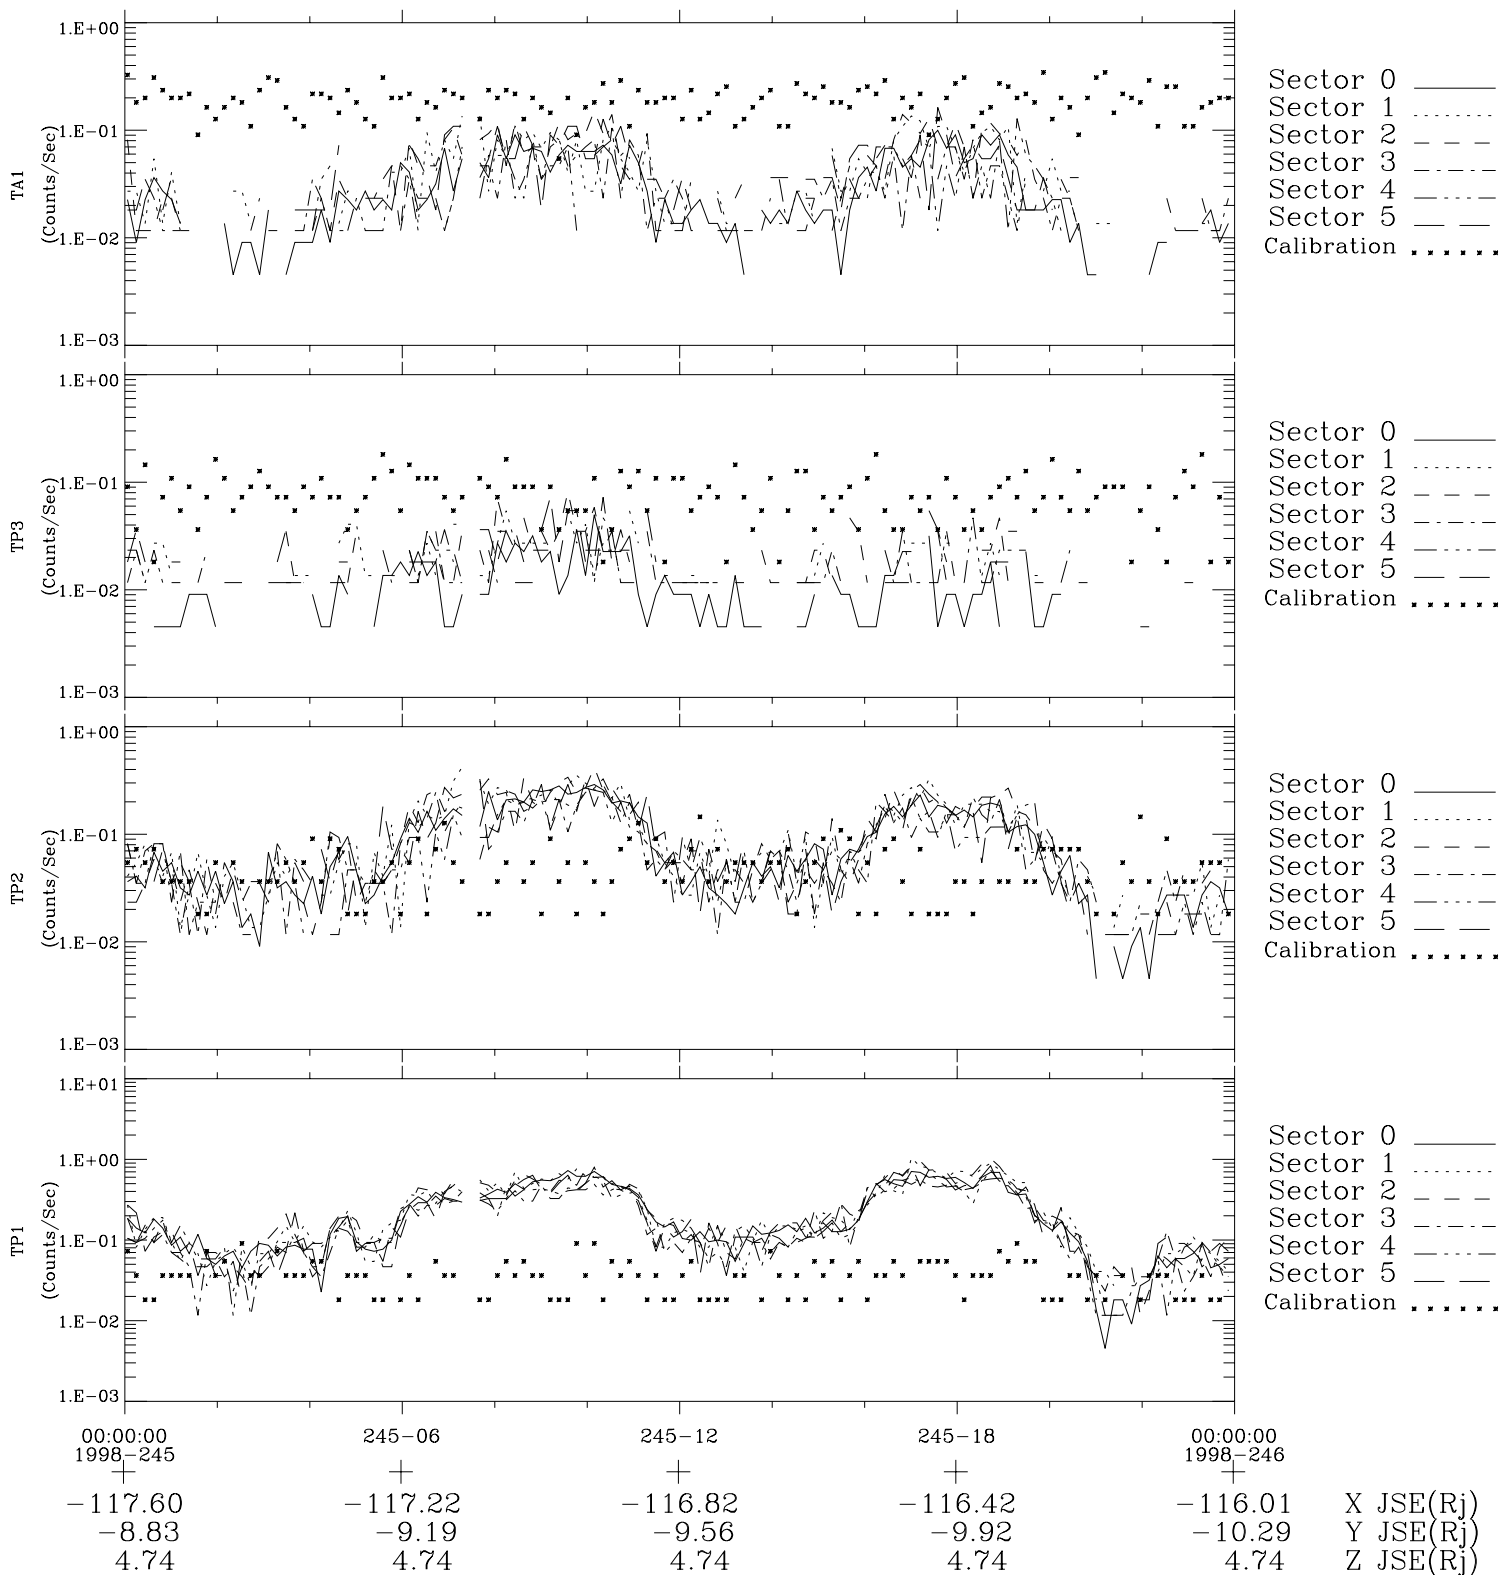

Galileo EPD Real-Time Six-Sector 98245

Software Version: RTLINE_R6 V 1.20
Data Production: 06-03-00
Plot Production: Sun Sep 16 13:22:27 2001

◇ = Jupiter look direction
□ = Corotation look direction