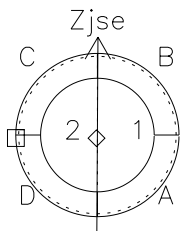

Galileo EPD Real-Time Six-Sector 98245

Software Version: RTLINE_R6 V 1.20
Data Production: 06-03-00
Plot Production: Sun Sep 16 13:22:27 2001

◇ = Jupiter look direction
□ = Corotation look direction