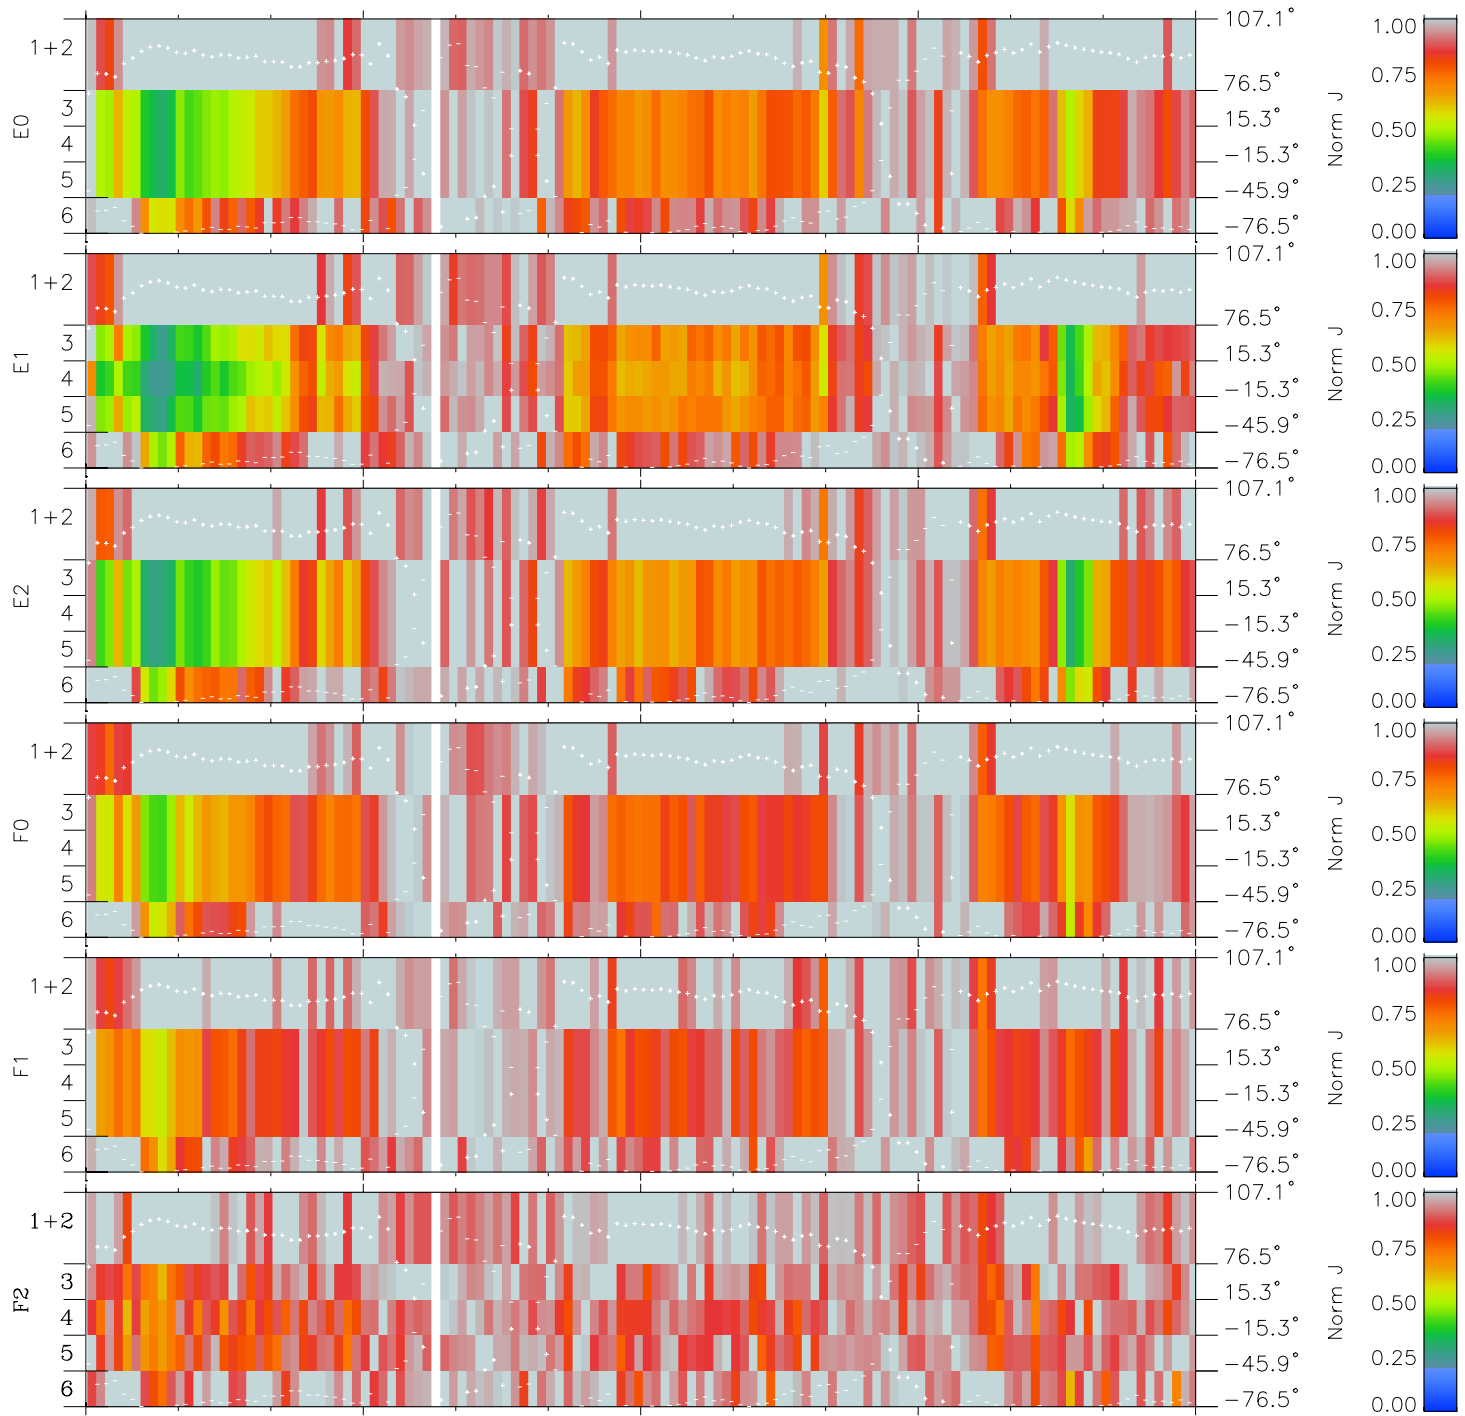

Galileo EPD Real Elevation Anisotropies 98245

Software Version: RTELEV_NORM V 1.20
Data Production: 06-03-00
Plot Production: Sun Sep 16 13:21:44 2001
Color File: wondr3
Geofactor File: 1.1

00:00:00 1998-245	245-06	245-12	245-18	00:00:00 1998-246	
+	+	+	+	+	
-117.60	-117.22	-116.82	-116.42	-116.01	X JSE(R _j)
-8.83	-9.19	-9.56	-9.92	-10.29	Y JSE(R _j)
4.74	4.74	4.74	4.74	4.74	Z JSE(R _j)

- ◇ = Jupiter look direction
- = Corotation look direction