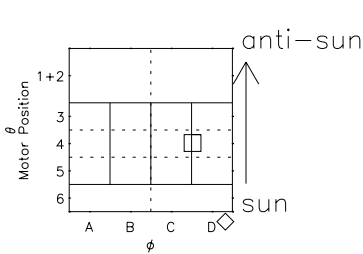

Galileo EPD Real Elevation Anisotropies 98245

Software Version: RTELEV_NORM V 1.20
Data Production: 06-03-00
Plot Production: Sun Sep 16 13:21:44 2001
Color File: wondr3
Geofactor File: 1.1

00:00:00 1998-245	245-06	245-12	245-18	00:00:00 1998-246	
+	+	+	+	+	
-117.60	-117.22	-116.82	-116.42	-116.01	X JSE(R _j)
-8.83	-9.19	-9.56	-9.92	-10.29	Y JSE(R _j)
4.74	4.74	4.74	4.74	4.74	Z JSE(R _j)

- ◇ = Jupiter look direction
- = Corotation look direction