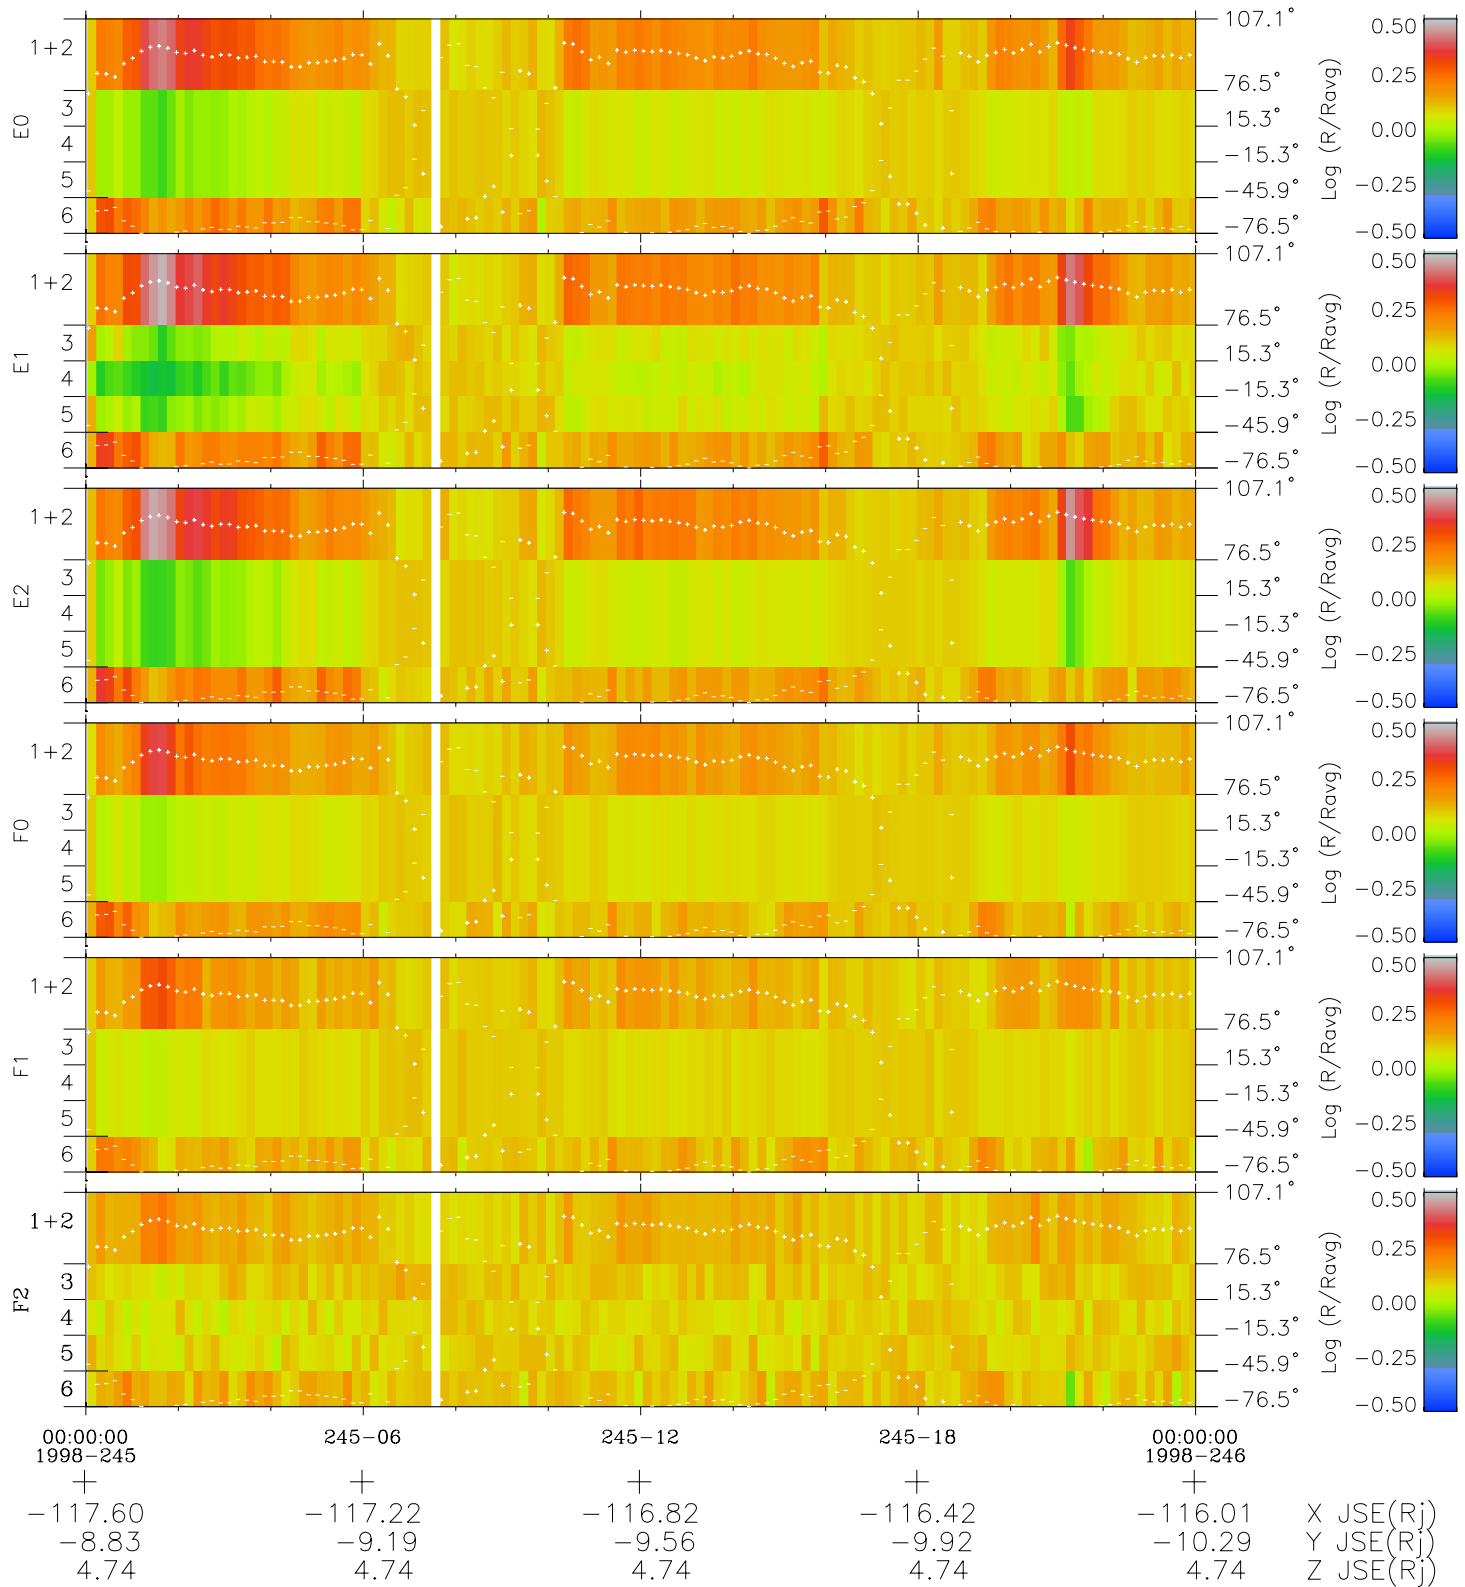

Galileo EPD Real Elevation Anisotropies 98245

Software Version: RTELEV_MEAN V 1.20
 Data Production: 06-03-00
 Plot Production: Sun Sep 16 13:21:21 2001
 Color File: wondr3
 Geofactor File: 1.1

- ◇ = Jupiter look direction
- = Corotation look direction