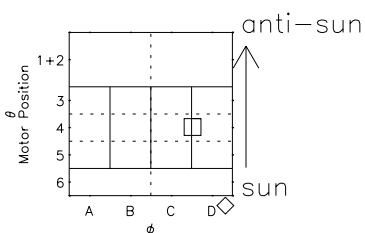

Galileo EPD Real Elevation Anisotropies 98245

Software Version: RTELEV_MEAN V 1.20
 Data Production: 06-03-00
 Plot Production: Sun Sep 16 13:21:21 2001
 Color File: wondr3
 Geofactor File: 1.1

- ◇ = Jupiter look direction
- = Corotation look direction