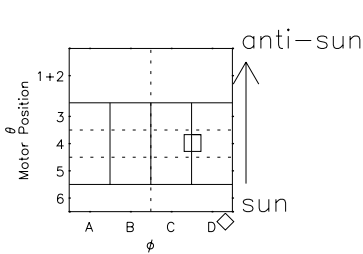

Galileo EPD Real Elevation Anisotropies 98245

Software Version: RTELEV_FLUX V 1.20
Data Production: 06-03-00
Plot Production: Sun Sep 16 13:21:33 2001
Color File: wondr3
Geofactor File: 1.1

00:00:00 1998-245	245-06	245-12	245-18	00:00:00 1998-246	
+	+	+	+	+	
-117.60	-117.22	-116.82	-116.42	-116.01	X JSE(R _j)
-8.83	-9.19	-9.56	-9.92	-10.29	Y JSE(R _j)
4.74	4.74	4.74	4.74	4.74	Z JSE(R _j)

- ◇ = Jupiter look direction
- = Corotation look direction