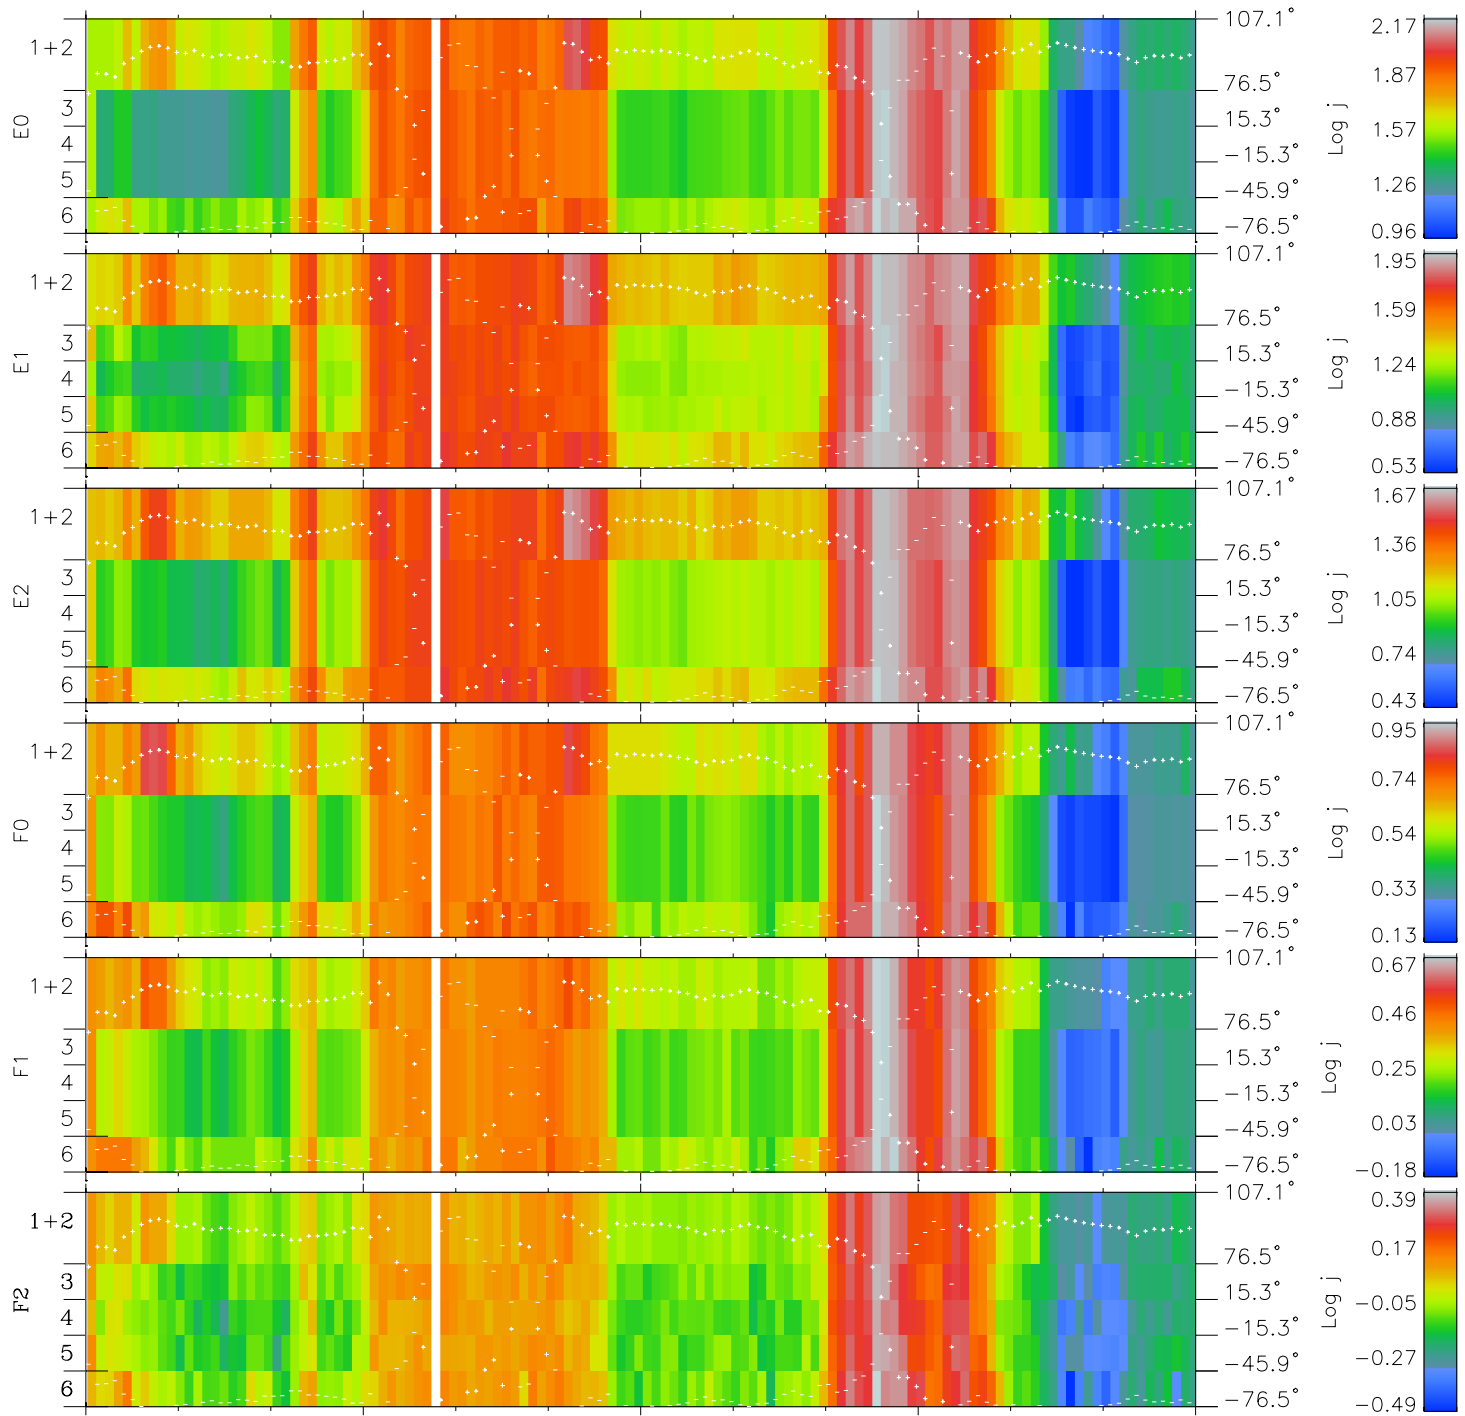

Galileo EPD Real Elevation Anisotropies 98245

Software Version: RTELEV_FLUX V 1.20
Data Production: 06-03-00
Plot Production: Sun Sep 16 13:21:33 2001
Color File: wondr3
Geofactor File: 1.1

00:00:00 1998-245	245-06	245-12	245-18	00:00:00 1998-246	
+	+	+	+	+	
-117.60	-117.22	-116.82	-116.42	-116.01	X JSE(R _j)
-8.83	-9.19	-9.56	-9.92	-10.29	Y JSE(R _j)
4.74	4.74	4.74	4.74	4.74	Z JSE(R _j)

- ◇ = Jupiter look direction
- = Corotation look direction