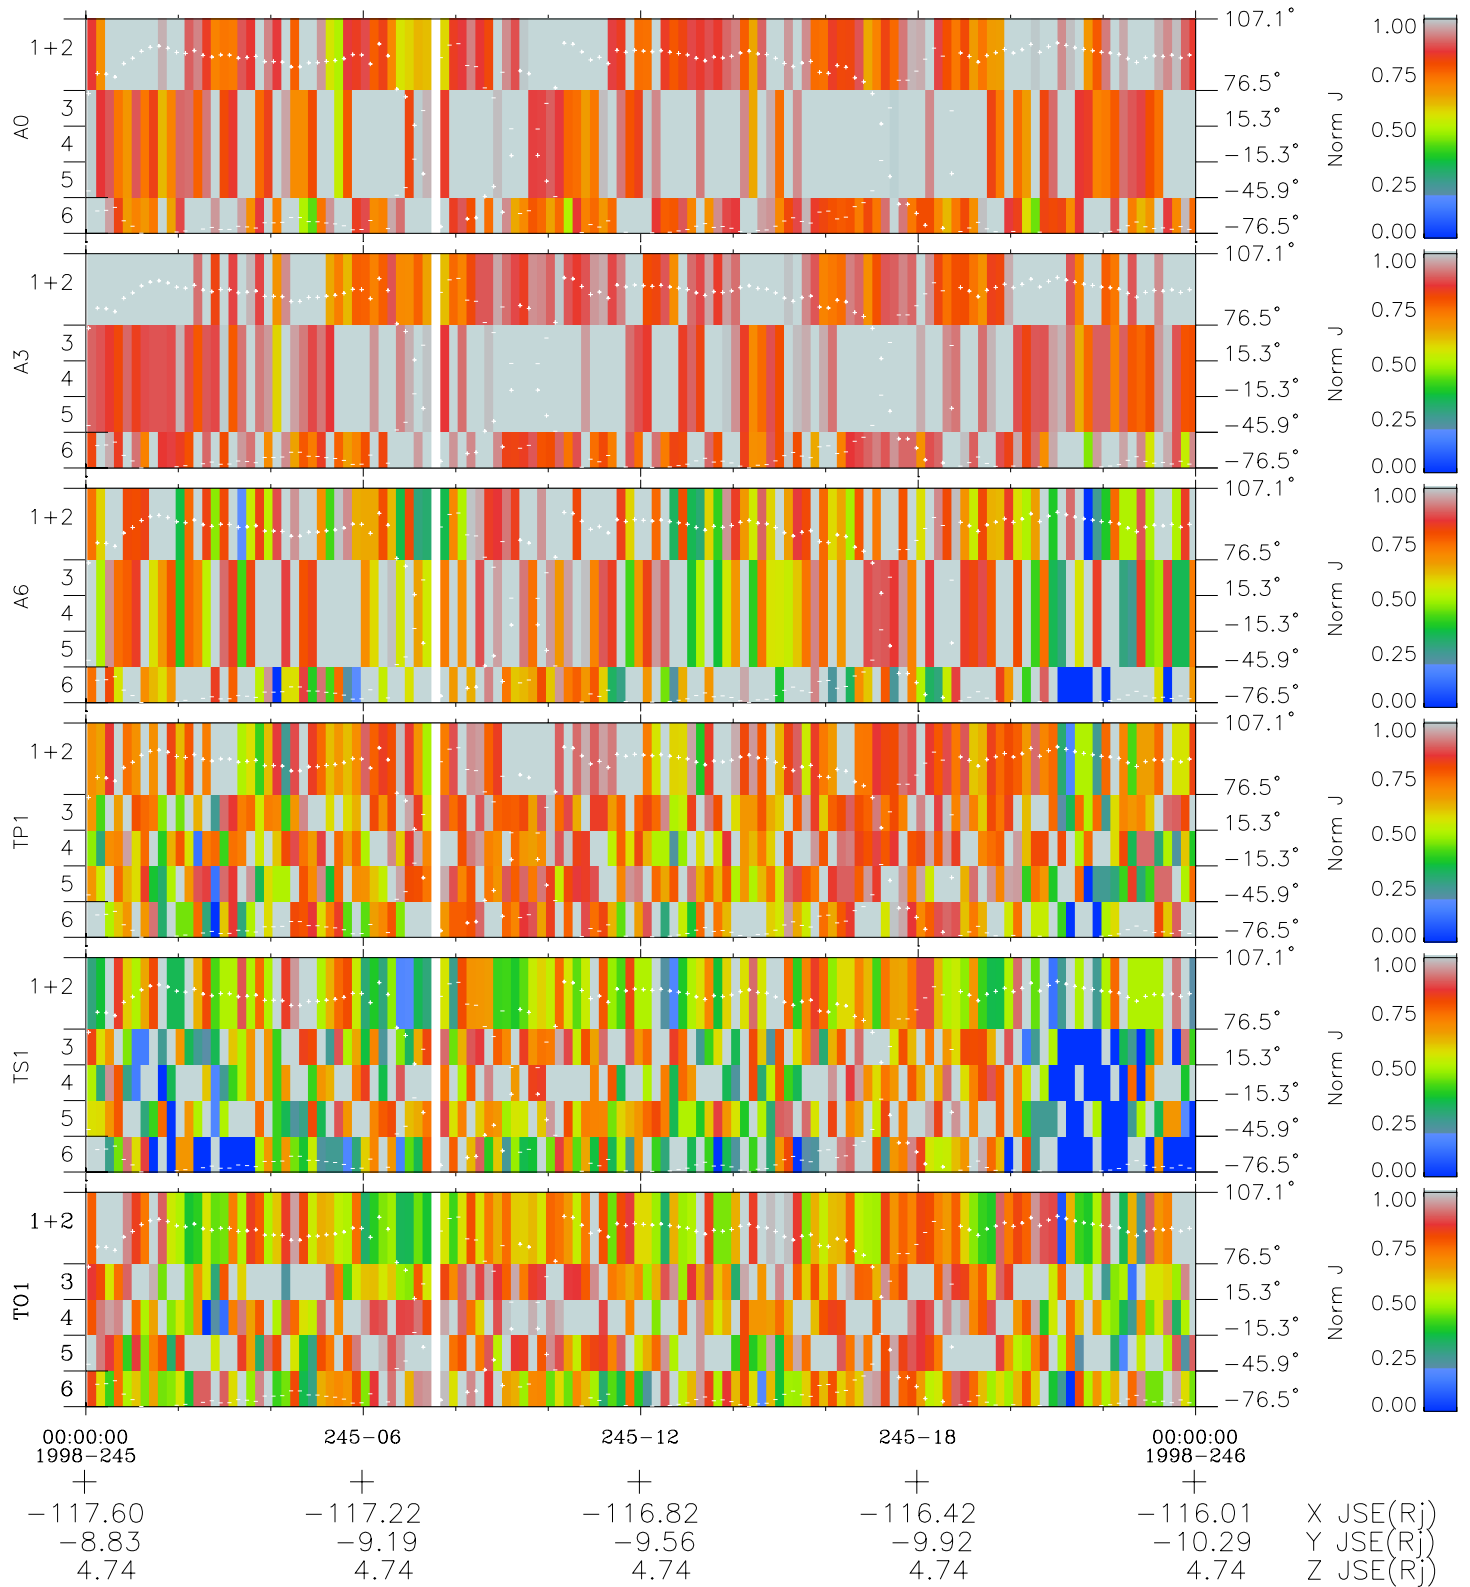

# Galileo EPD Real Elevation Anisotropies 98245

Software Version: RTELEV\_NORM V 1.20  
Data Production: 06-03-00  
Plot Production: Sun Sep 16 13:21:39 2001  
Color File: wondr3  
Geofactor File: 1.1

- ◇ = Jupiter look direction
- = Corotation look direction