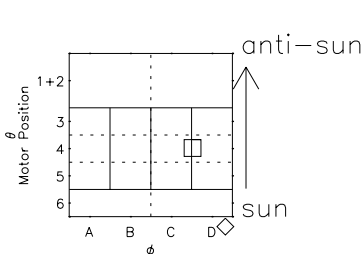

# Galileo EPD Real Elevation Anisotropies 98245

Software Version: RTELEV\_NORM V 1.20  
Data Production: 06-03-00  
Plot Production: Sun Sep 16 13:21:39 2001  
Color File: wondr3  
Geofactor File: 1.1

- ◇ = Jupiter look direction
- = Corotation look direction