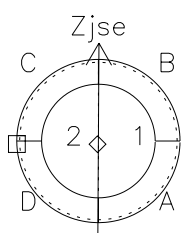

# Galileo EPD Real Elevation Anisotropies 98245

Software Version: RTELEV\_MEAN V 1.20  
 Data Production: 06-03-00  
 Plot Production: Sun Sep 16 13:21:16 2001  
 Color File: wondr3  
 Geofactor File: 1.1

- ◇ = Jupiter look direction
- = Corotation look direction