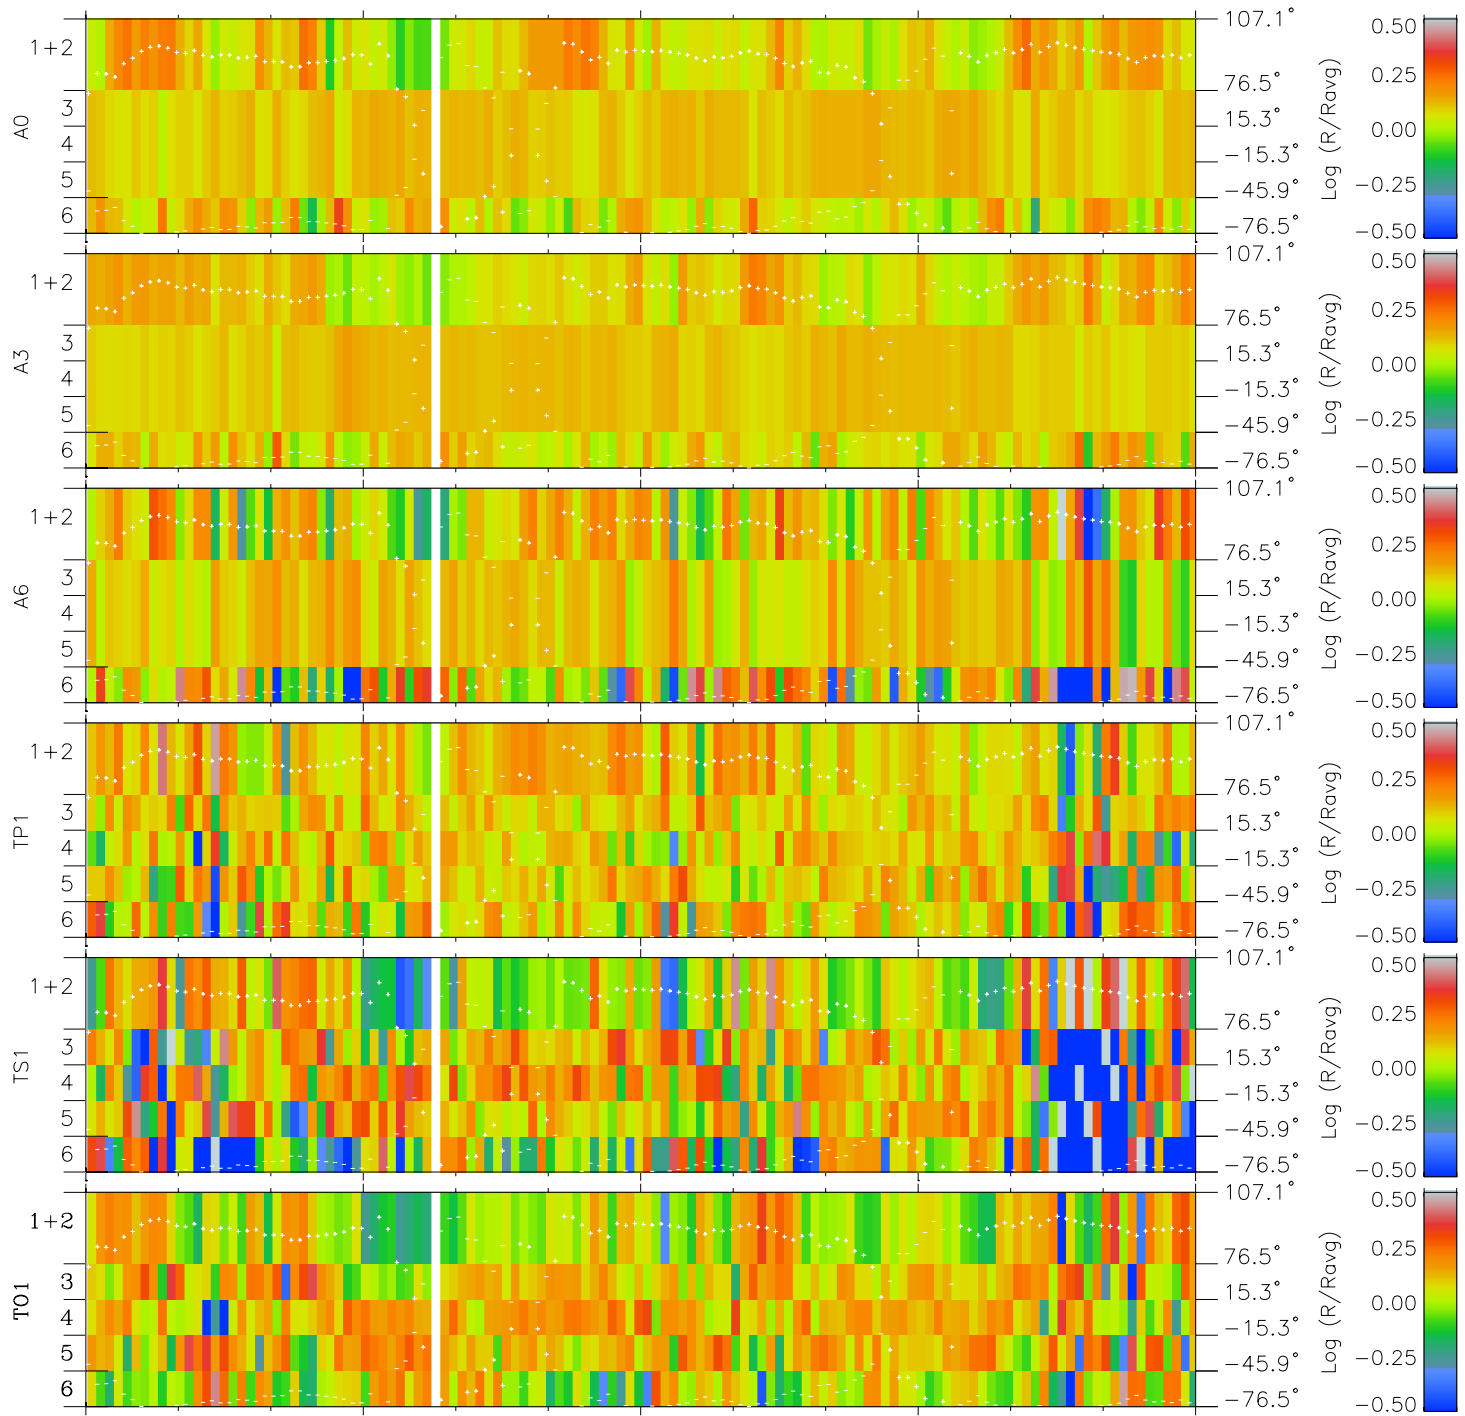

# Galileo EPD Real Elevation Anisotropies 98245

Software Version: RTELEV\_MEAN V 1.20  
 Data Production: 06-03-00  
 Plot Production: Sun Sep 16 13:21:16 2001  
 Color File: wondr3  
 Geofactor File: 1.1

00:00:00 1998-245	245-06	245-12	245-18	00:00:00 1998-246	
+	+	+	+	+	
-117.60	-117.22	-116.82	-116.42	-116.01	X JSE( $R_j$ )
-8.83	-9.19	-9.56	-9.92	-10.29	Y JSE( $R_j$ )
4.74	4.74	4.74	4.74	4.74	Z JSE( $R_j$ )

- ◇ = Jupiter look direction
- = Corotation look direction