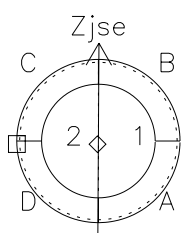

Galileo EPD Real Time Azimuth Anisotropies 98245

Software Version: RTAZIM_NORM V 1.20
 Data Production: 06-03-00
 Plot Production: Sun Sep 16 13:22:16 2001
 Color File: wondr3
 Geofactor File: 1.1

00:00:00 1998-245	245-06	245-12	245-18	00:00:00 1998-246	
+	+	+	+	+	X JSE(R _j)
-117.60	-117.22	-116.82	-116.42	-116.01	Y JSE(R _j)
-8.83	-9.19	-9.56	-9.92	-10.29	Z JSE(R _j)
4.74	4.74	4.74	4.74	4.74	

- ◇ = Jupiter look direction
- = Corotation look direction