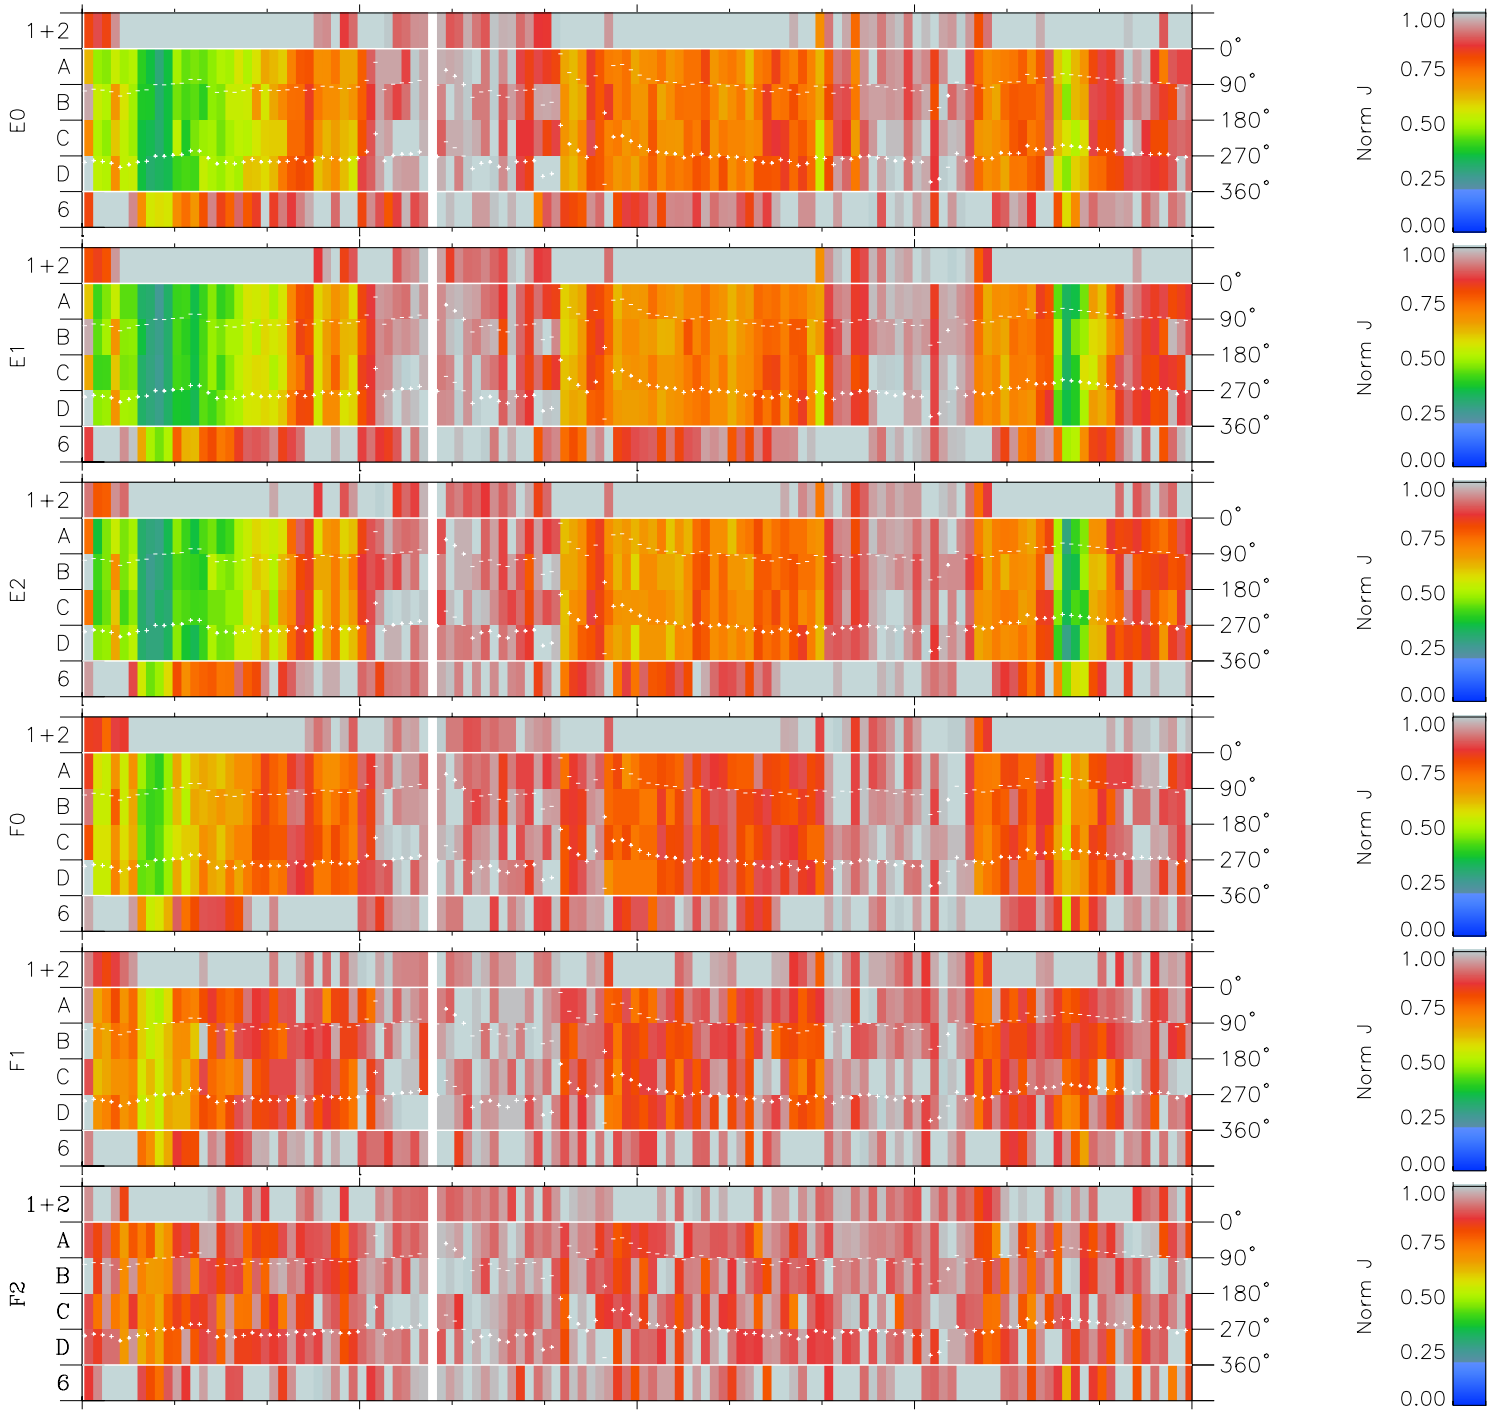

Galileo EPD Real Time Azimuth Anisotropies 98245

Software Version: RTAZIM_NORM V 1.20
 Data Production: 06-03-00
 Plot Production: Sun Sep 16 13:22:16 2001
 Color File: wondr3
 Geofactor File: 1.1

00:00:00 1998-245	245-06	245-12	245-18	00:00:00 1998-246	
+	+	+	+	+	X JSE(R _j)
-117.60	-117.22	-116.82	-116.42	-116.01	Y JSE(R _j)
-8.83	-9.19	-9.56	-9.92	-10.29	Z JSE(R _j)
4.74	4.74	4.74	4.74	4.74	

- ◇ = Jupiter look direction
- = Corotation look direction