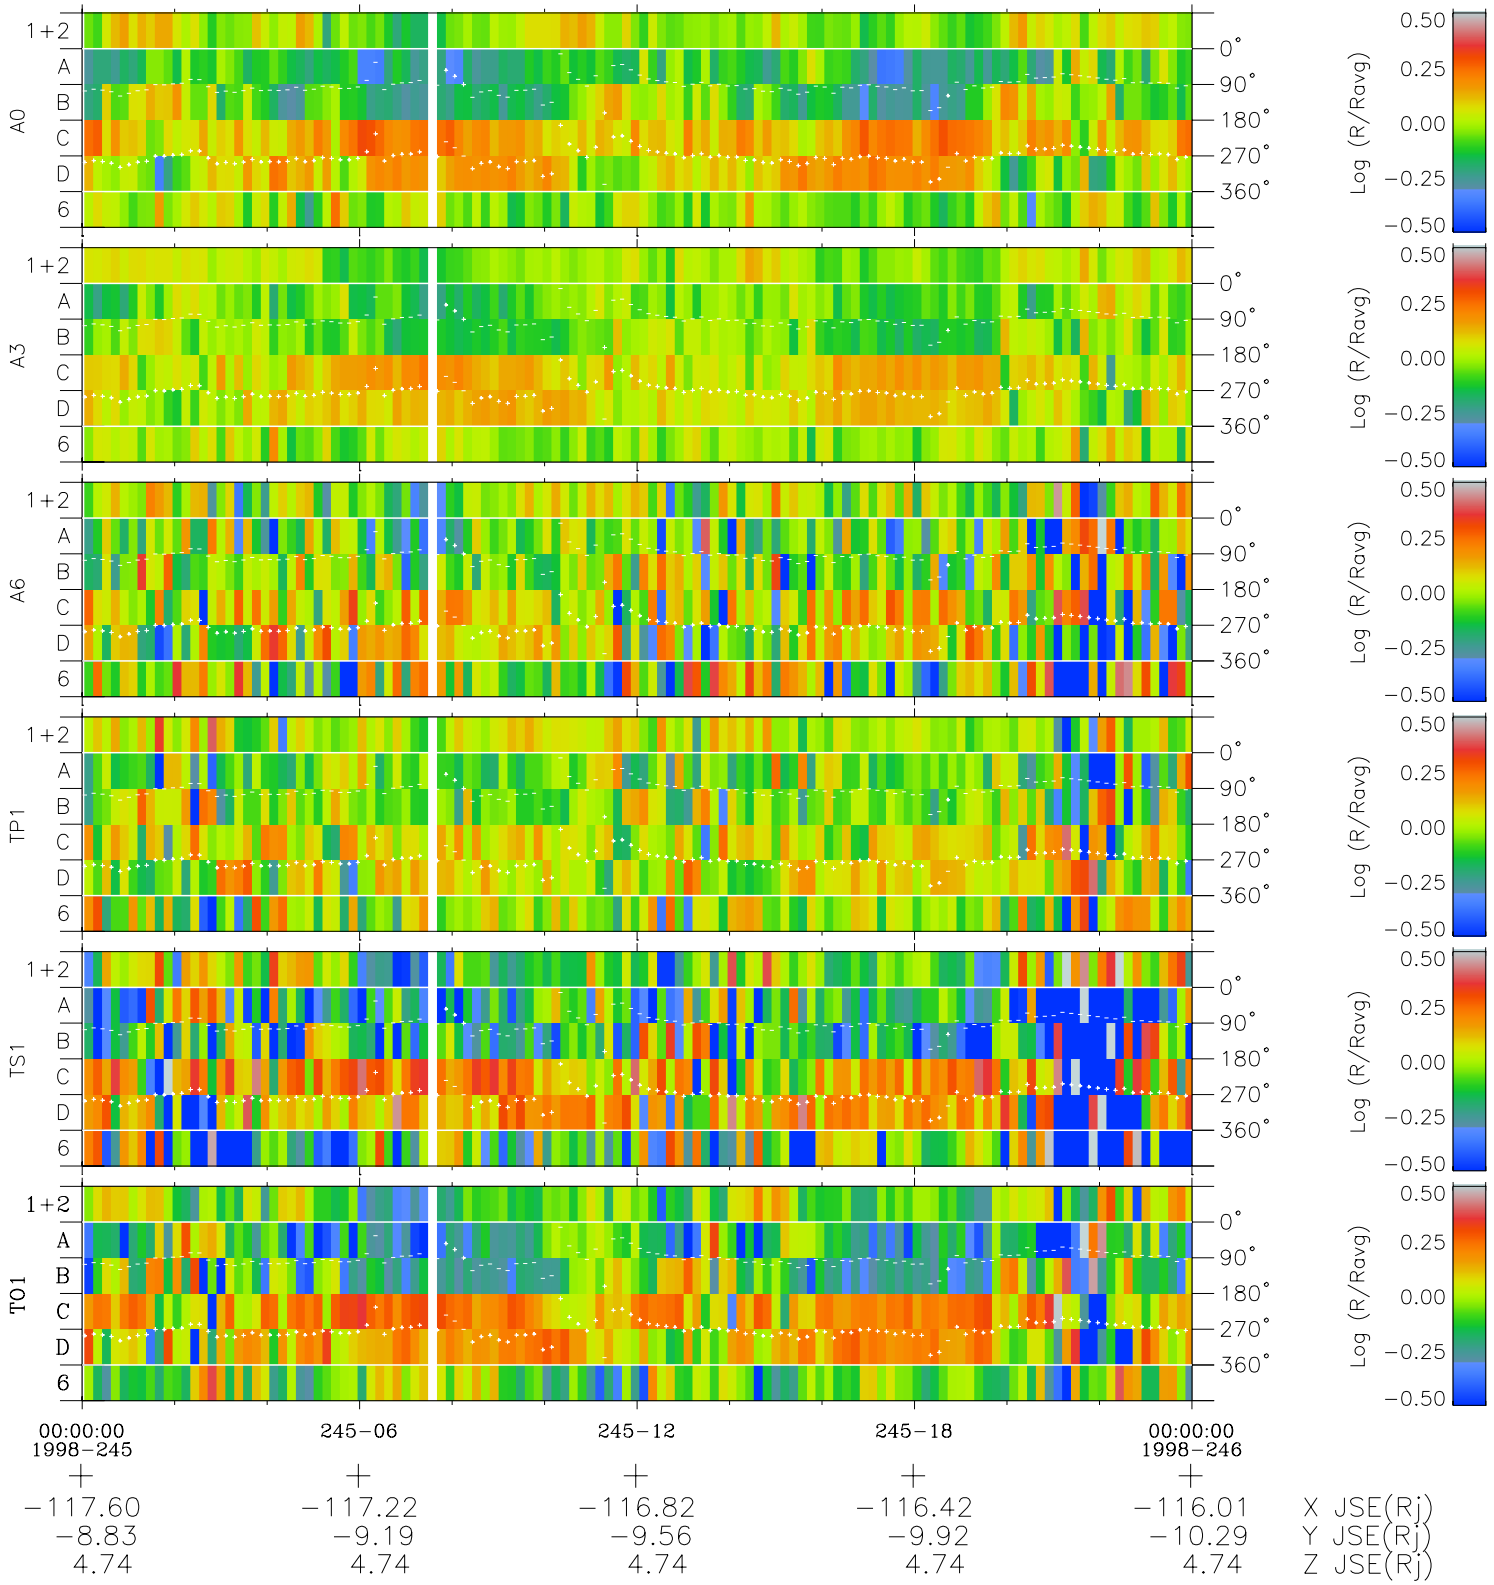

Galileo EPD Real Time Azimuth Anisotropies 98245

Software Version: RTAZIM_MEAN V 1.20
Data Production: 06-03-00
Plot Production: Sun Sep 16 13:21:50 2001
Color File: wondr3
Geofactor File: 1.1

◇ = Jupiter look direction
□ = Corotation look direction