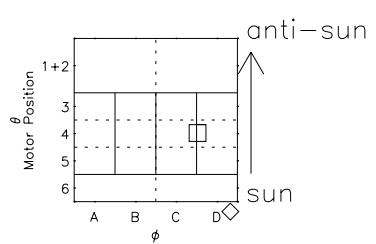

Galileo EPD Real Time Azimuth Anisotropies 98245

Software Version: RTAZIM_MEAN V 1.20
Data Production: 06-03-00
Plot Production: Sun Sep 16 13:21:50 2001
Color File: wondr3
Geofactor File: 1.1

◇ = Jupiter look direction
□ = Corotation look direction