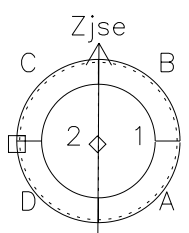

Galileo EPD Real Time Azimuth Anisotropies 98245

Software Version: RTAZIM_MEAN V 1.20
Data Production: 06-03-00
Plot Production: Sun Sep 16 13:21:50 2001
Color File: wondr3
Geofactor File: 1.1

◇ = Jupiter look direction
□ = Corotation look direction