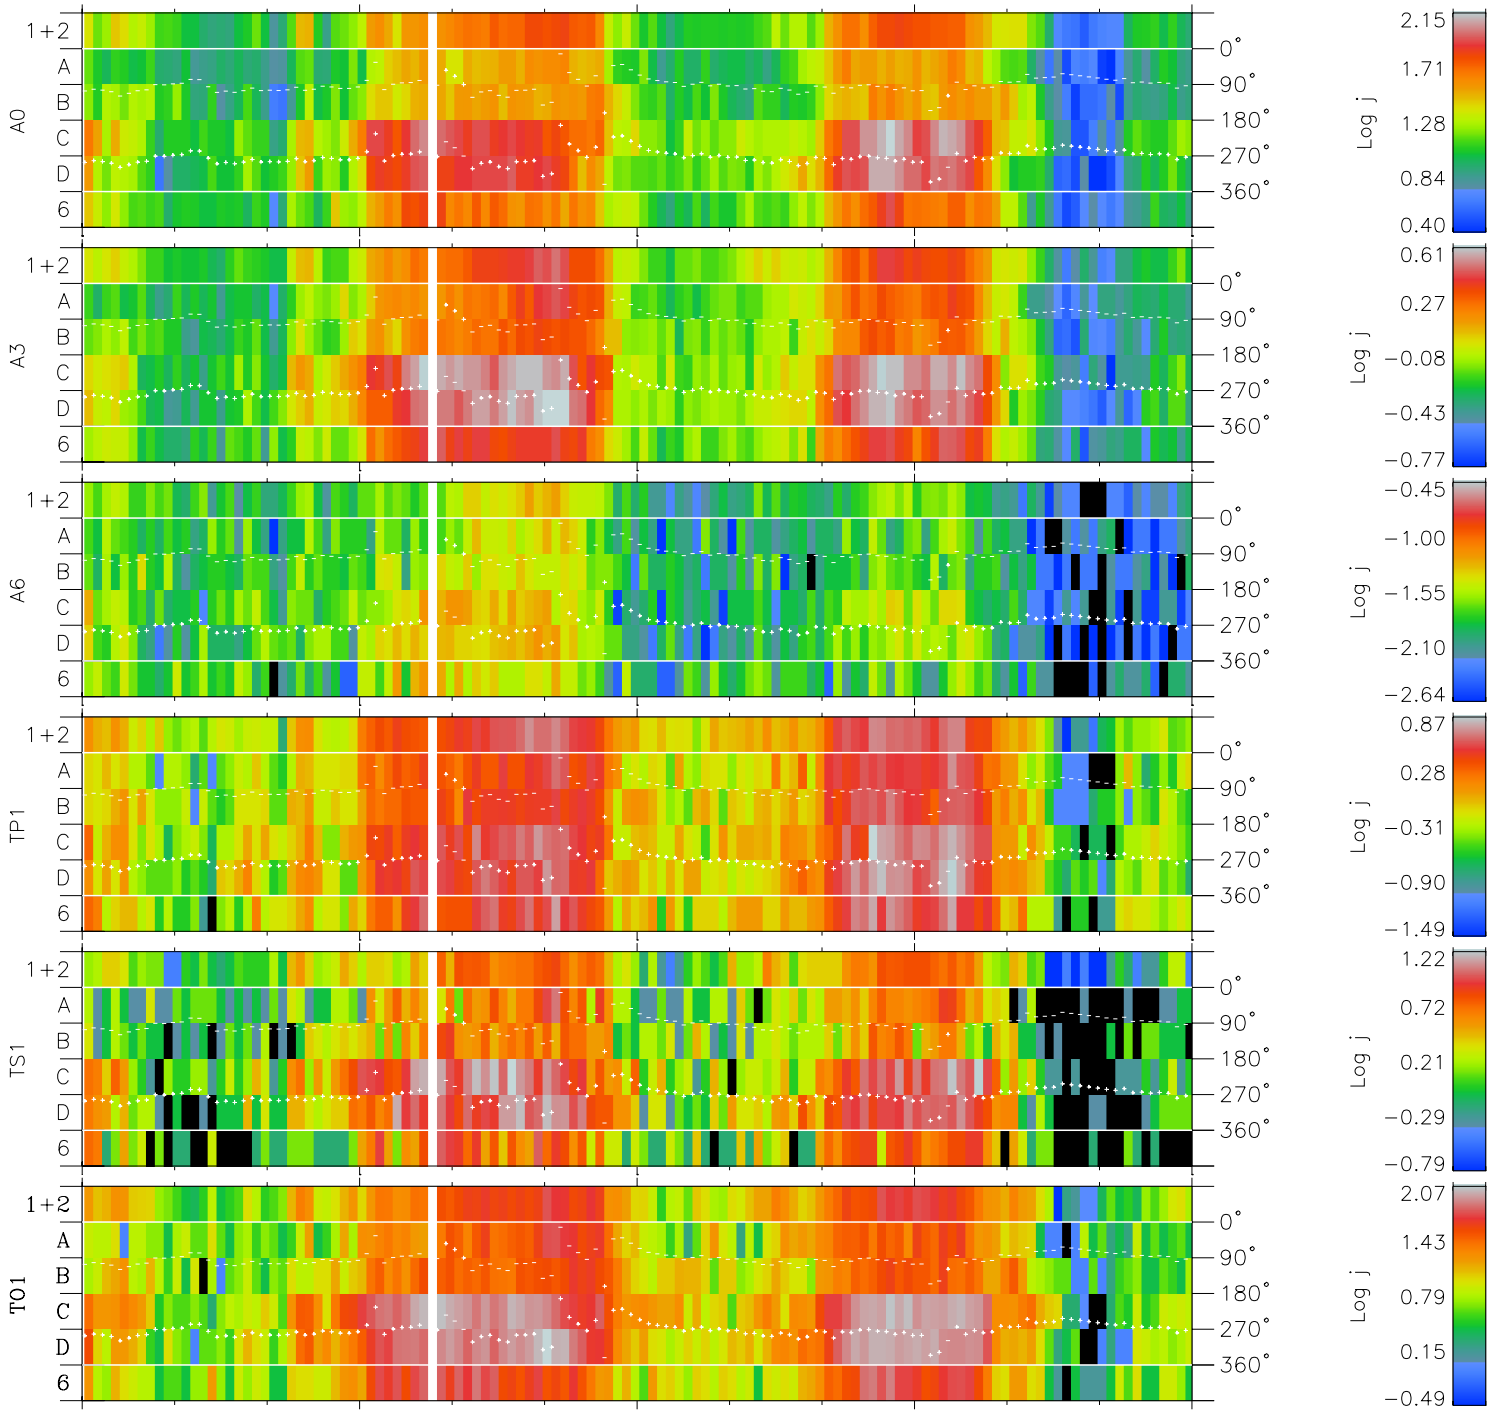

# Galileo EPD Real Time Azimuth Anisotropies 98245

Software Version: RTAZIM\_FLUX V 1.20  
Data Production: 06-03-00  
Plot Production: Sun Sep 16 13:22:01 2001  
Color File: wondr3  
Geofactor File: 1.1

00:00:00 1998-245	245-06	245-12	245-18	00:00:00 1998-246	
+	+	+	+	+	
-117.60	-117.22	-116.82	-116.42	-116.01	X JSE(R <sub>j</sub> )
-8.83	-9.19	-9.56	-9.92	-10.29	Y JSE(R <sub>j</sub> )
4.74	4.74	4.74	4.74	4.74	Z JSE(R <sub>j</sub> )

- ◇ = Jupiter look direction
- = Corotation look direction