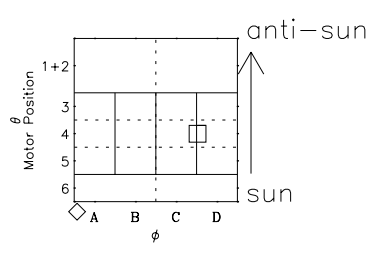

# Galileo EPD Real Time Omni Spectrum 98244

Software Version: RTSPEC\_OMNI V 1.20  
 Data Production: 06-03-00  
 Plot Production: Sun Sep 16 13:12:14 2001  
 Color File: wondr3  
 Geofactor File: 1.1

◇ = Jupiter look direction  
 □ = Corotation look direction