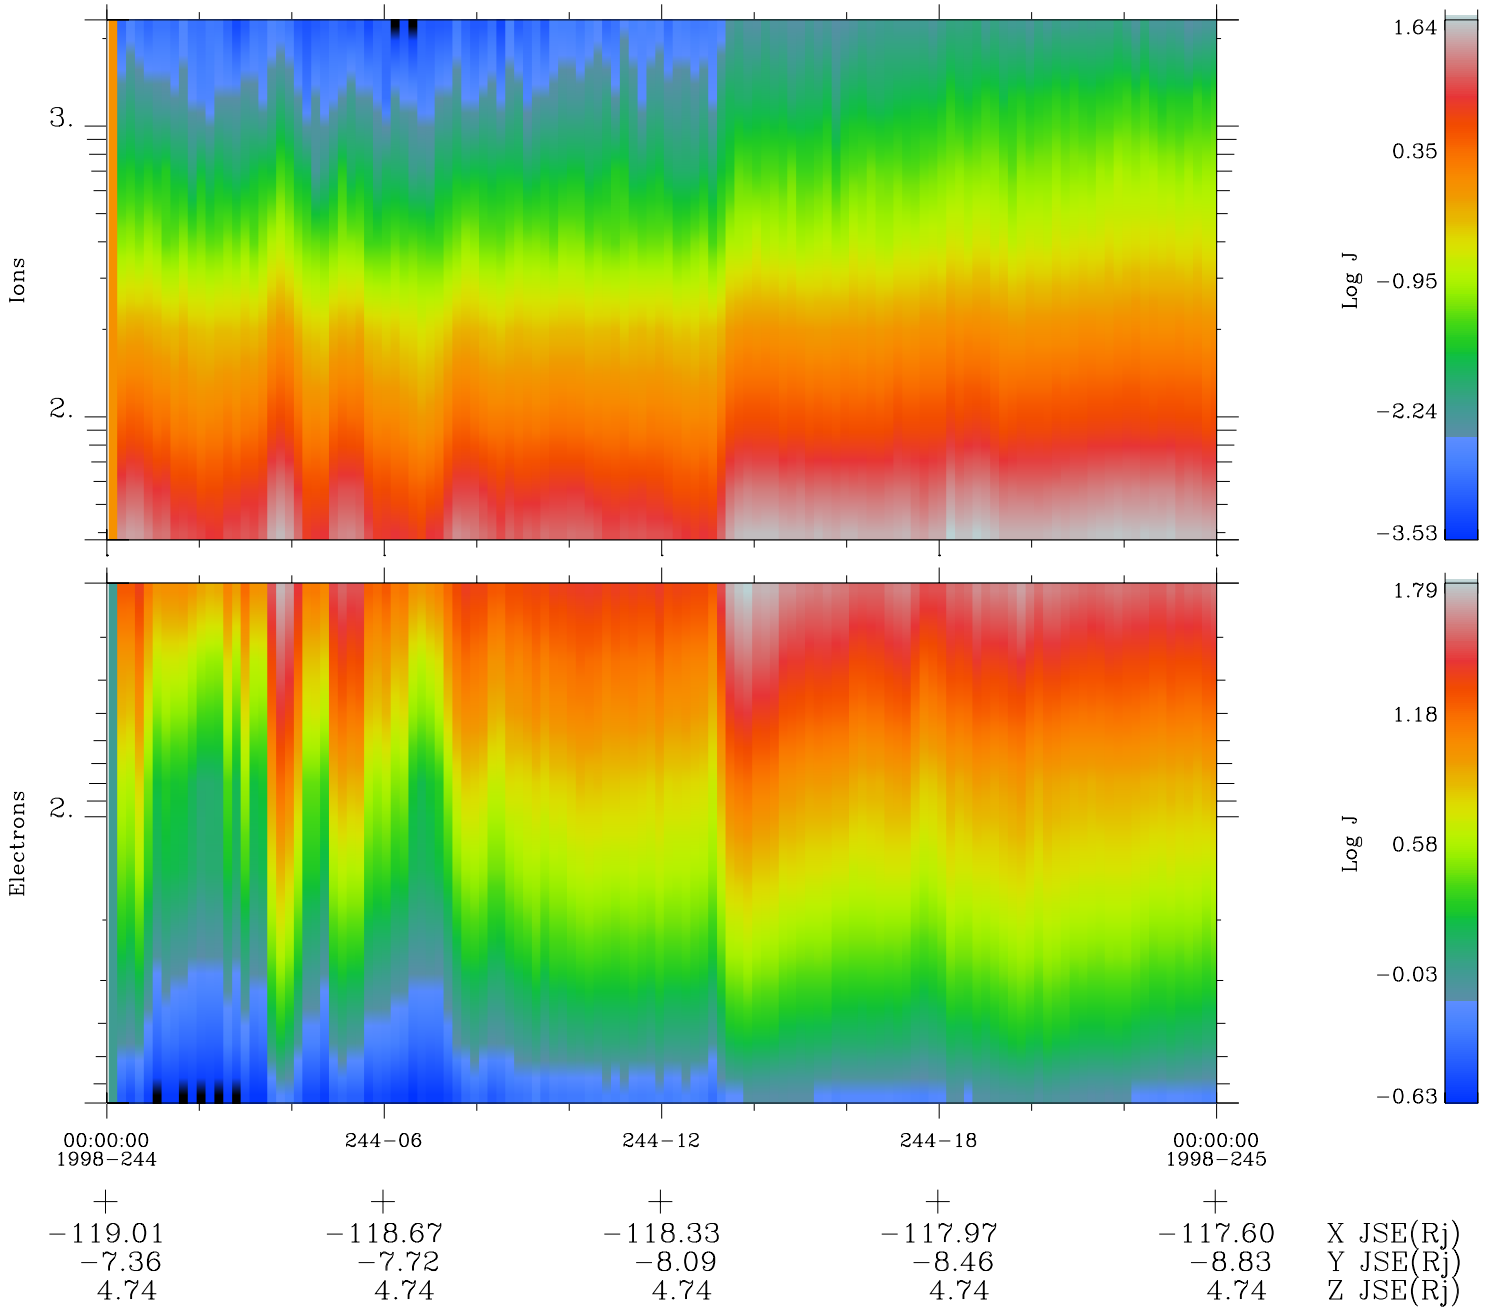

# Galileo EPD Real Time Omni Spectrum 98244

Software Version: RTSPEC\_OMNI V 1.20  
 Data Production: 06-03-00  
 Plot Production: Sun Sep 16 13:12:14 2001  
 Color File: wondr3  
 Geofactor File: 1.1

◇ = Jupiter look direction  
 □ = Corotation look direction