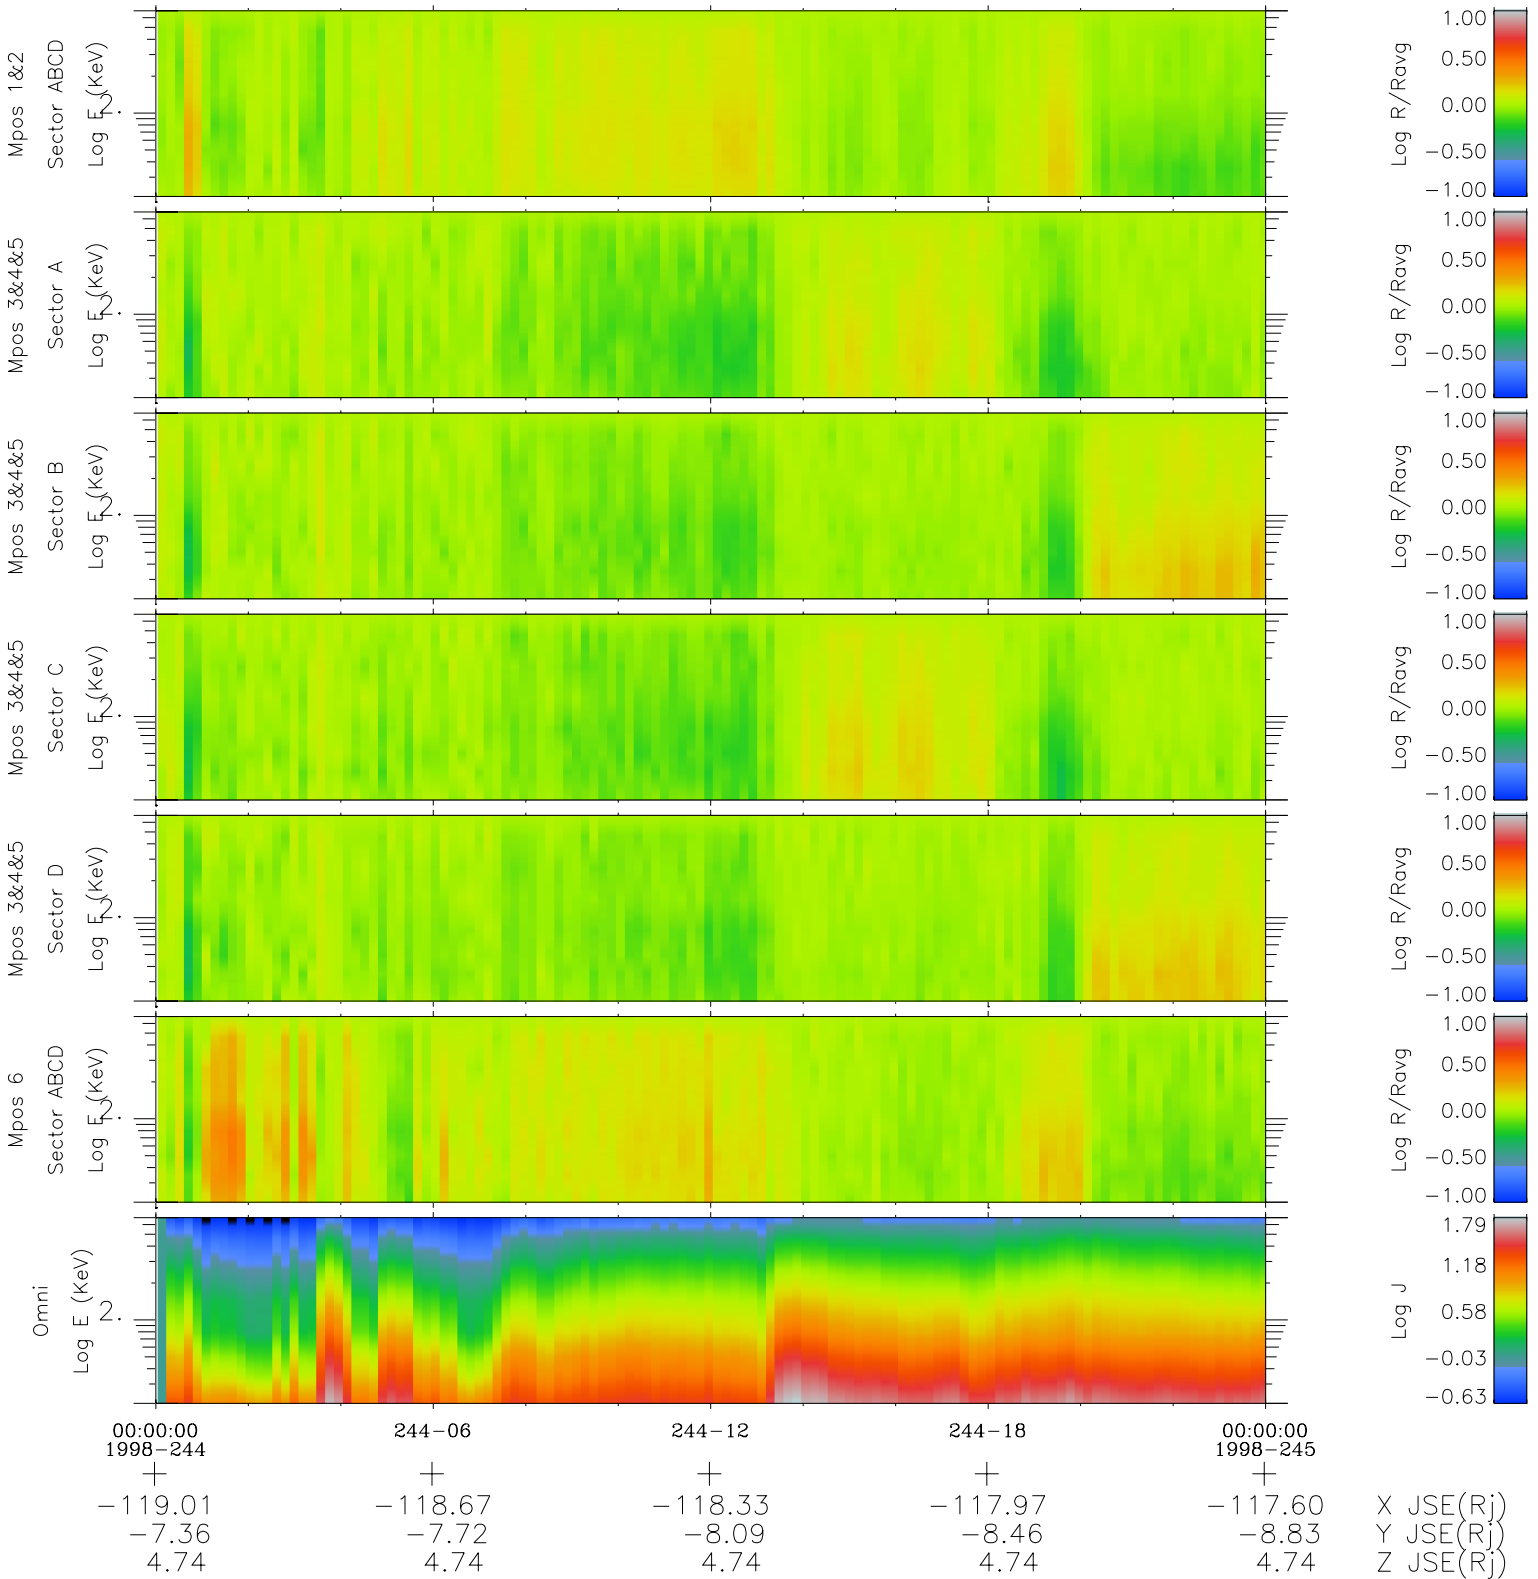

# Galileo EPD Real Time R6 Electrons Spectra 98244

Software Version: RTSPEC\_R6 V 1.20  
 Data Production: 06-03-00  
 Plot Production: Sun Sep 16 13:12:08 2001  
 Color File: wondr3  
 Geofactor File: 1.1

- ◇ = Jupiter look direction
- = Corotation look direction