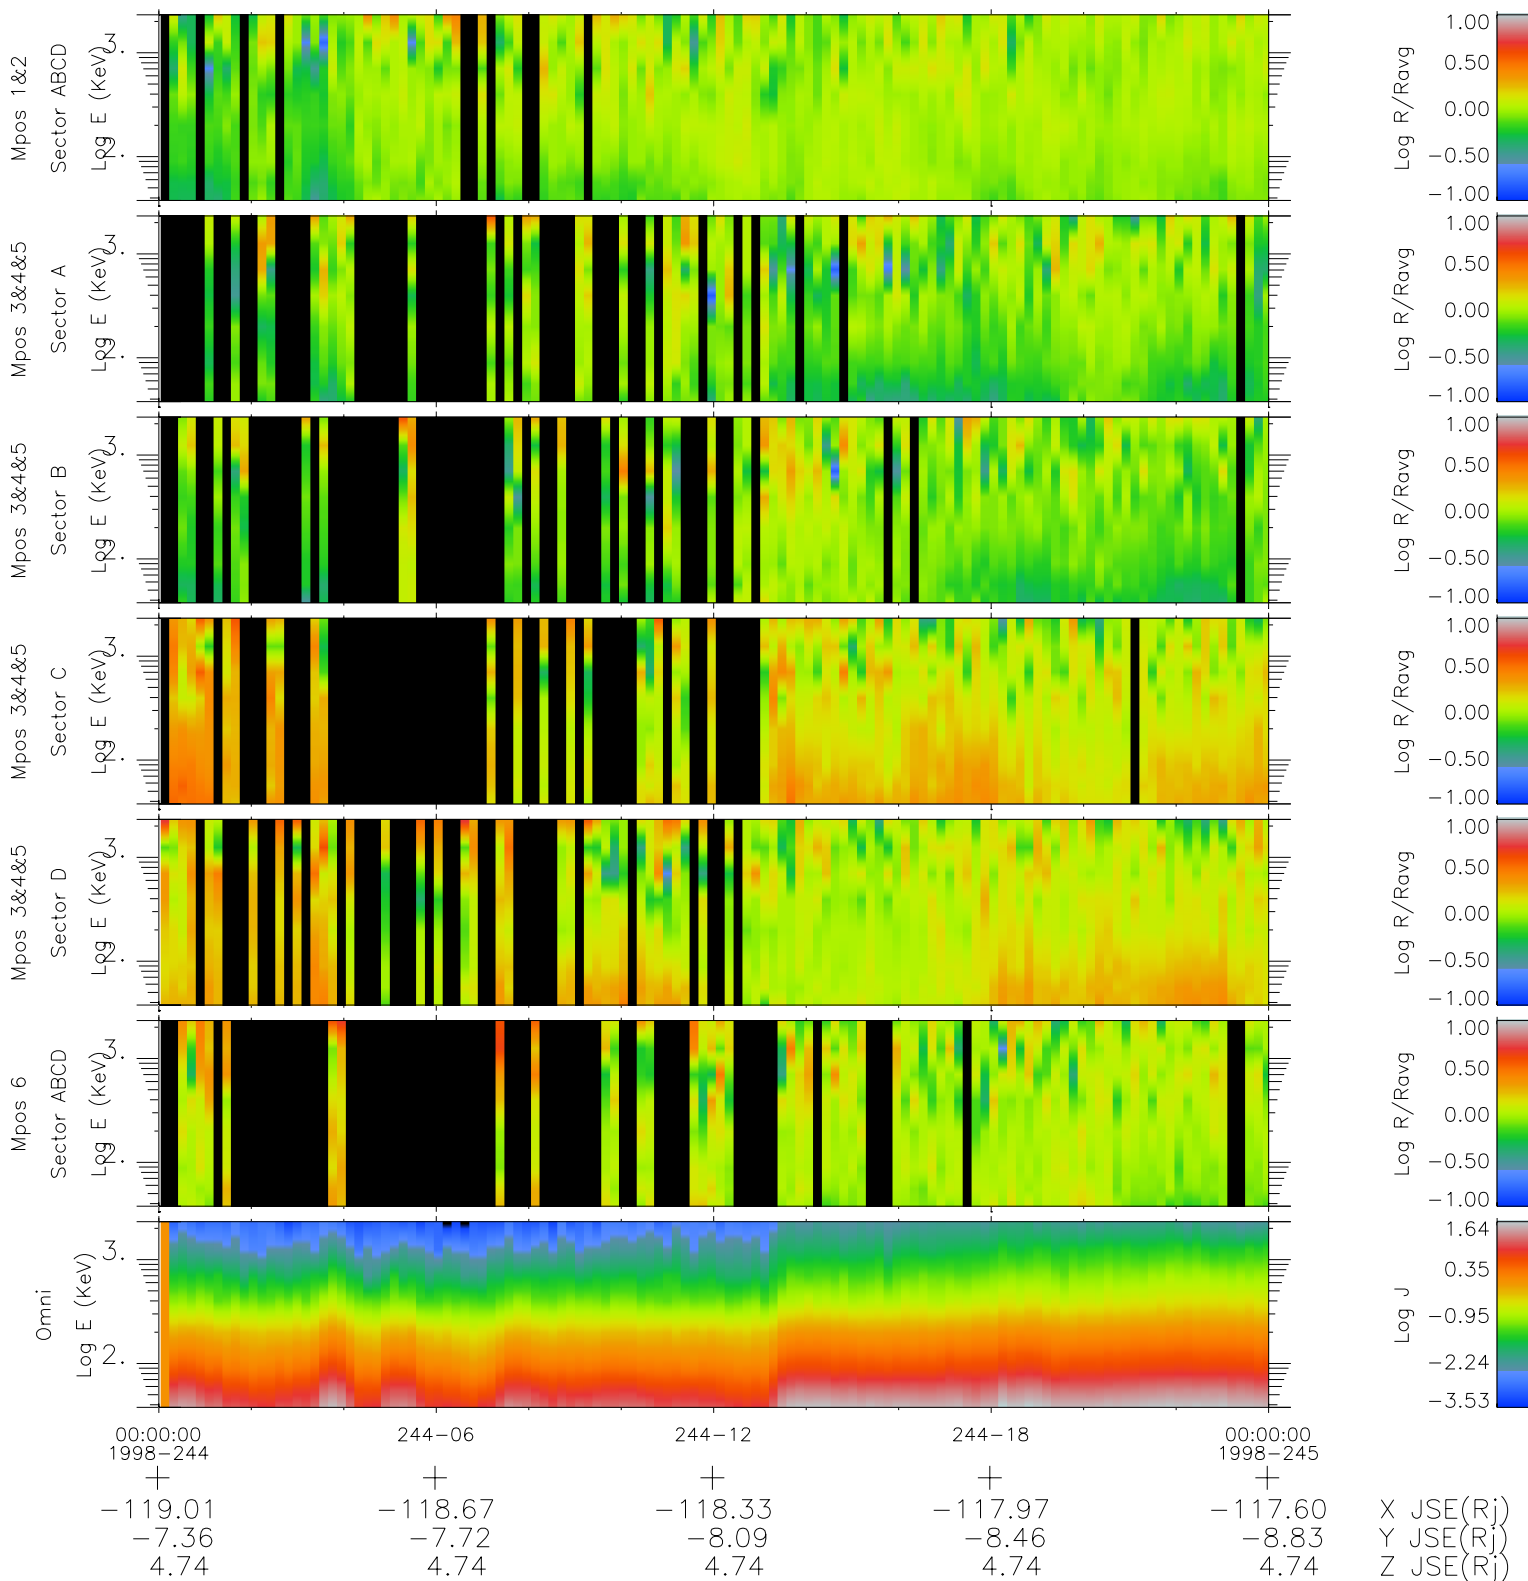

Galileo EPD Real Time R6 Ions Spectra 98244

Software Version: RTSPEC_R6 V 1.20
 Data Production: 06-03-00
 Plot Production: Sun Sep 16 13:12:02 2001
 Color File: wondr3
 Geofactor File: 1.1

- ◇ = Jupiter look direction
- = Corotation look direction