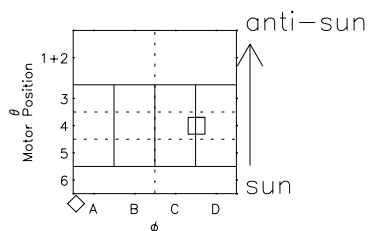

Galileo EPD Real Time R6 Ions Spectra 98244

Software Version: RTSPEC_R6 V 1.20
 Data Production: 06-03-00
 Plot Production: Sun Sep 16 13:12:02 2001
 Color File: wondr3
 Geofactor File: 1.1

- ◇ = Jupiter look direction
- = Corotation look direction