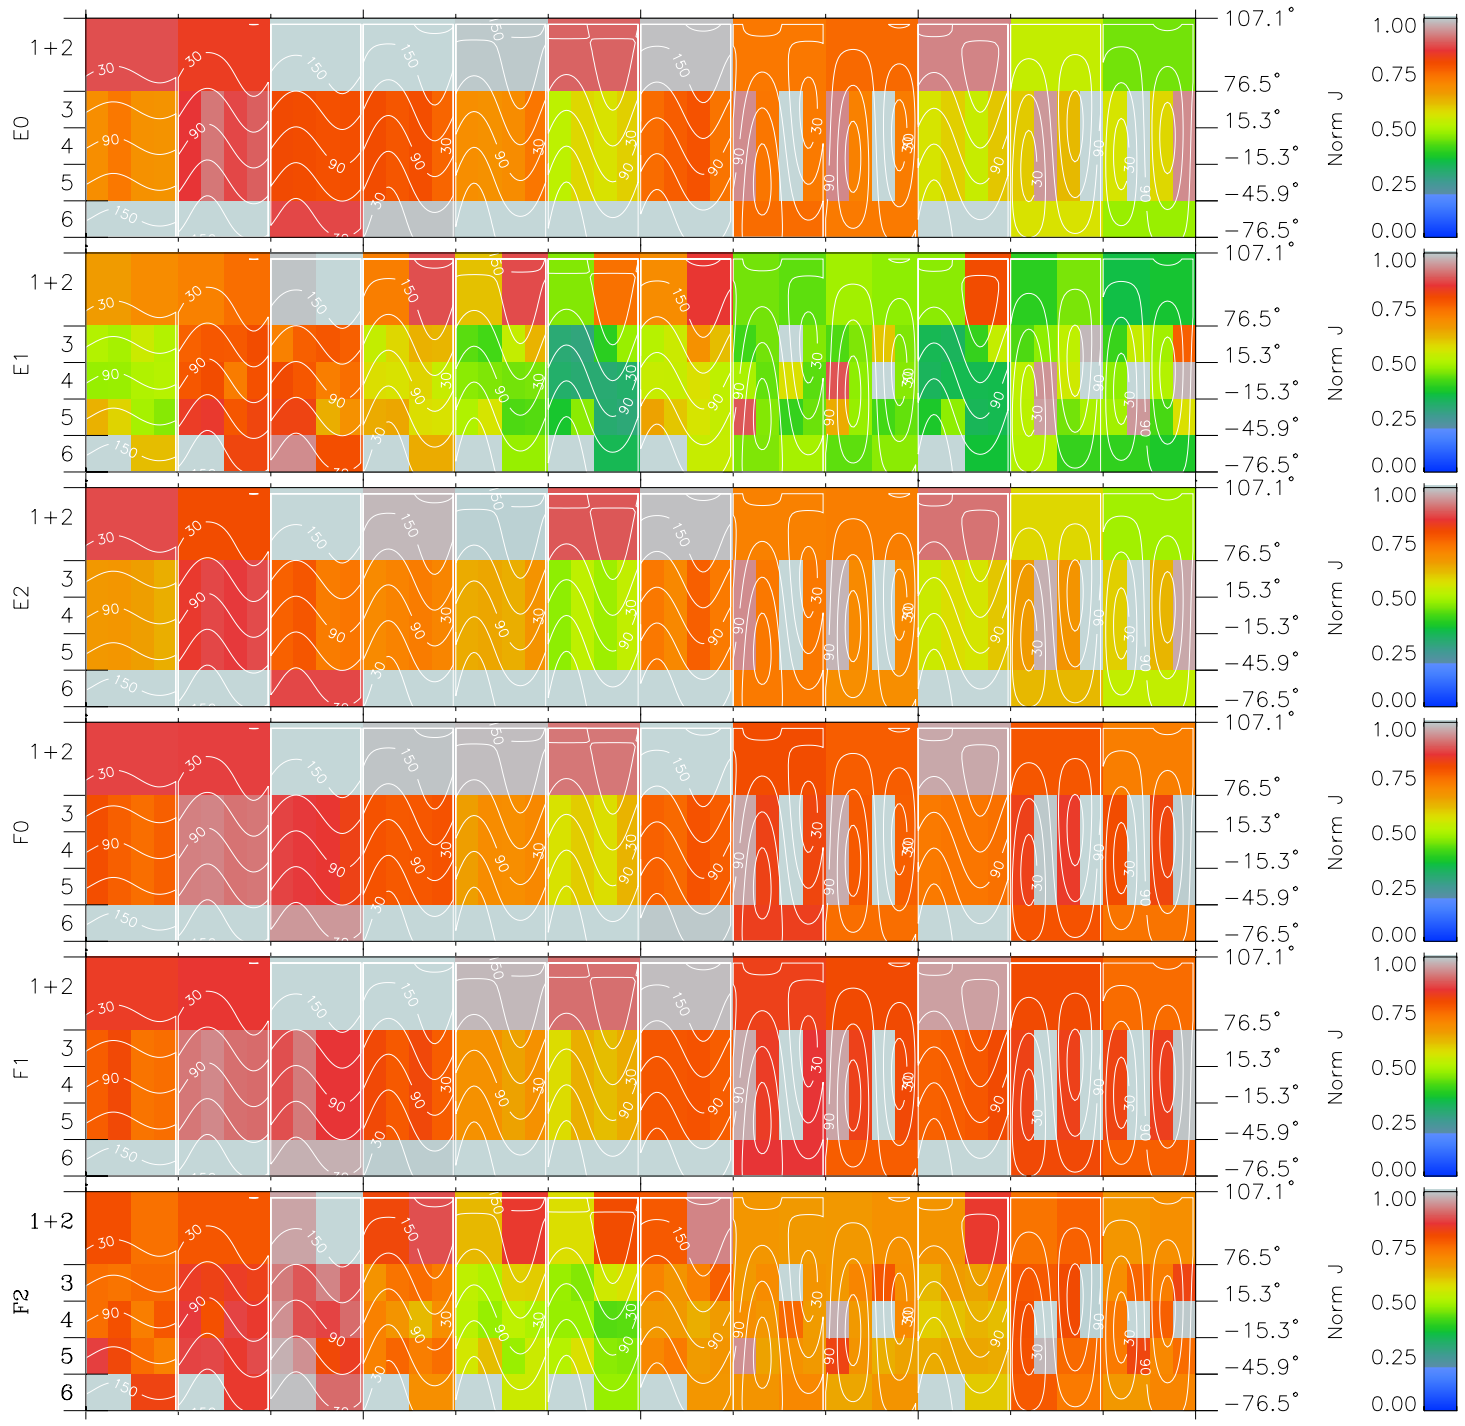

Galileo EPD Real Time All-Sky Anisotropies 98244

Software Version: RTSKY_NORM V 1.20
Data Production: 06-03-00
Plot Production: Sun Sep 16 13:12:58 2001
Color File: wondr3
Geofactor File: 1.1

00:00:00 1998-244	244-06	244-12	244-18	00:00:00 1998-245	
+	+	+	+	+	X JSE(R _j)
-119.01	-118.67	-118.33	-117.97	-117.60	Y JSE(R _j)
-7.36	-7.72	-8.09	-8.46	-8.83	Z JSE(R _j)
4.74	4.74	4.74	4.74	4.74	

- ◇ = Jupiter look direction
- = Corotation look direction