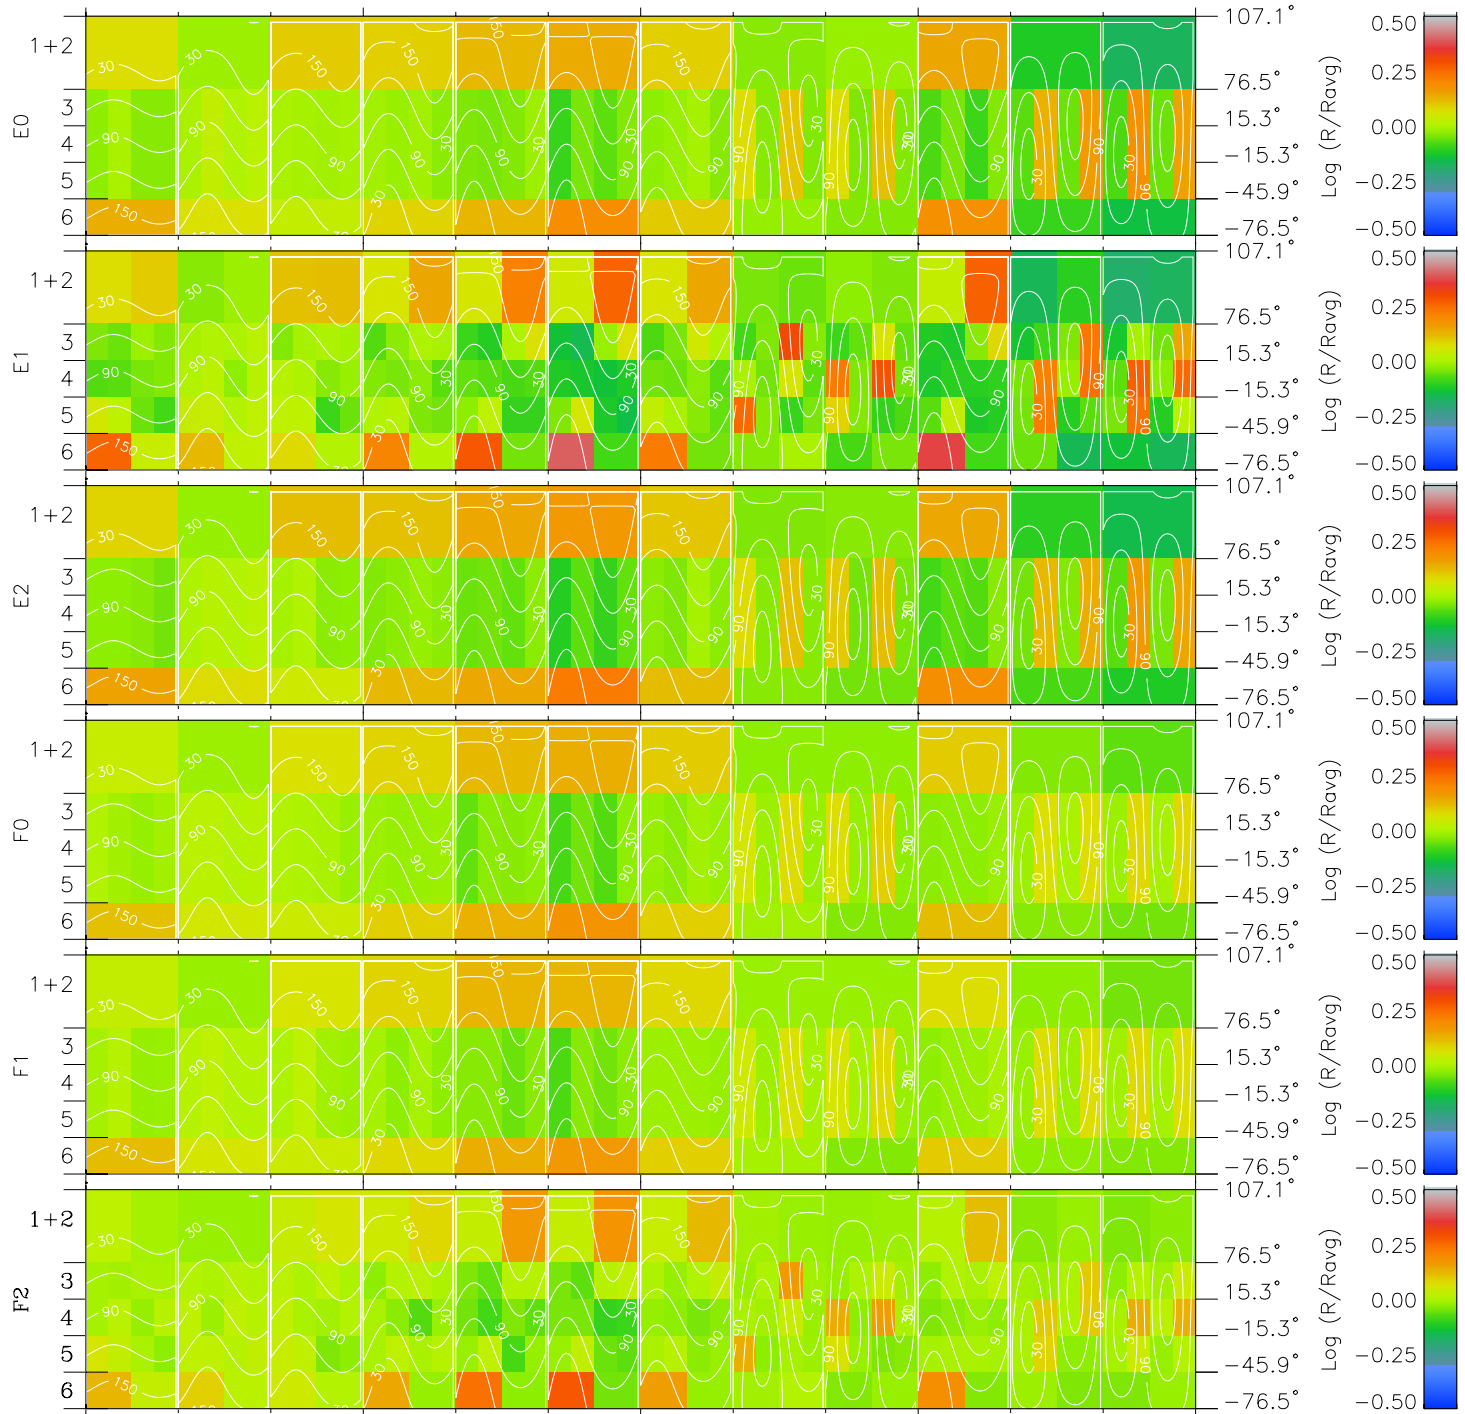

Galileo EPD Real Time All-Sky Anisotropies 98244

Software Version: RTSKY_MEAN V 1.20
 Data Production: 06-03-00
 Plot Production: Sun Sep 16 13:12:29 2001
 Color File: wondr3
 Geofactor File: 1.1

Time	Longitude	Latitude	Altitude	Y JSE(R _j)	Z JSE(R _j)
00:00:00 1998-244	-119.01	-7.36	4.74		
244-06	-118.67	-7.72	4.74		
244-12	-118.33	-8.09	4.74		
244-18	-117.97	-8.46	4.74		
00:00:00 1998-245	-117.60	-8.83	4.74	X JSE(R _j)	

- ◇ = Jupiter look direction
- = Corotation look direction