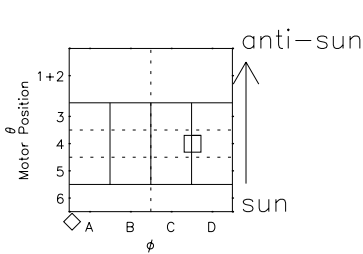

Galileo EPD Real Time All-Sky Anisotropies 98244

Software Version: RTSKY_MEAN V 1.20
 Data Production: 06-03-00
 Plot Production: Sun Sep 16 13:12:29 2001
 Color File: wondr3
 Geofactor File: 1.1

Time	Longitude	Latitude	Altitude	Y JSE(R _j)	Z JSE(R _j)
00:00:00 1998-244	-119.01	-7.36	4.74		
244-06	-118.67	-7.72	4.74		
244-12	-118.33	-8.09	4.74		
244-18	-117.97	-8.46	4.74		
00:00:00 1998-245	-117.60	-8.83	4.74	X JSE(R _j)	

- ◇ = Jupiter look direction
- = Corotation look direction