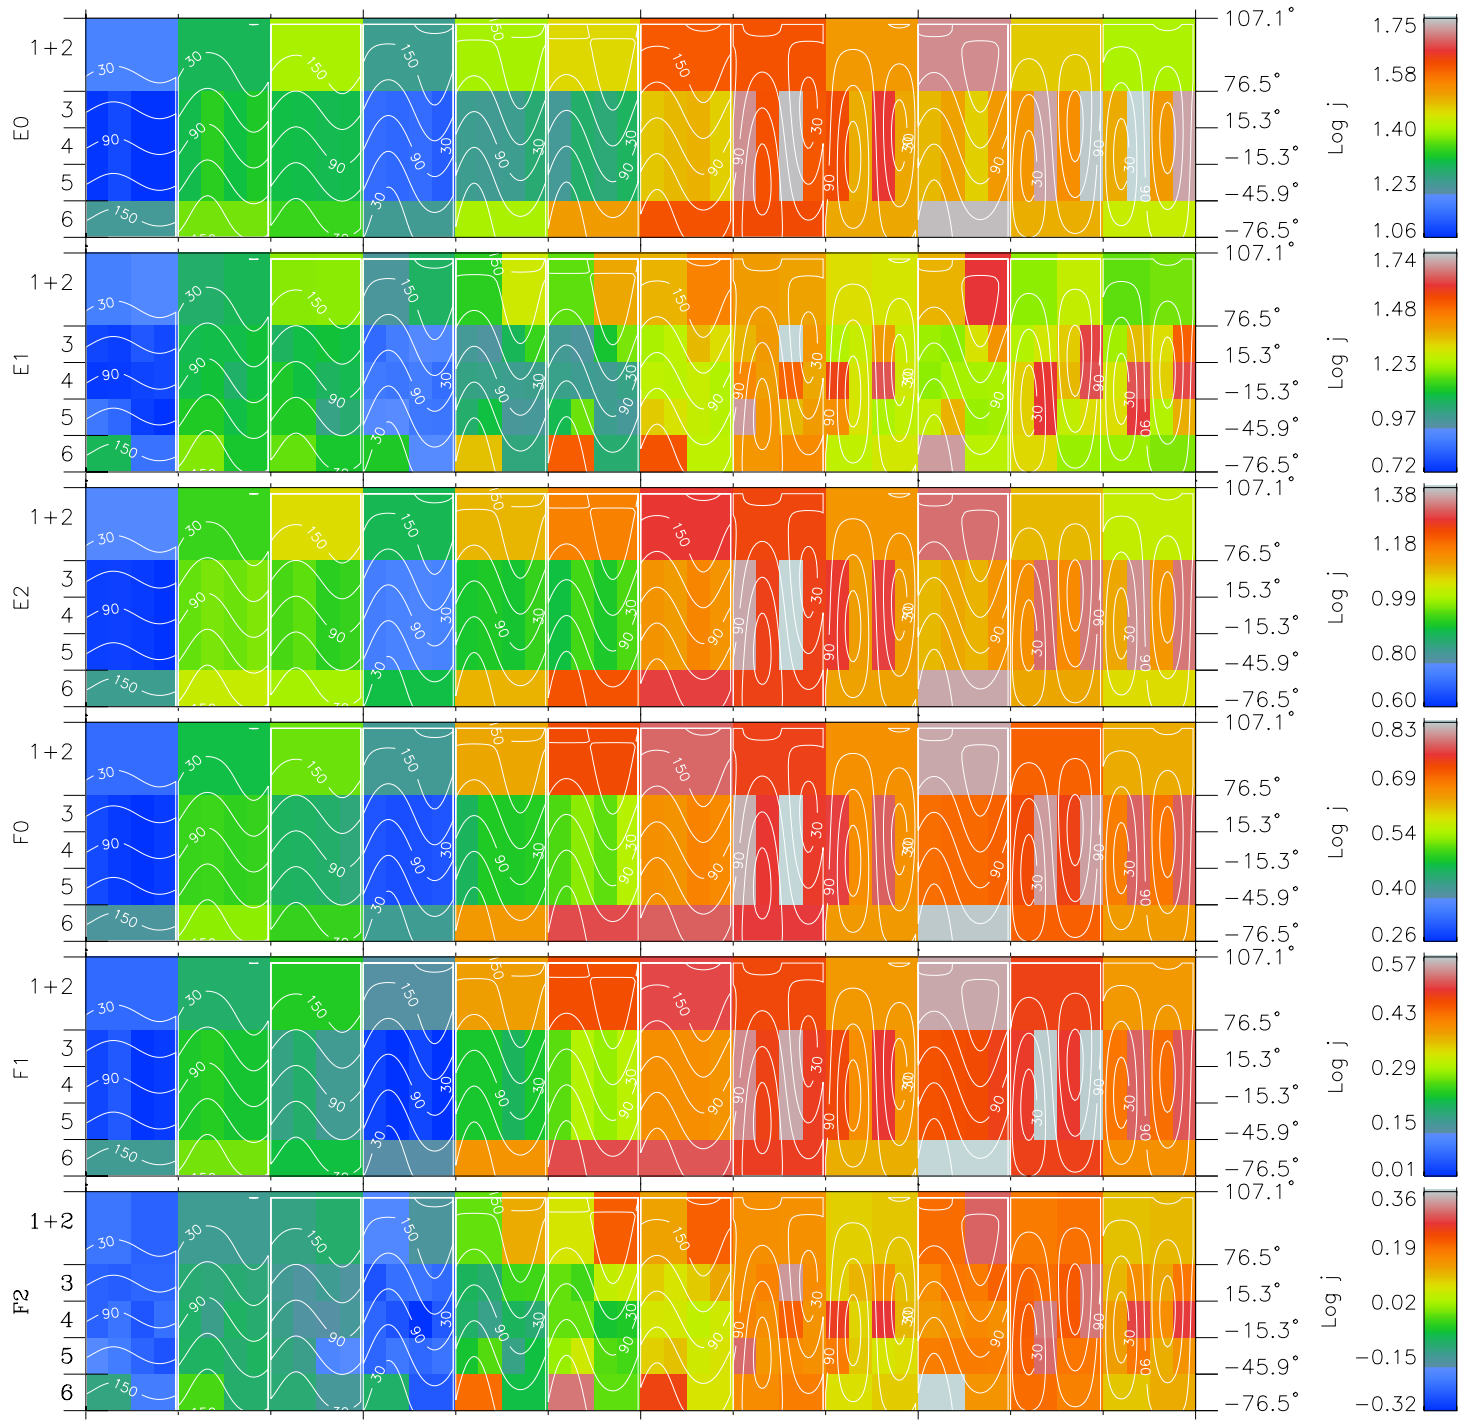

# Galileo EPD Real Time All-Sky Anisotropies 98244

Software Version: RTSKY\_FLUX V 1.20  
 Data Production: 06-03-00  
 Plot Production: Sun Sep 16 13:12:43 2001  
 Color File: wondr3  
 Geofactor File: 1.1

Time	Longitude	Latitude	Altitude	Log j
00:00:00 1998-244	-119.01	-7.36	4.74	0.57
244-06	-118.67	-7.72	4.74	0.15
244-12	-118.33	-8.09	4.74	0.43
244-18	-117.97	-8.46	4.74	0.29
00:00:00 1998-245	-117.60	-8.83	4.74	0.01

- ◇ = Jupiter look direction
- = Corotation look direction