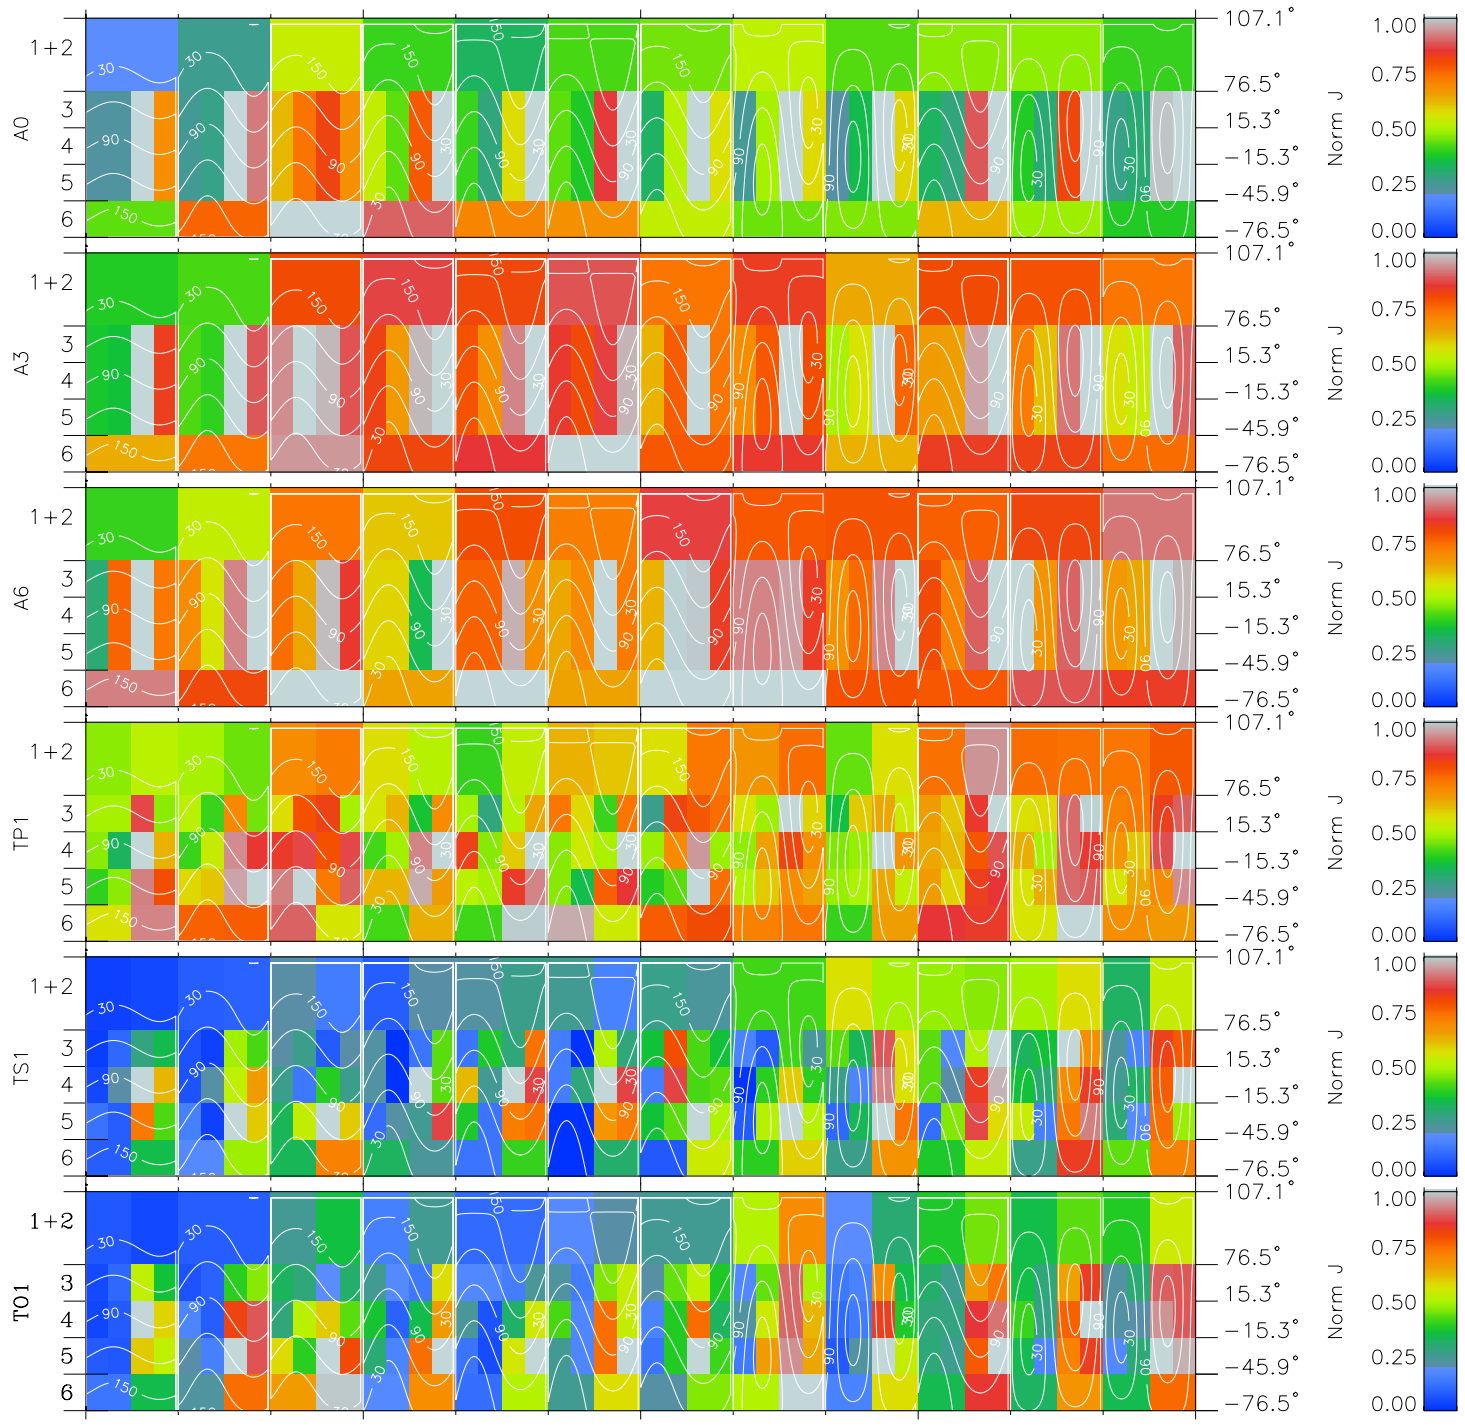

Galileo EPD Real Time All-Sky Anisotropies 98244

Software Version: RTSKY_NORM V 1.20
Data Production: 06-03-00
Plot Production: Sun Sep 16 13:12:51 2001
Color File: wondr3
Geofactor File: 1.1

| 00:00:00 1998-244 | 244-06 | 244-12 | 244-18 | 00:00:00 1998-245 | |
|----------------------|---------|---------|---------|----------------------|------------------------|
| + | + | + | + | + | X JSE(R _j) |
| -119.01 | -118.67 | -118.33 | -117.97 | -117.60 | Y JSE(R _j) |
| -7.36 | -7.72 | -8.09 | -8.46 | -8.83 | Z JSE(R _j) |
| 4.74 | 4.74 | 4.74 | 4.74 | 4.74 | |

- ◇ = Jupiter look direction
- = Corotation look direction