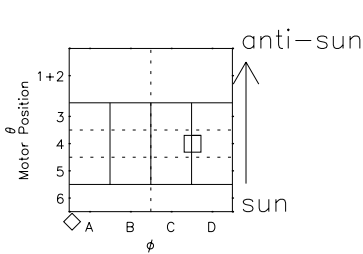

Galileo EPD Real Time All-Sky Anisotropies 98244

Software Version: RTSKY_NORM V 1.20
Data Production: 06-03-00
Plot Production: Sun Sep 16 13:12:51 2001
Color File: wondr3
Geofactor File: 1.1

| 00:00:00 1998-244 | 244-06 | 244-12 | 244-18 | 00:00:00 1998-245 | |
|----------------------|---------|---------|---------|----------------------|------------------------|
| + | + | + | + | + | X JSE(R _j) |
| -119.01 | -118.67 | -118.33 | -117.97 | -117.60 | Y JSE(R _j) |
| -7.36 | -7.72 | -8.09 | -8.46 | -8.83 | Z JSE(R _j) |
| 4.74 | 4.74 | 4.74 | 4.74 | 4.74 | |

- ◇ = Jupiter look direction
- = Corotation look direction