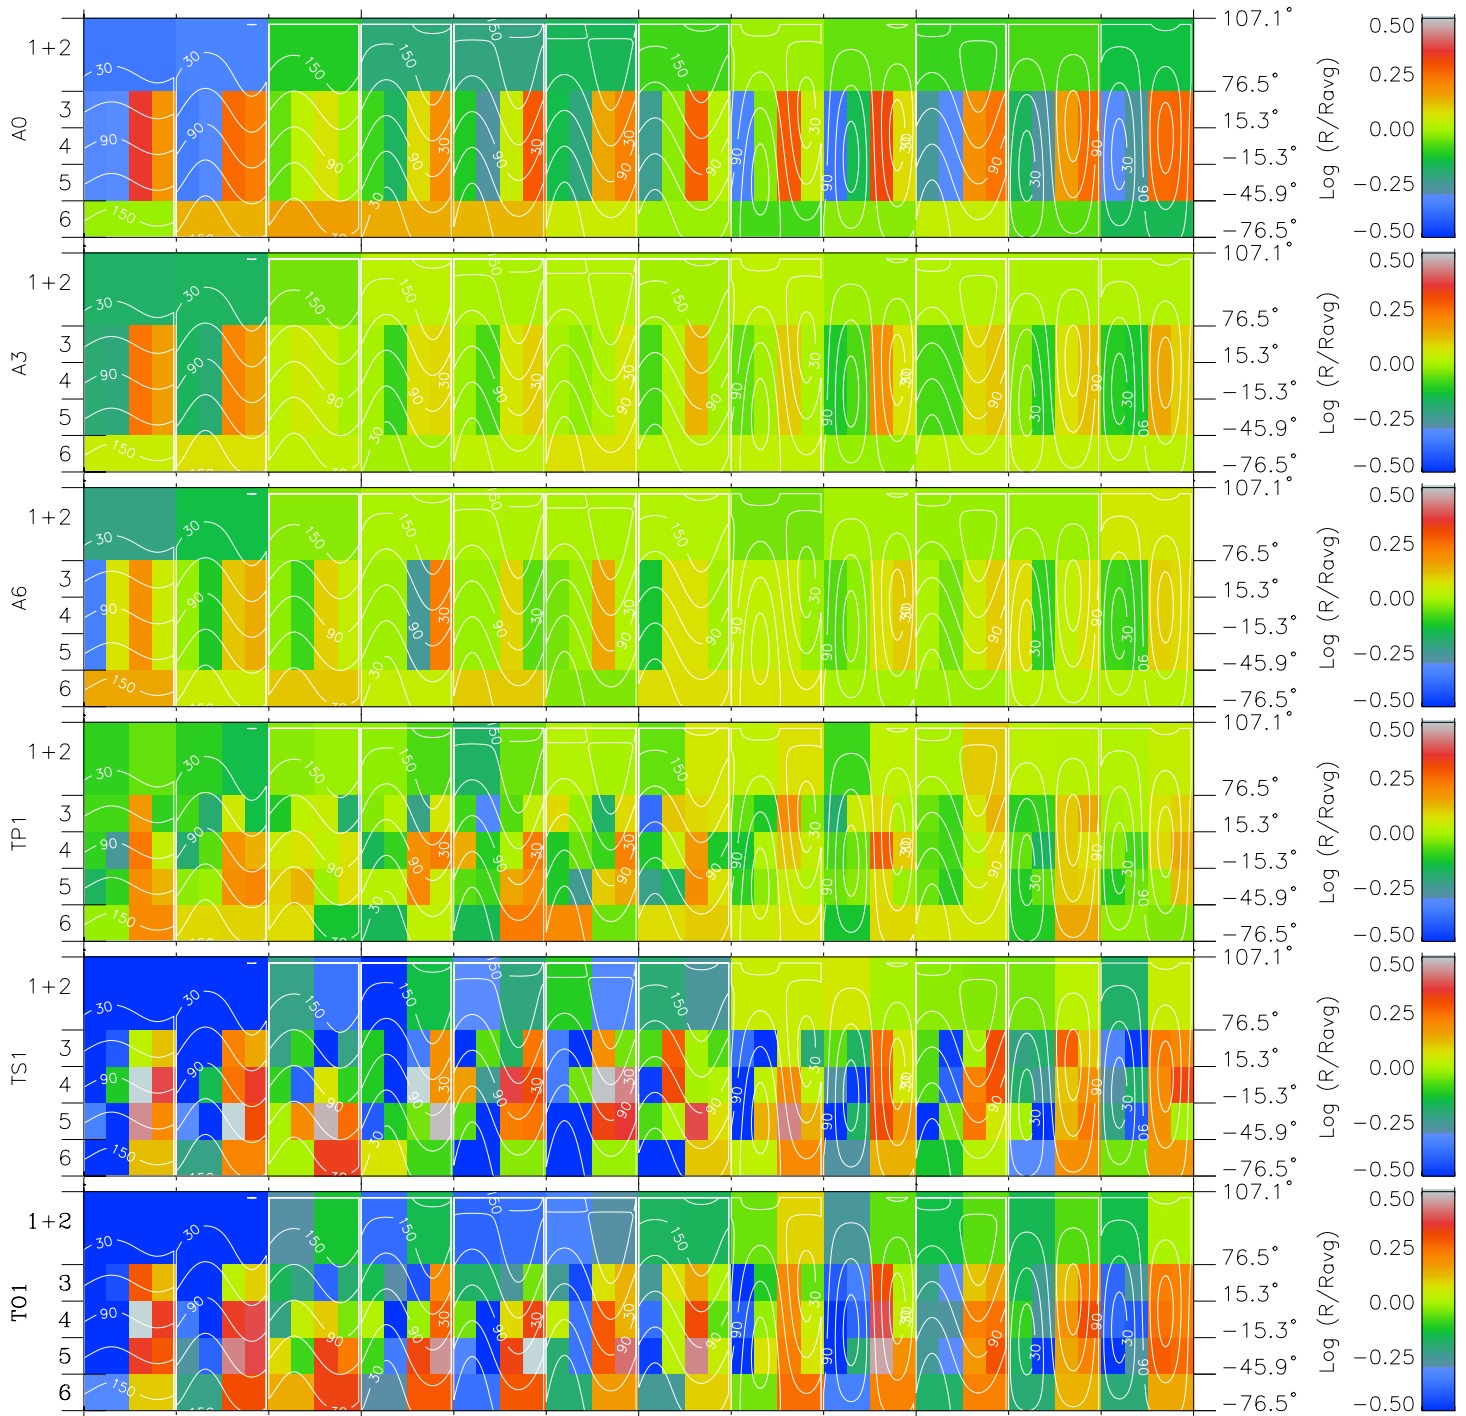

# Galileo EPD Real Time All-Sky Anisotropies 98244

Software Version: RTSKY\_MEAN V 1.20  
 Data Production: 06-03-00  
 Plot Production: Sun Sep 16 13:12:22 2001  
 Color File: wondr3  
 Geofactor File: 1.1

Time	Longitude	Latitude	Altitude	X JSE(R <sub>j</sub> )	Y JSE(R <sub>j</sub> )	Z JSE(R <sub>j</sub> )
00:00:00 1998-244	-119.01	-7.36	4.74			
244-06	-118.67	-7.72	4.74			
244-12	-118.33	-8.09	4.74			
244-18	-117.97	-8.46	4.74			
00:00:00 1998-245	-117.60	-8.83	4.74			

- ◇ = Jupiter look direction
- = Corotation look direction