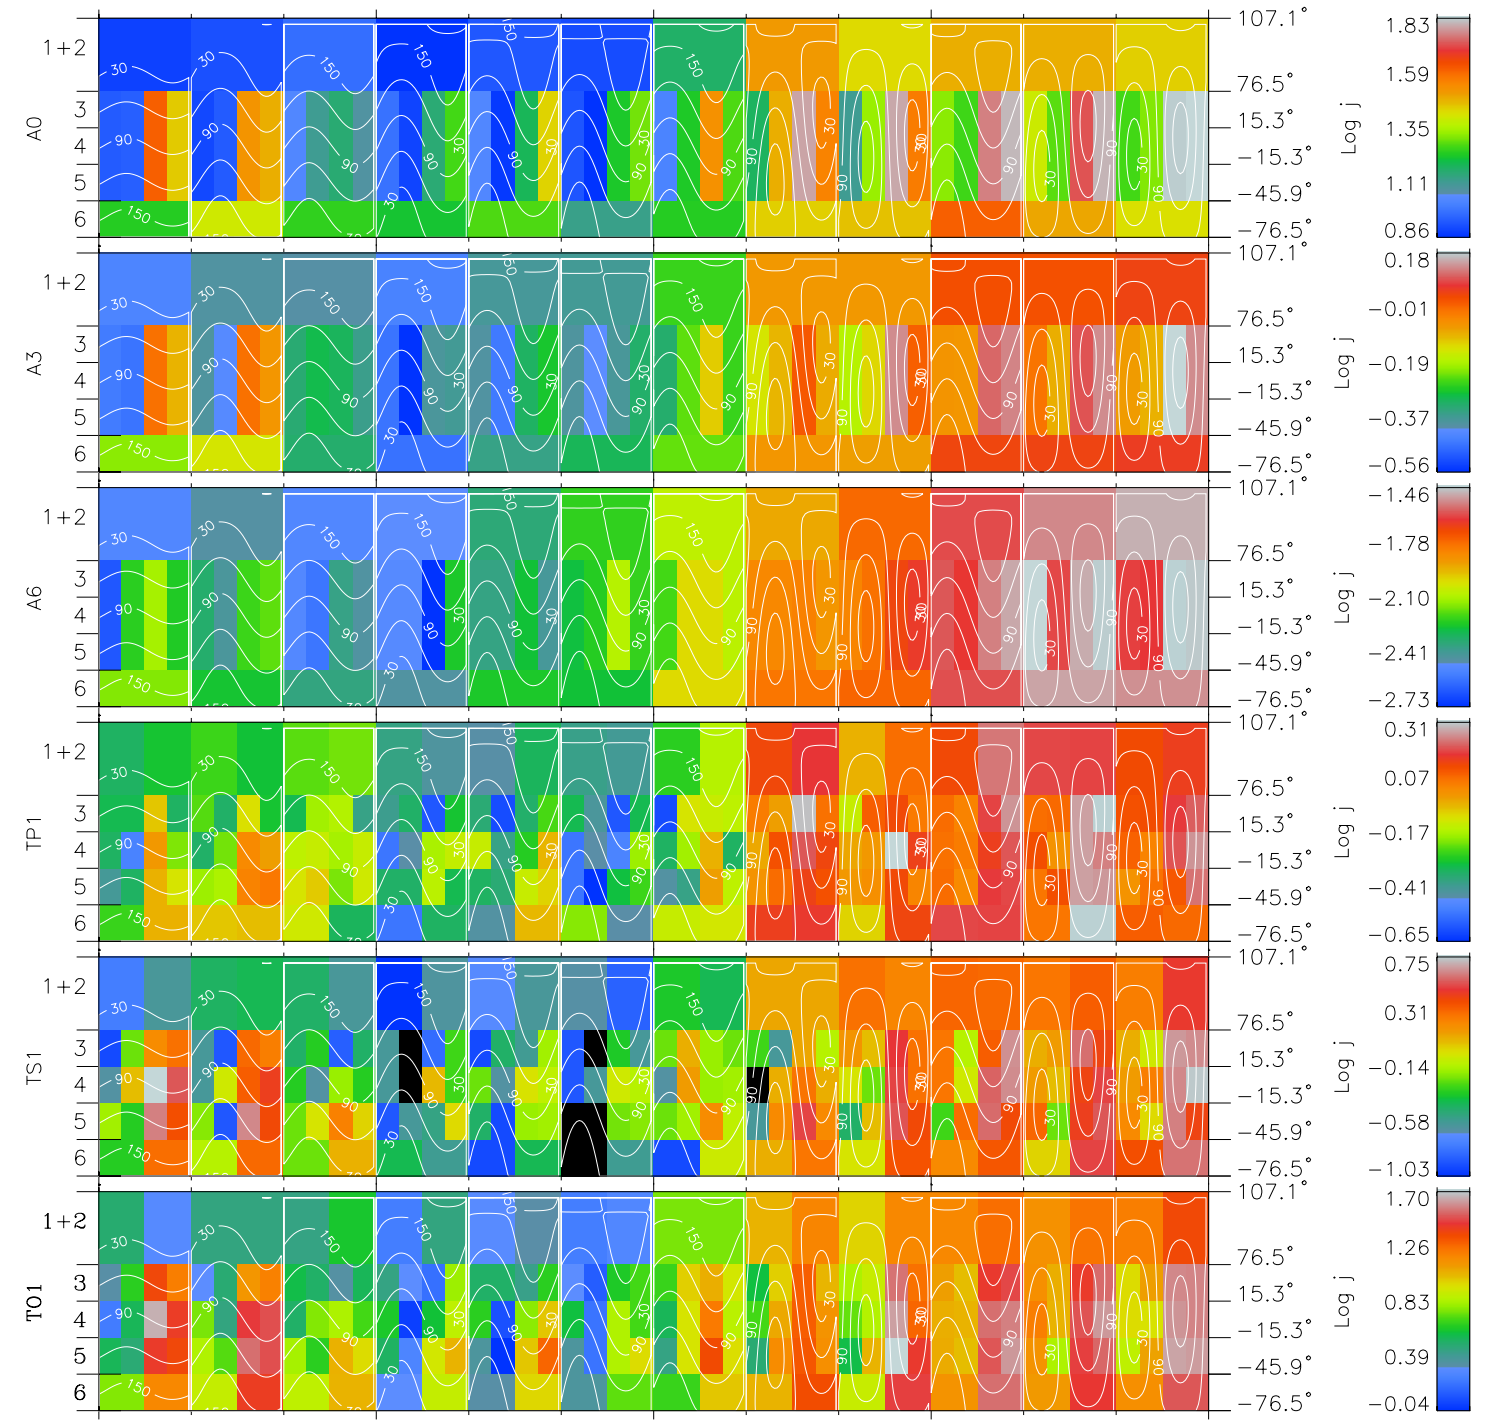

# Galileo EPD Real Time All-Sky Anisotropies 98244

Software Version: RTSKY\_FLUX V 1.20  
Data Production: 06-03-00  
Plot Production: Sun Sep 16 13:12:37 2001  
Color File: wondr3  
Geofactor File: 1.1

00:00:00 1998-244	244-06	244-12	244-18	00:00:00 1998-245	
+	+	+	+	+	X JSE(R <sub>j</sub> )
-119.01	-118.67	-118.33	-117.97	-117.60	Y JSE(R <sub>j</sub> )
-7.36	-7.72	-8.09	-8.46	-8.83	Z JSE(R <sub>j</sub> )
4.74	4.74	4.74	4.74	4.74	

- ◇ = Jupiter look direction
- = Corotation look direction