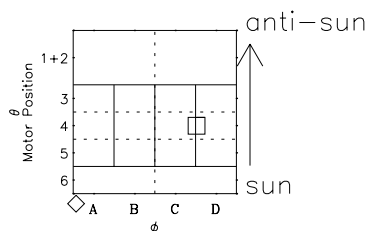

Galileo EPD Real-Time Omni 98244

Software Version: RTLINE_OMNI V 1.20
Data Production: 06-03-00
Plot Production: Sun Sep 16 13:14:11 2001

◇ = Jupiter look direction
□ = Corotation look direction