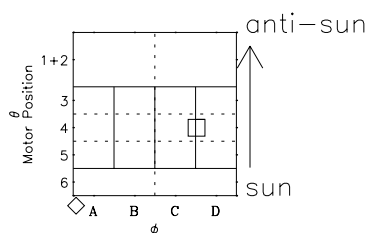

# Galileo EPD Real-Time Omni 98244

Software Version: RTLINE\_OMNI V 1.20  
Data Production: 06-03-00  
Plot Production: Sun Sep 16 13:14:09 2001

◇ = Jupiter look direction  
□ = Corotation look direction