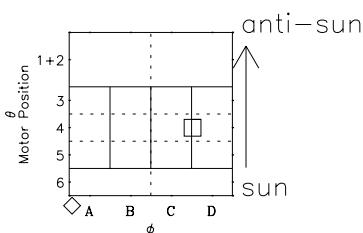

# Galileo EPD Real-Time Six-Sector 98244

Software Version: RTLINE\_R6 V 1.20  
Data Production: 06-03-00  
Plot Production: Sun Sep 16 13:14:19 2001

◇ = Jupiter look direction  
□ = Corotation look direction