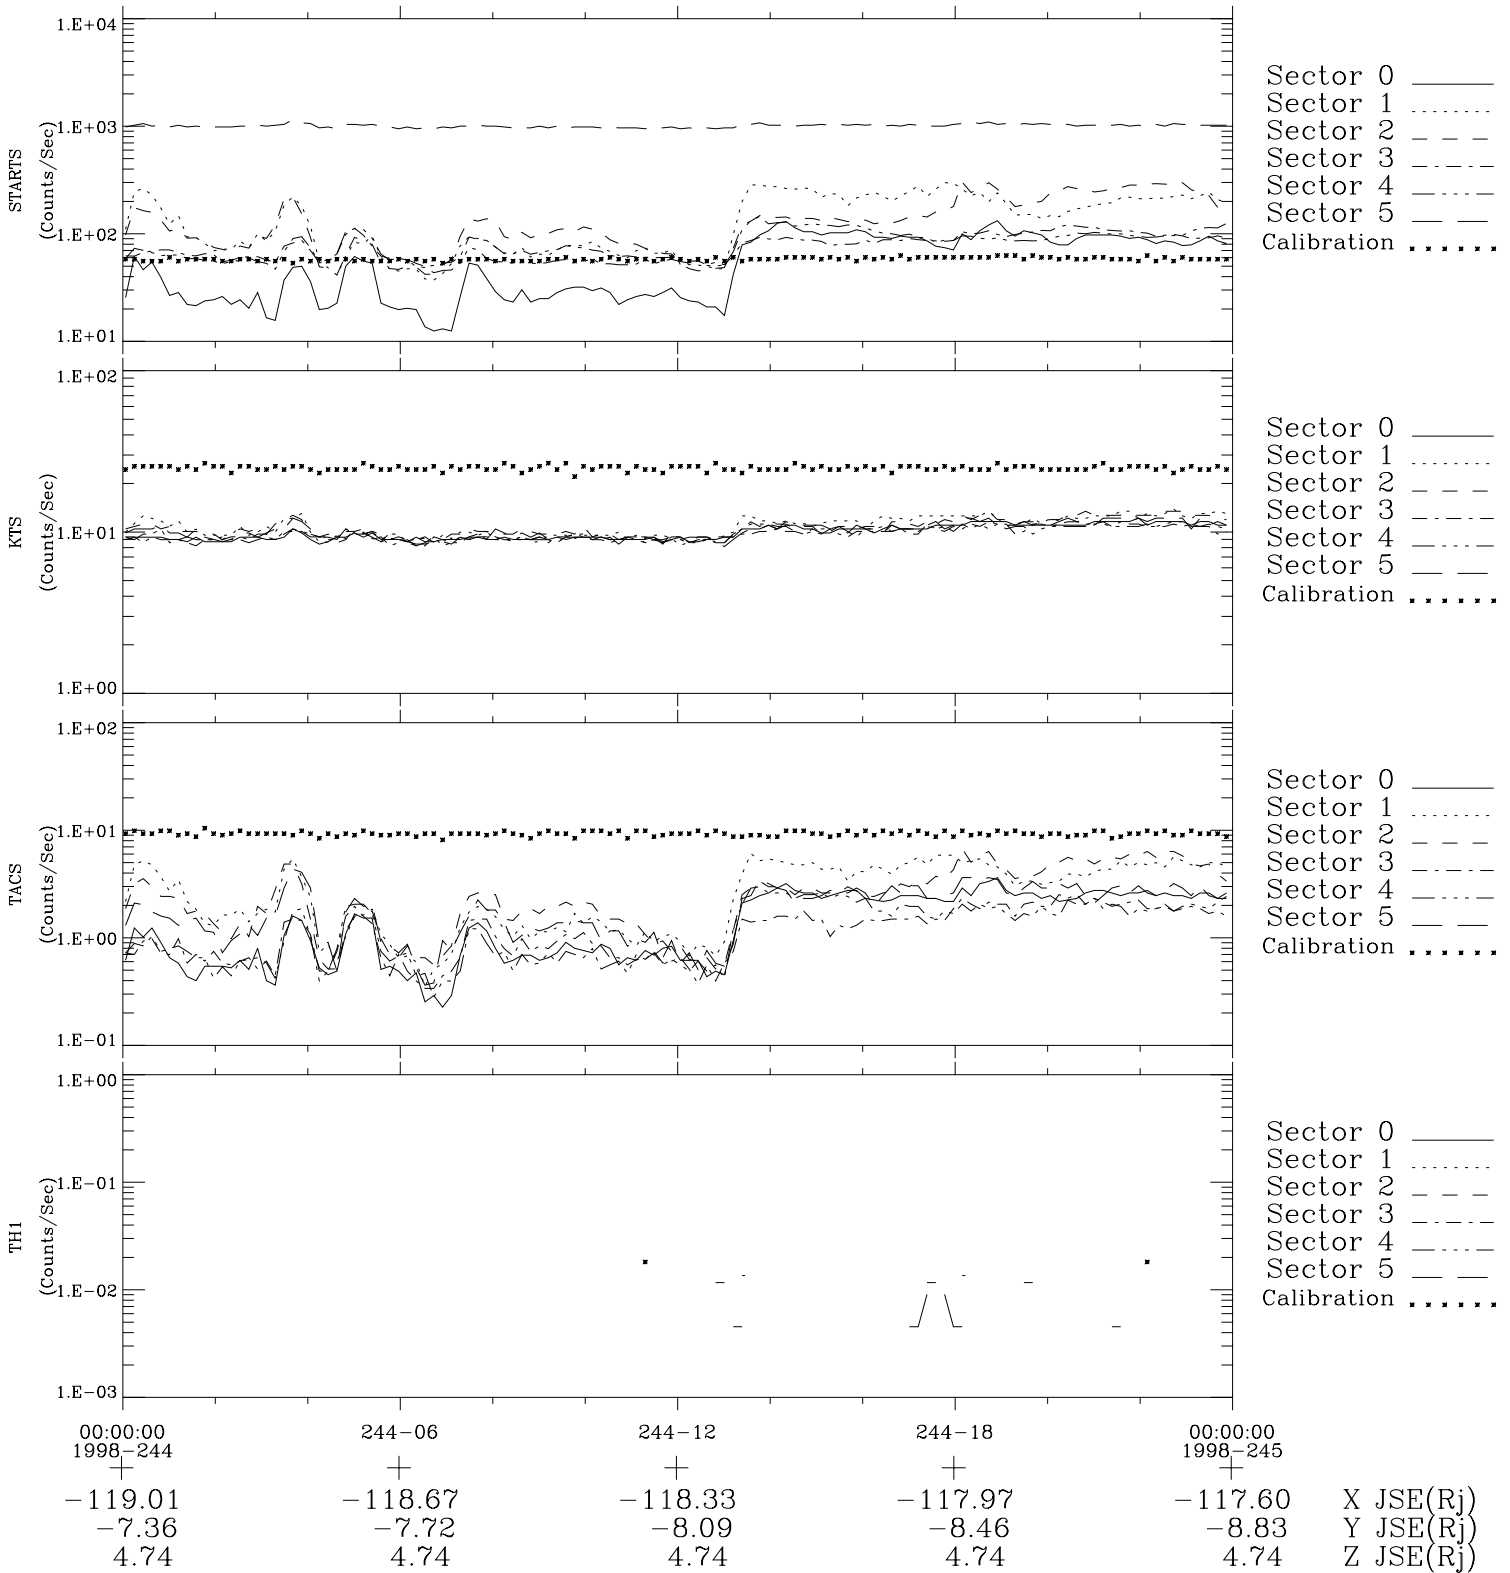

# Galileo EPD Real-Time Six-Sector 98244

Software Version: RTLINE\_R6 V 1.20  
Data Production: 06-03-00  
Plot Production: Sun Sep 16 13:14:19 2001

◇ = Jupiter look direction  
□ = Corotation look direction