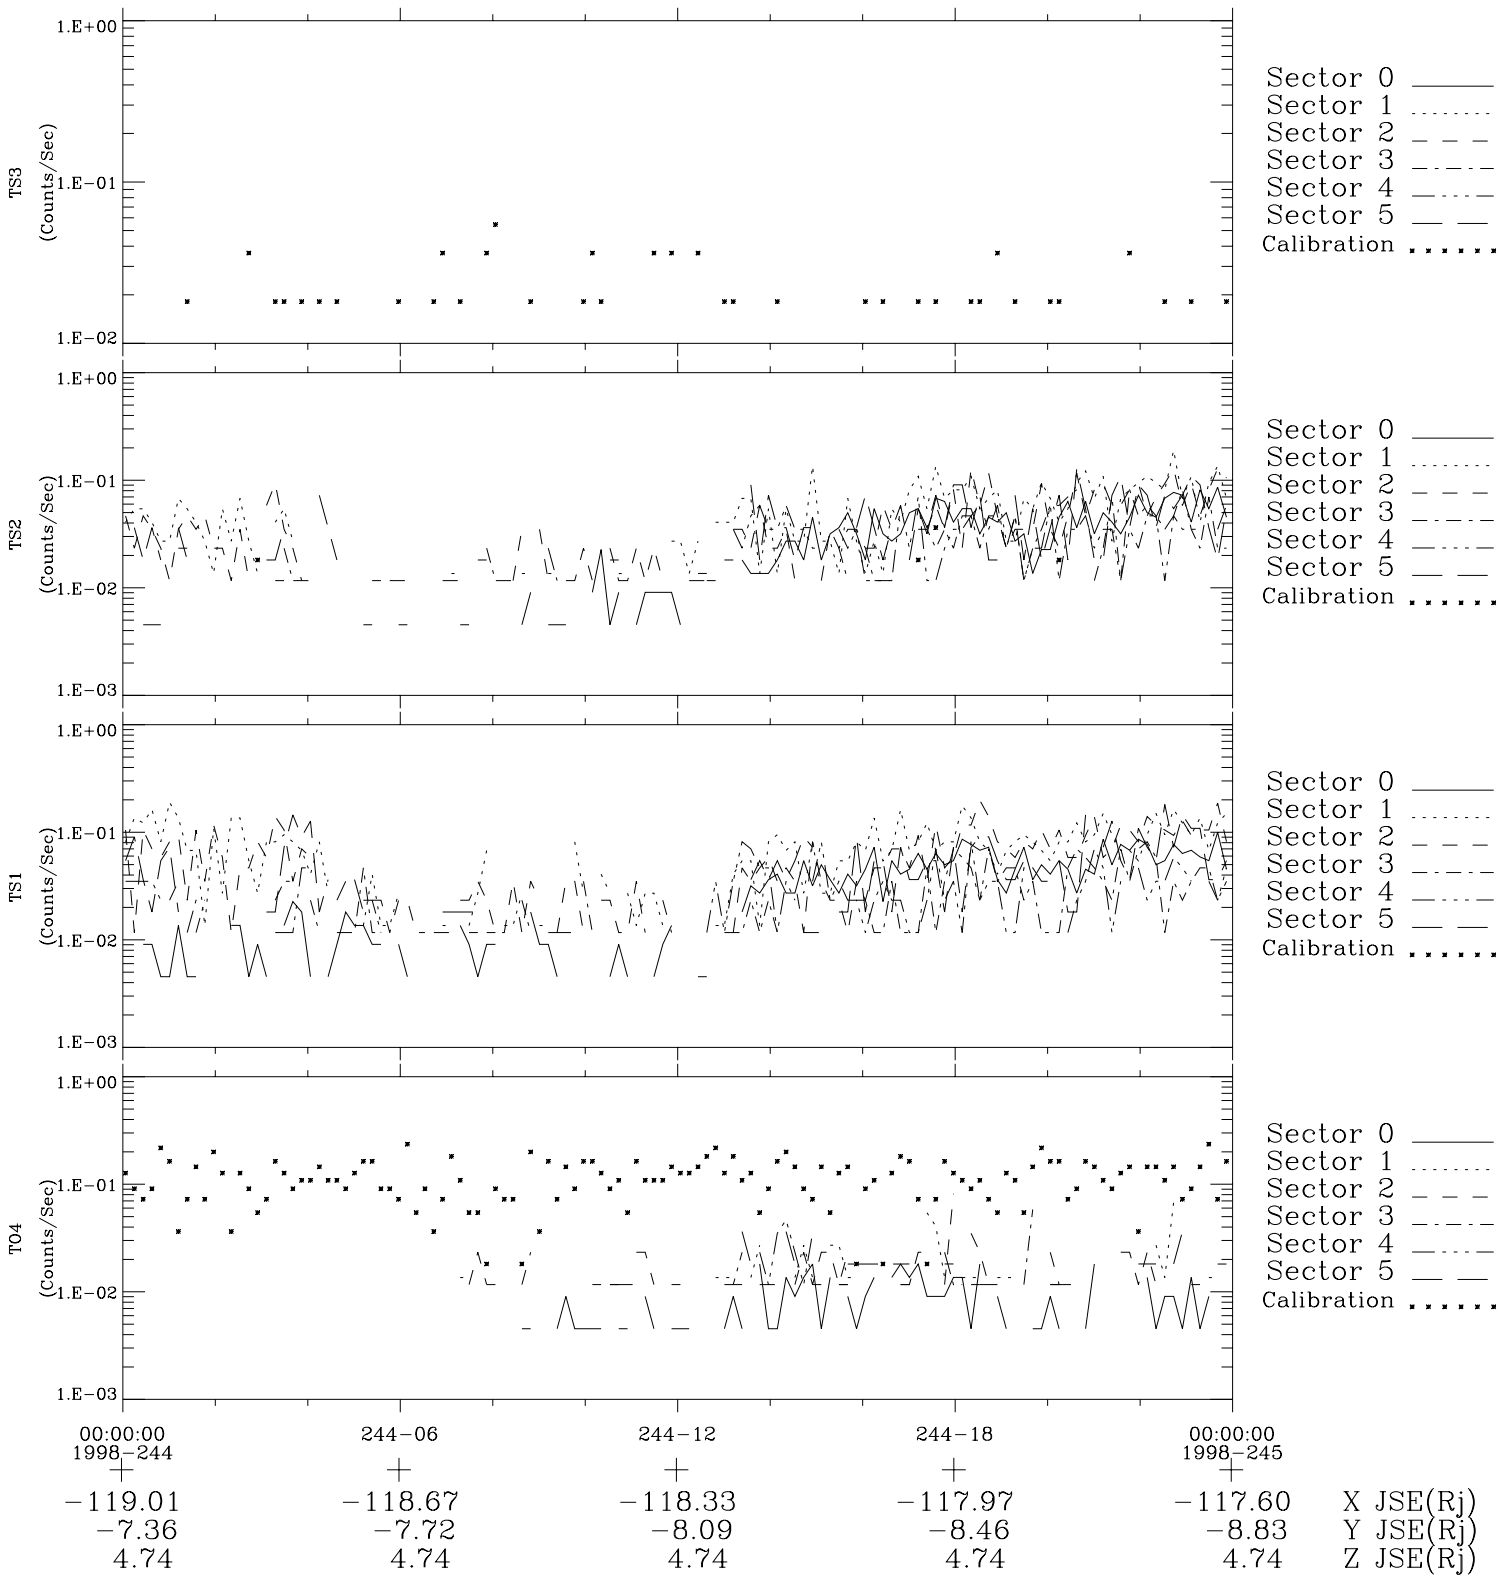

# Galileo EPD Real-Time Six-Sector 98244

Software Version: RTLINE\_R6 V 1.20  
Data Production: 06-03-00  
Plot Production: Sun Sep 16 13:14:19 2001

◇ = Jupiter look direction  
□ = Corotation look direction