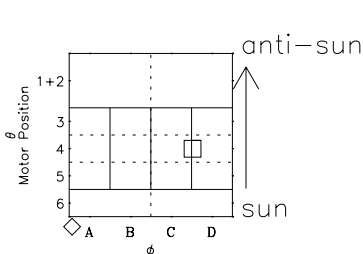

# Galileo EPD Real-Time Six-Sector 98244

Software Version: RTLINE\_R6 V 1.20  
Data Production: 06-03-00  
Plot Production: Sun Sep 16 13:14:19 2001

◇ = Jupiter look direction  
□ = Corotation look direction