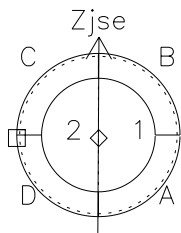

# Galileo EPD Real-Time Six-Sector 98244

Software Version: RTLINE\_R6 V 1.20  
Data Production: 06-03-00  
Plot Production: Sun Sep 16 13:14:19 2001

◇ = Jupiter look direction  
□ = Corotation look direction