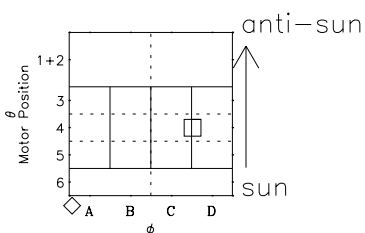

Galileo EPD Real-Time Six-Sector 98244

Software Version: RTLINE_R6 V 1.20
Data Production: 06-03-00
Plot Production: Sun Sep 16 13:14:18 2001

◇ = Jupiter look direction
□ = Corotation look direction