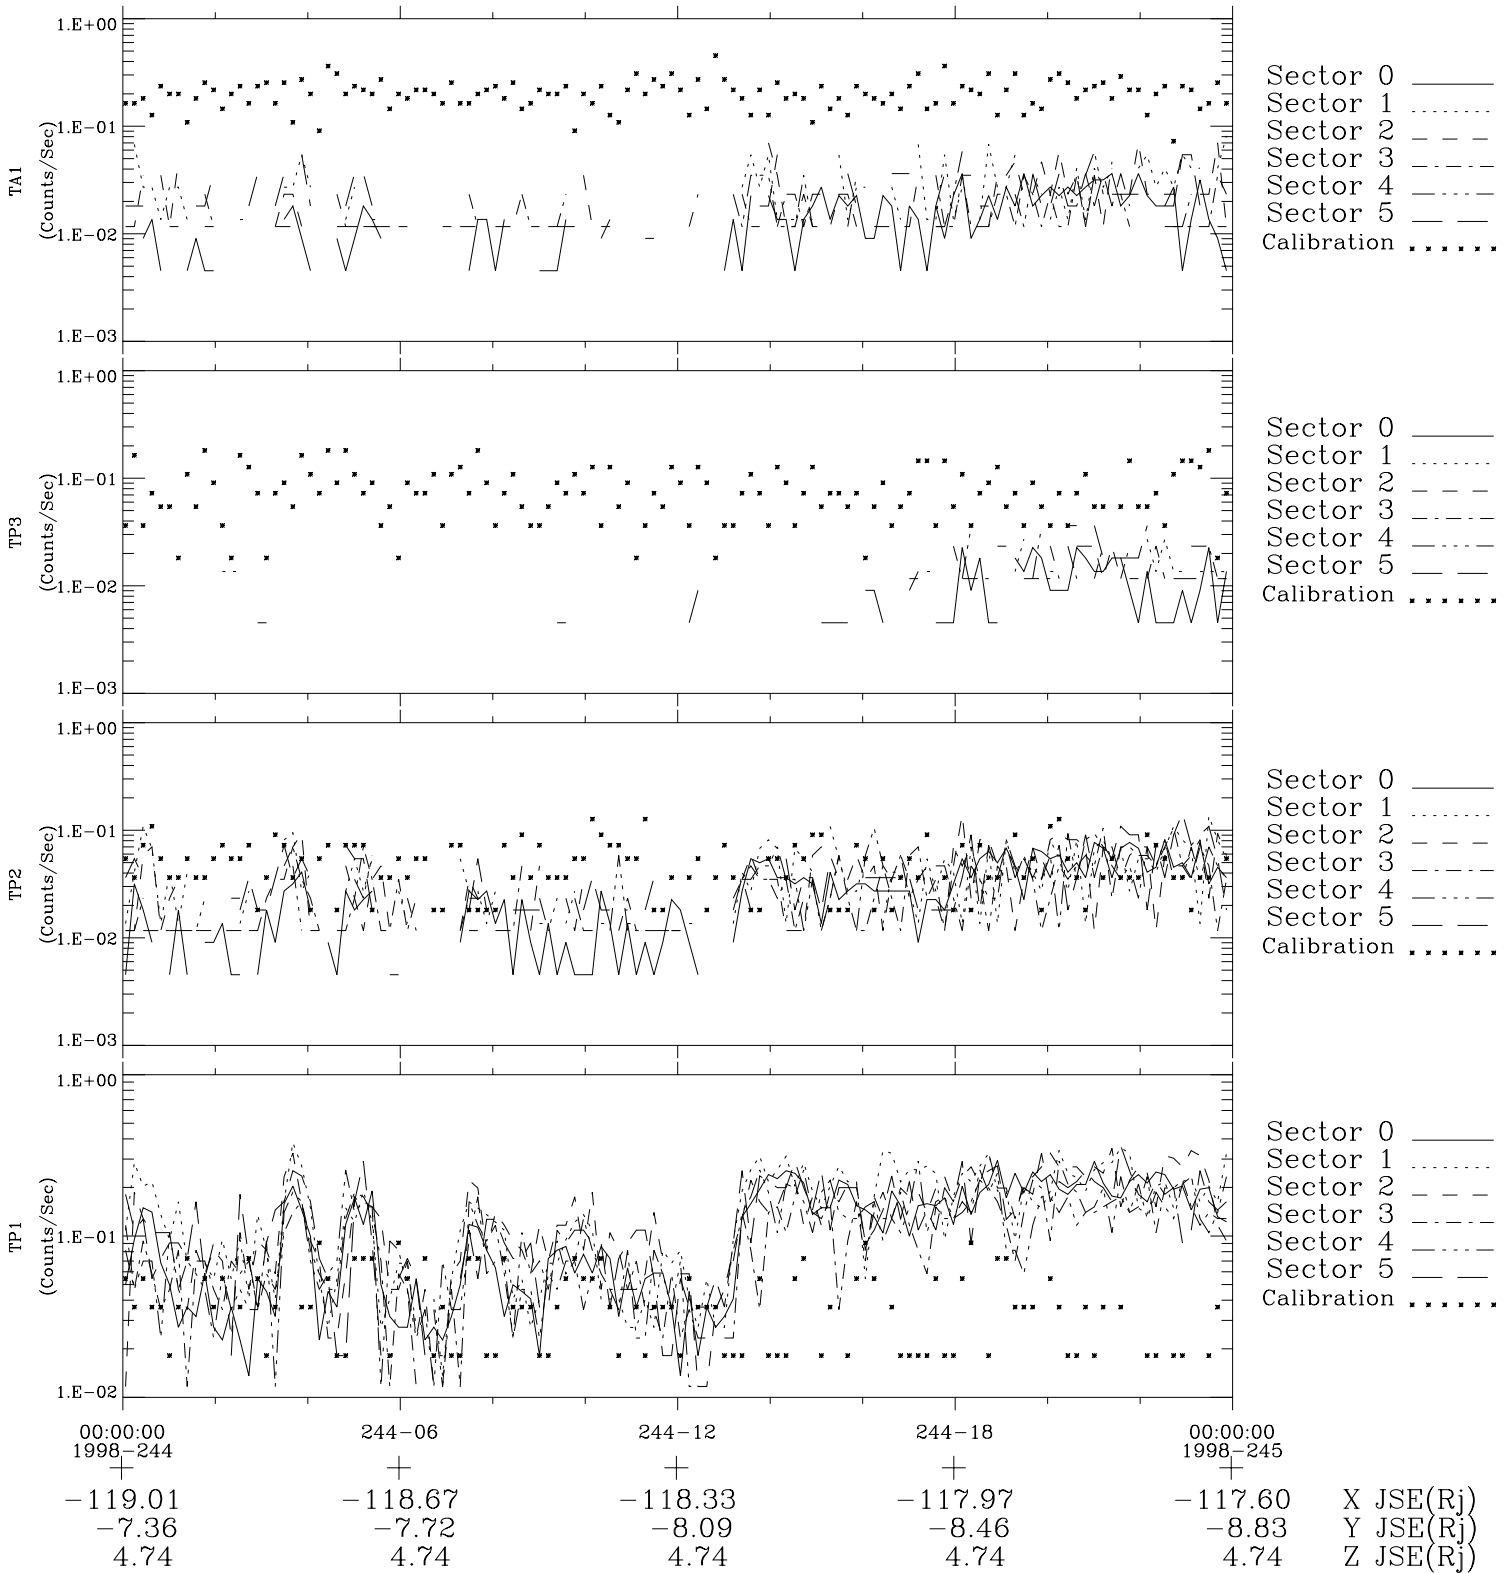

# Galileo EPD Real-Time Six-Sector 98244

Software Version: RTLINE\_R6 V 1.20  
Data Production: 06-03-00  
Plot Production: Sun Sep 16 13:14:17 2001

◇ = Jupiter look direction  
□ = Corotation look direction