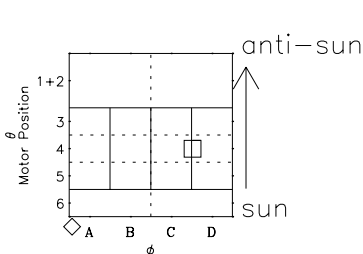

# Galileo EPD Real-Time Six-Sector 98244

Software Version: RTLINE\_R6 V 1.20  
Data Production: 06-03-00  
Plot Production: Sun Sep 16 13:14:17 2001

◇ = Jupiter look direction  
□ = Corotation look direction