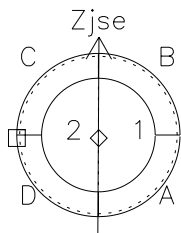

# Galileo EPD Real-Time Six-Sector 98244

Software Version: RTLINE\_R6 V 1.20  
Data Production: 06-03-00  
Plot Production: Sun Sep 16 13:14:17 2001

◇ = Jupiter look direction  
□ = Corotation look direction