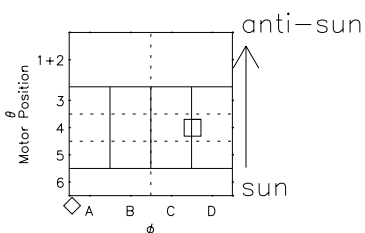

Galileo EPD Real Elevation Anisotropies 98244

Software Version: RTELEV_NORM V 1.20
Data Production: 06-03-00
Plot Production: Sun Sep 16 13:13:33 2001
Color File: wondr3
Geofactor File: 1.1

00:00:00 1998-244	244-06	244-12	244-18	00:00:00 1998-245	
+	+	+	+	+	X JSE(R _j)
-119.01	-118.67	-118.33	-117.97	-117.60	Y JSE(R _j)
-7.36	-7.72	-8.09	-8.46	-8.83	Z JSE(R _j)
4.74	4.74	4.74	4.74	4.74	

- ◇ = Jupiter look direction
- = Corotation look direction