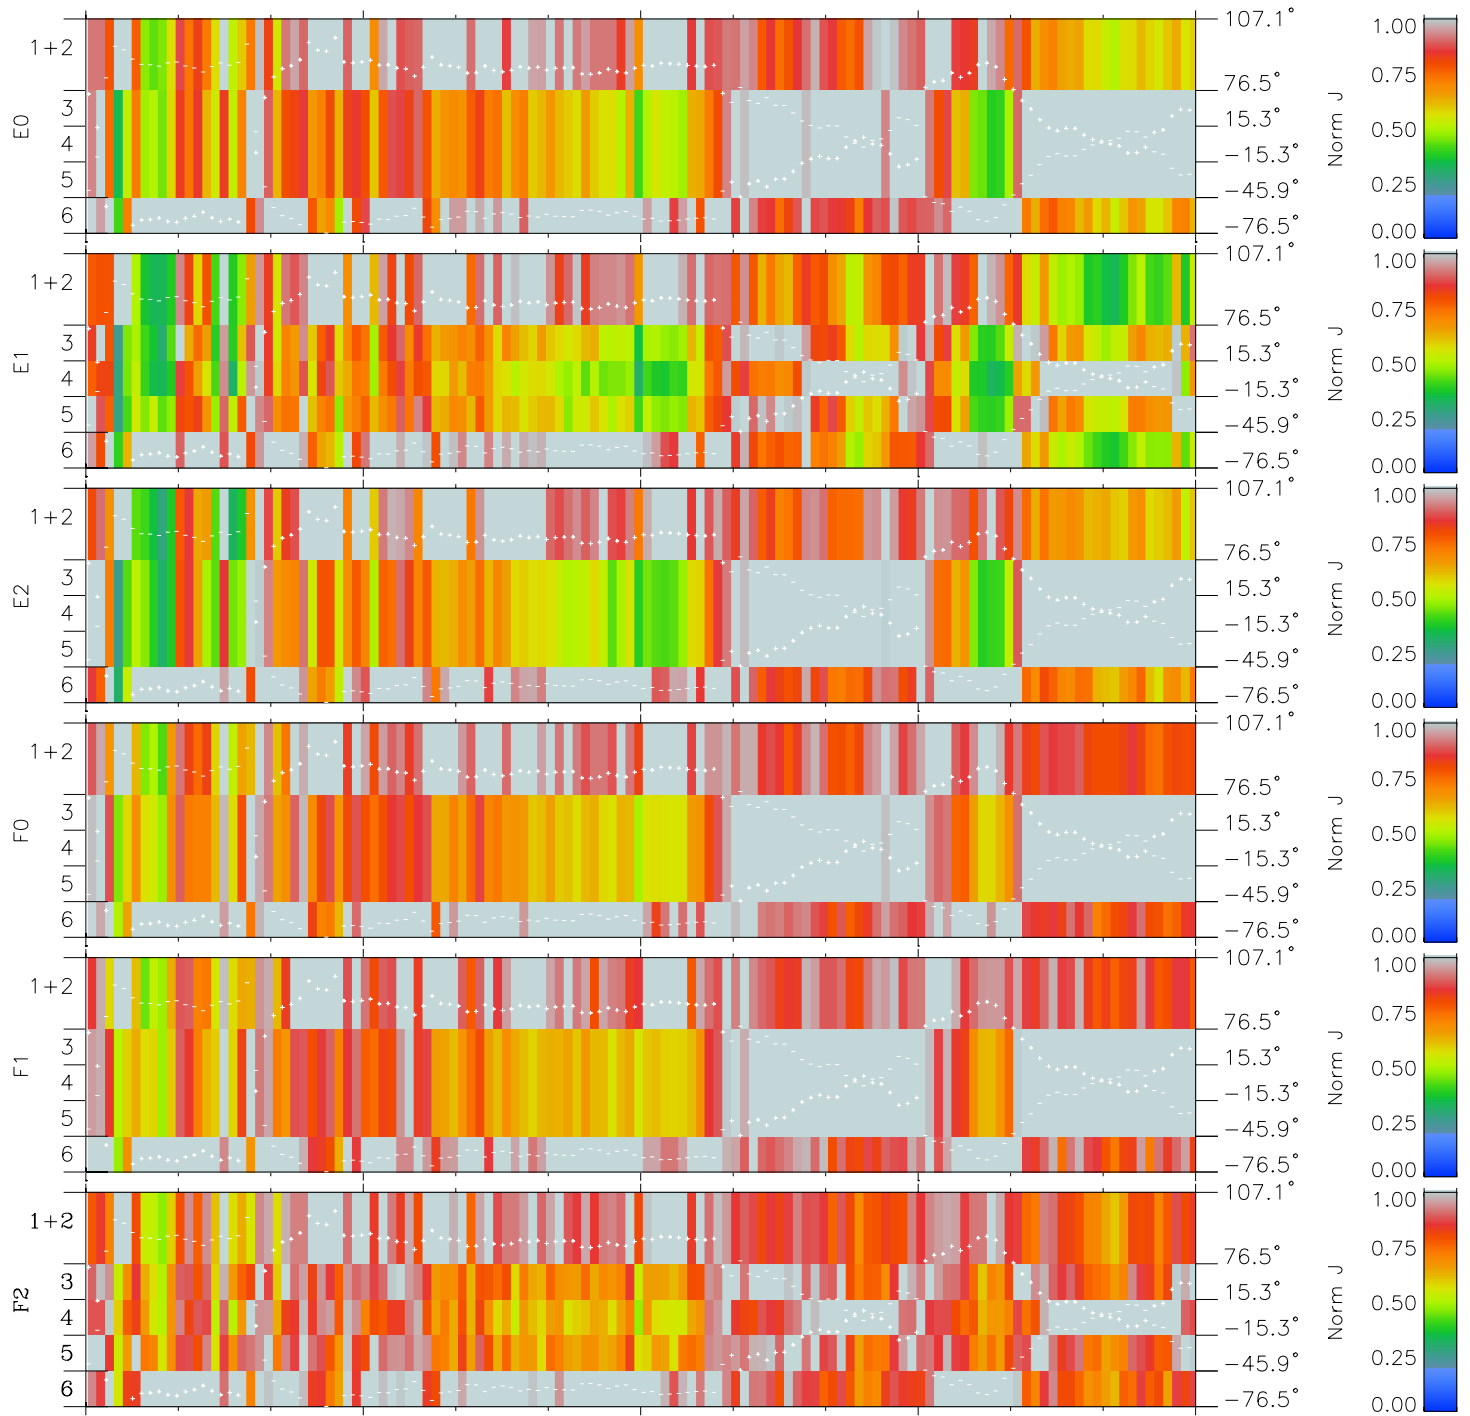

Galileo EPD Real Elevation Anisotropies 98244

Software Version: RTELEV_NORM V 1.20
Data Production: 06-03-00
Plot Production: Sun Sep 16 13:13:33 2001
Color File: wondr3
Geofactor File: 1.1

00:00:00 1998-244	244-06	244-12	244-18	00:00:00 1998-245	
+	+	+	+	+	X JSE(R _j)
-119.01	-118.67	-118.33	-117.97	-117.60	Y JSE(R _j)
-7.36	-7.72	-8.09	-8.46	-8.83	Z JSE(R _j)
4.74	4.74	4.74	4.74	4.74	

- ◇ = Jupiter look direction
- = Corotation look direction