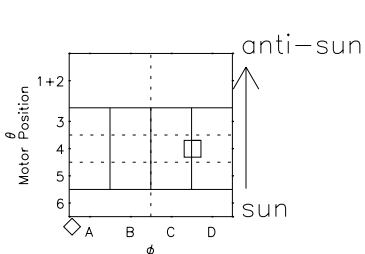

Galileo EPD Real Elevation Anisotropies 98244

Software Version: RTELEV_MEAN V 1.20
 Data Production: 06-03-00
 Plot Production: Sun Sep 16 13:13:10 2001
 Color File: wondr3
 Geofactor File: 1.1

- ◇ = Jupiter look direction
- = Corotation look direction