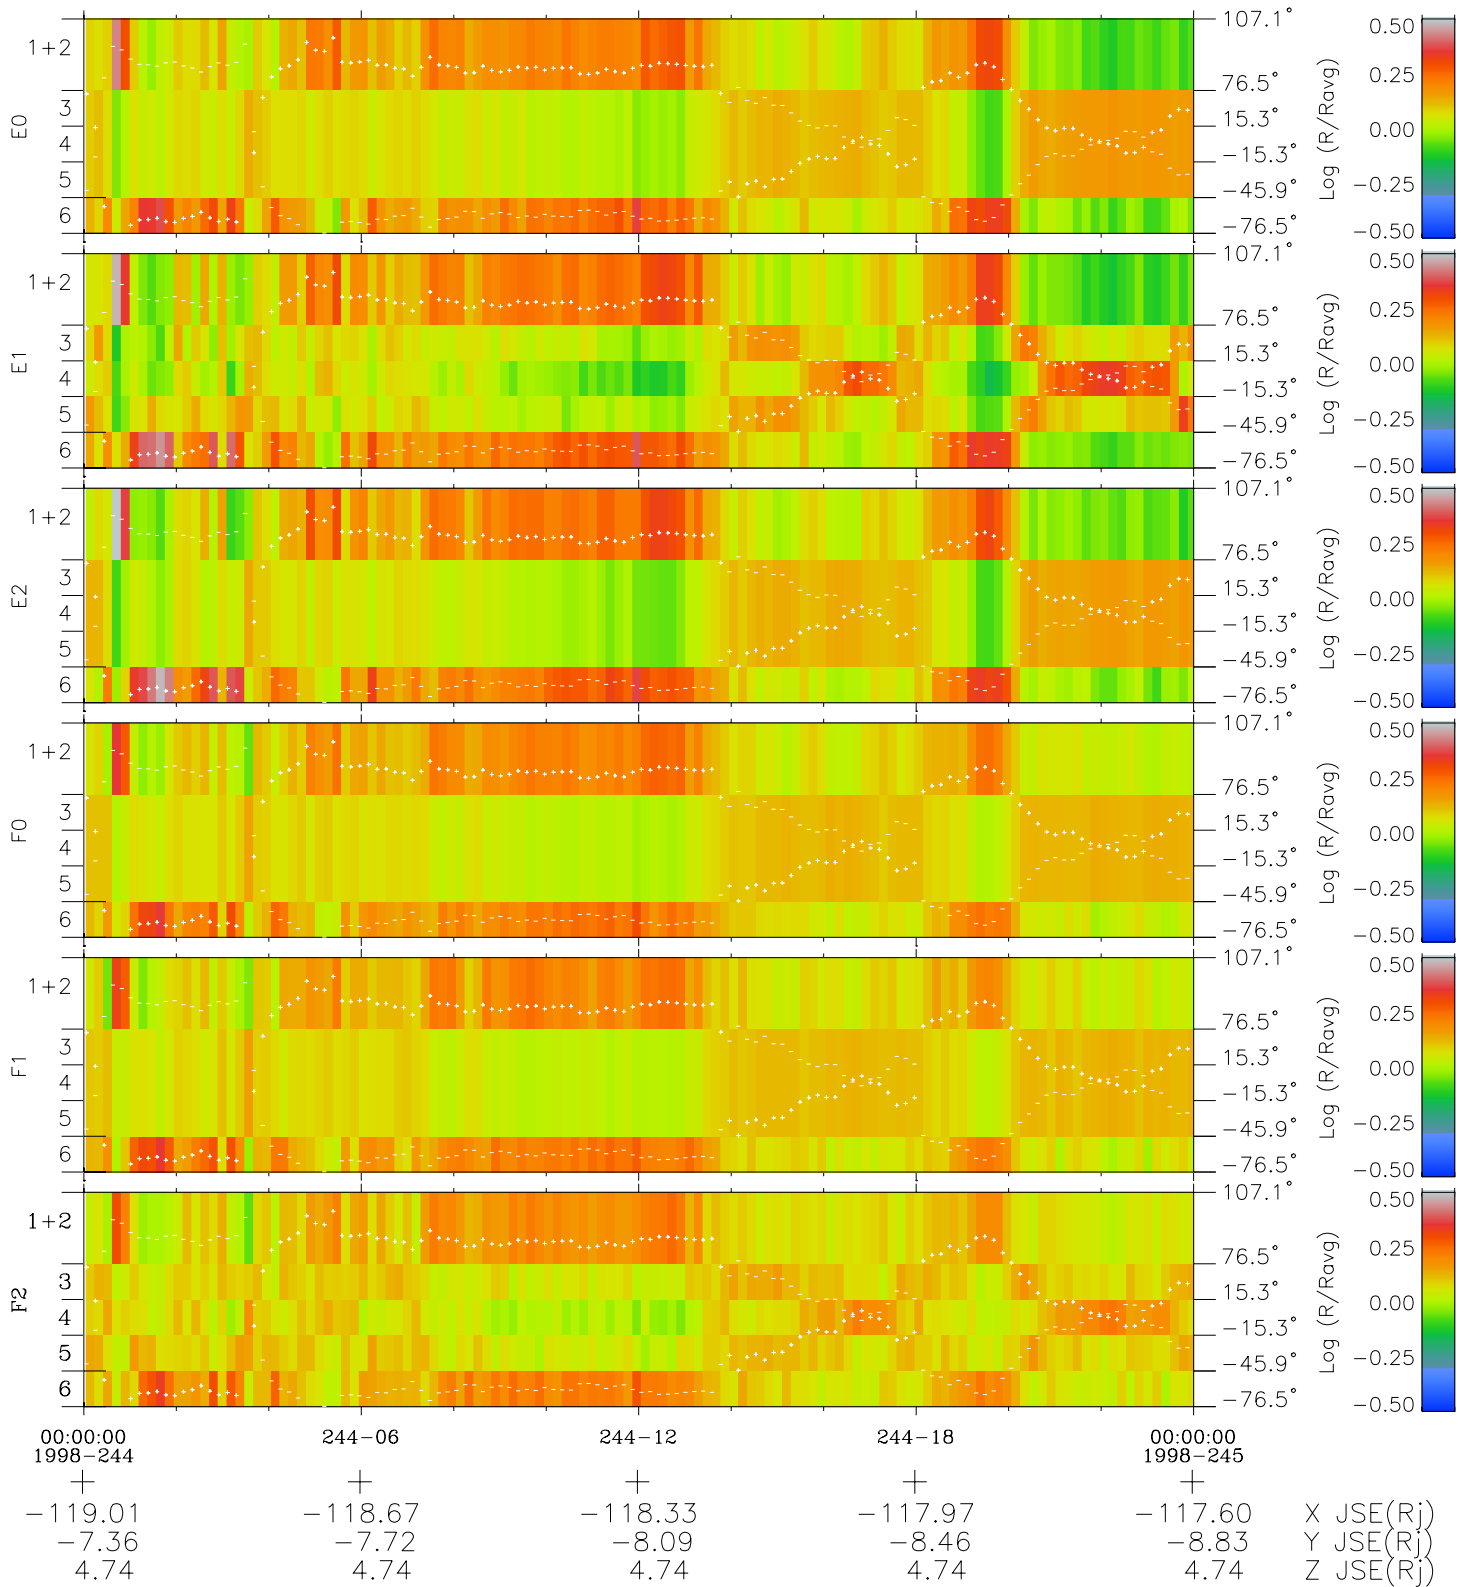

Galileo EPD Real Elevation Anisotropies 98244

Software Version: RTELEV_MEAN V 1.20
 Data Production: 06-03-00
 Plot Production: Sun Sep 16 13:13:10 2001
 Color File: wondr3
 Geofactor File: 1.1

- ◇ = Jupiter look direction
- = Corotation look direction