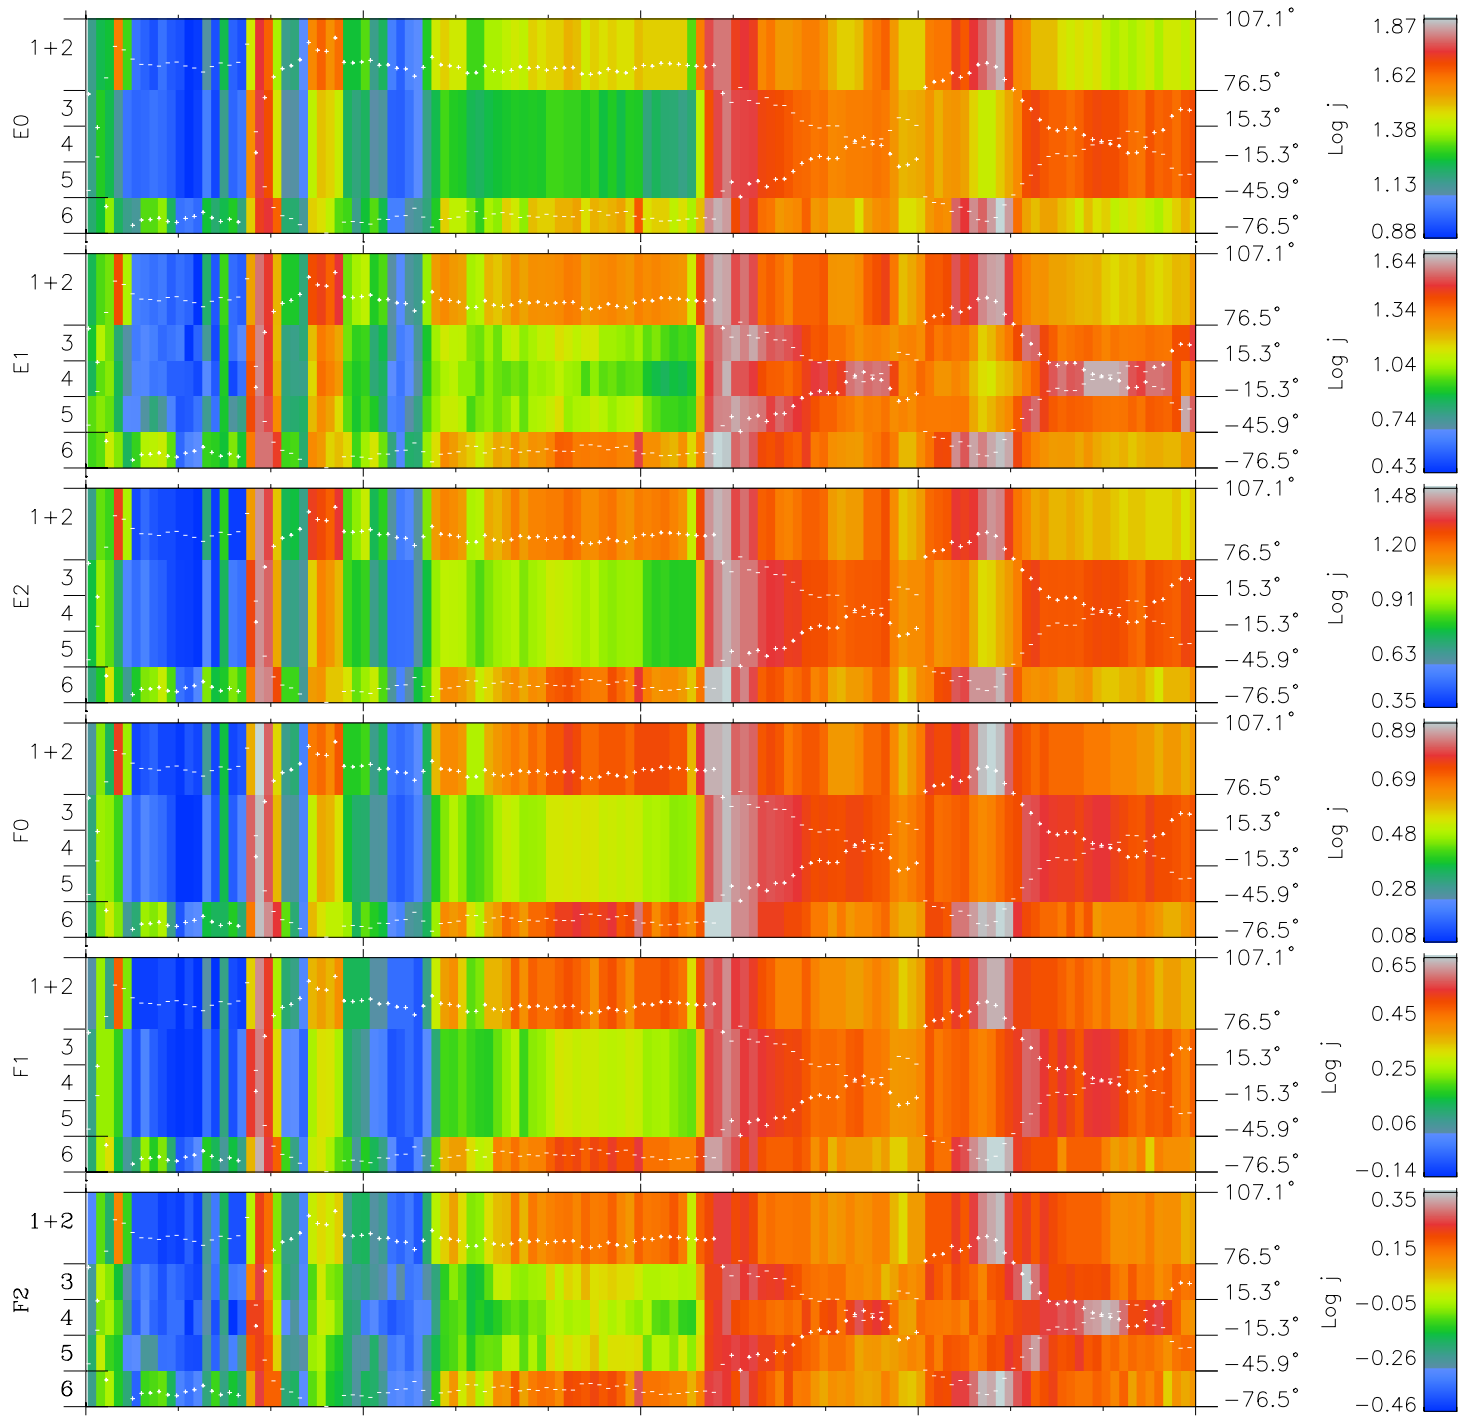

Galileo EPD Real Elevation Anisotropies 98244

Software Version: RTELEV_FLUX V 1.20
Data Production: 06-03-00
Plot Production: Sun Sep 16 13:13:21 2001
Color File: wondr3
Geofactor File: 1.1

00:00:00 1998-244	244-06	244-12	244-18	00:00:00 1998-245	
+	+	+	+	+	X JSE(R _j)
-119.01	-118.67	-118.33	-117.97	-117.60	Y JSE(R _j)
-7.36	-7.72	-8.09	-8.46	-8.83	Z JSE(R _j)
4.74	4.74	4.74	4.74	4.74	

- ◇ = Jupiter look direction
- = Corotation look direction