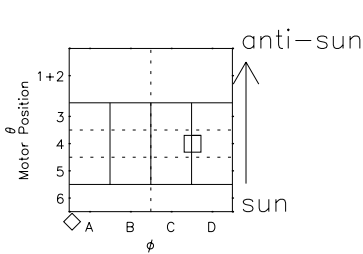

Galileo EPD Real Elevation Anisotropies 98244

Software Version: RTELEV_FLUX V 1.20
Data Production: 06-03-00
Plot Production: Sun Sep 16 13:13:21 2001
Color File: wondr3
Geofactor File: 1.1

00:00:00 1998-244	244-06	244-12	244-18	00:00:00 1998-245	
+	+	+	+	+	X JSE(R _j)
-119.01	-118.67	-118.33	-117.97	-117.60	Y JSE(R _j)
-7.36	-7.72	-8.09	-8.46	-8.83	Z JSE(R _j)
4.74	4.74	4.74	4.74	4.74	

- ◇ = Jupiter look direction
- = Corotation look direction