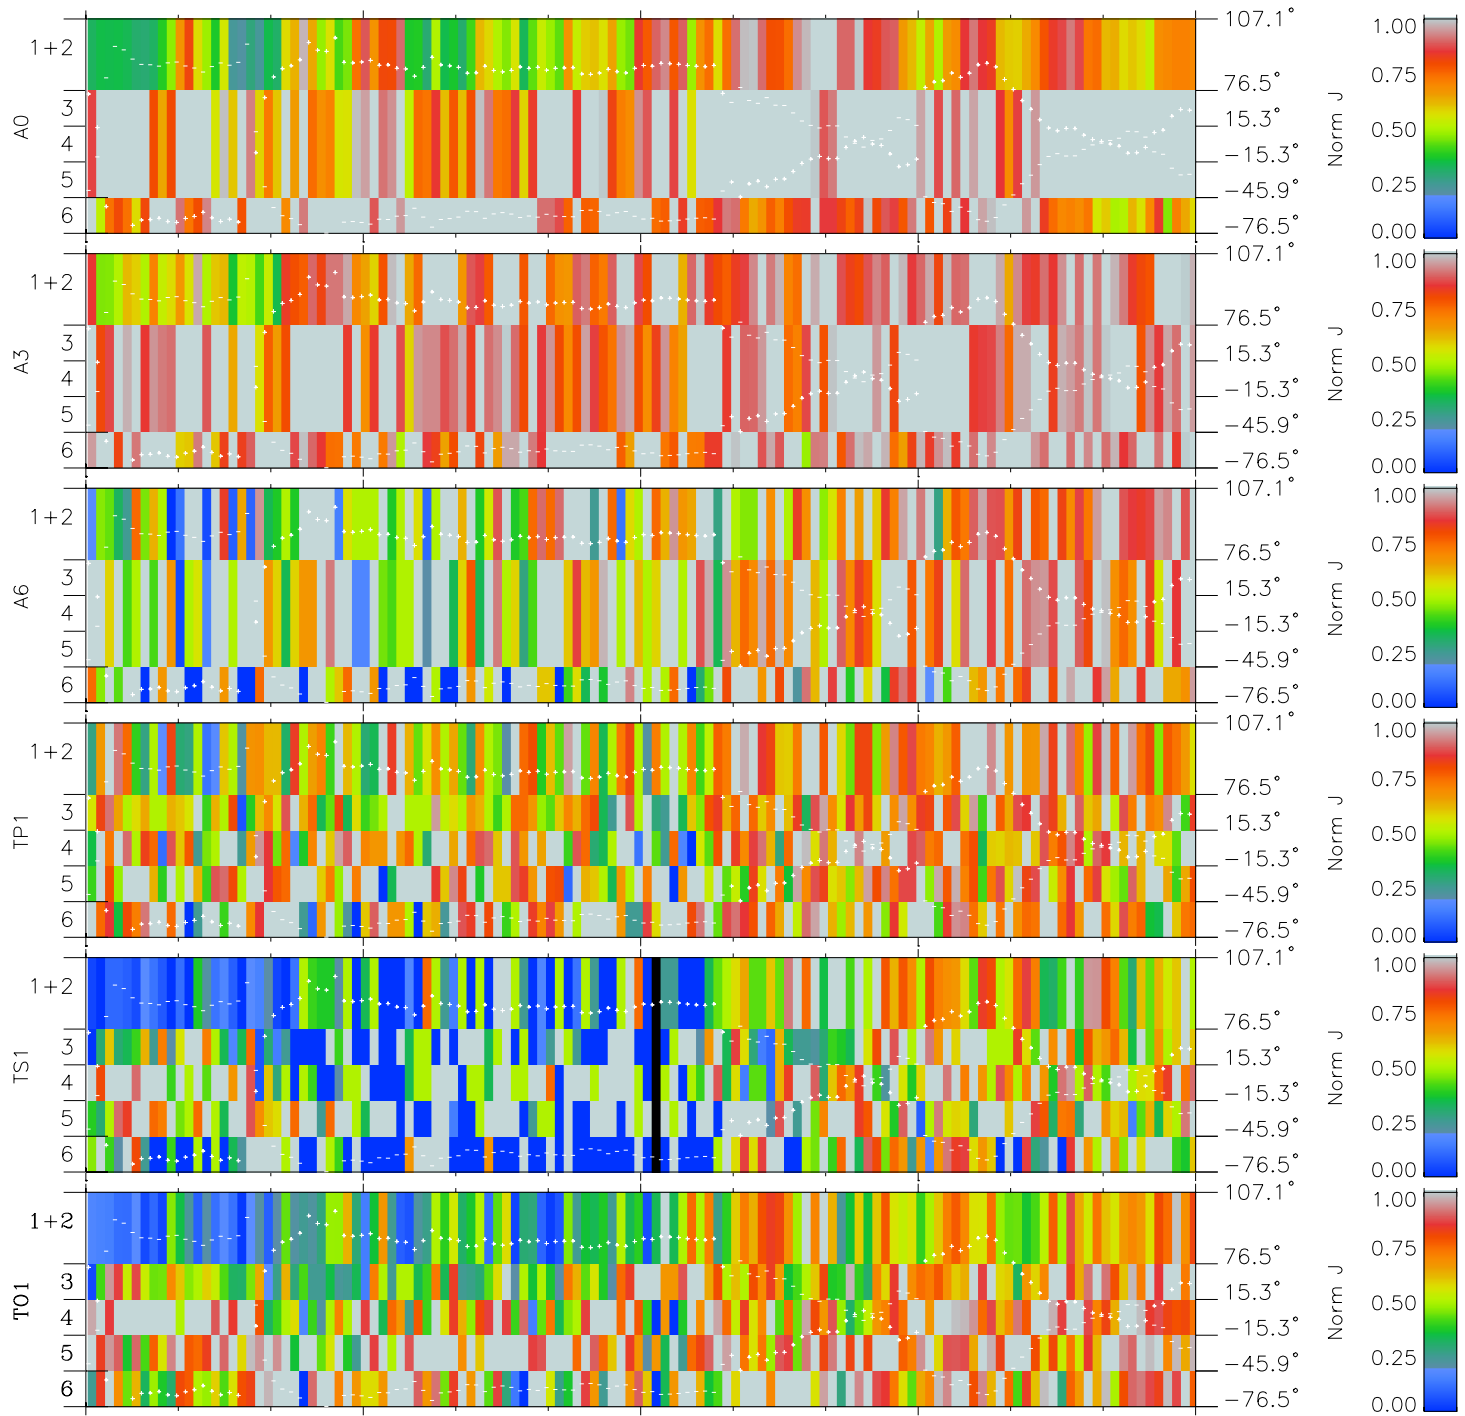

Galileo EPD Real Elevation Anisotropies 98244

Software Version: RTELEV_NORM V 1.20
Data Production: 06-03-00
Plot Production: Sun Sep 16 13:13:28 2001
Color File: wondr3
Geofactor File: 1.1

00:00:00 1998-244	244-06	244-12	244-18	00:00:00 1998-245	
+	+	+	+	+	X JSE(R _j)
-119.01	-118.67	-118.33	-117.97	-117.60	Y JSE(R _j)
-7.36	-7.72	-8.09	-8.46	-8.83	Z JSE(R _j)
4.74	4.74	4.74	4.74	4.74	

- ◇ = Jupiter look direction
- = Corotation look direction