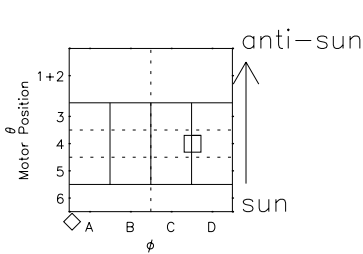

Galileo EPD Real Elevation Anisotropies 98244

Software Version: RTELEV_NORM V 1.20
Data Production: 06-03-00
Plot Production: Sun Sep 16 13:13:28 2001
Color File: wondr3
Geofactor File: 1.1

00:00:00 1998-244	244-06	244-12	244-18	00:00:00 1998-245	
+	+	+	+	+	X JSE(R _j)
-119.01	-118.67	-118.33	-117.97	-117.60	Y JSE(R _j)
-7.36	-7.72	-8.09	-8.46	-8.83	Z JSE(R _j)
4.74	4.74	4.74	4.74	4.74	

- ◇ = Jupiter look direction
- = Corotation look direction