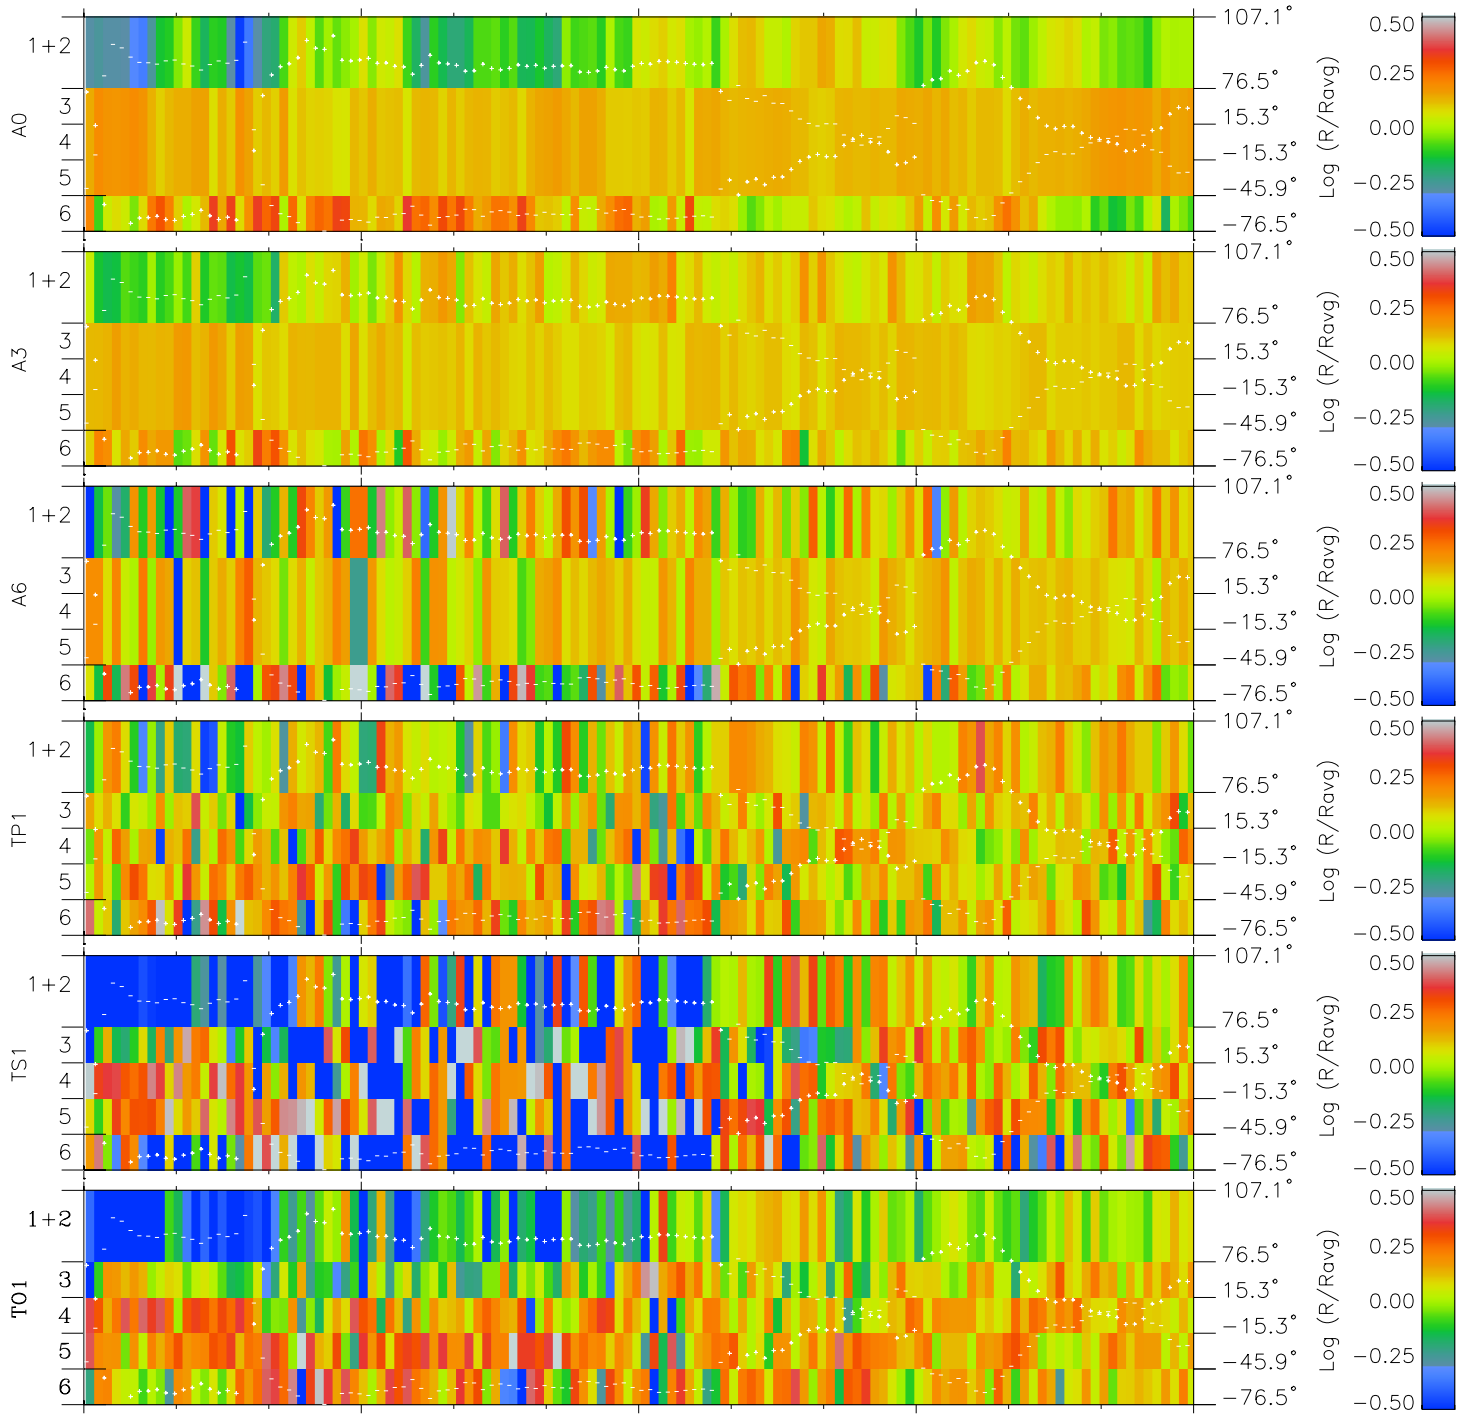

Galileo EPD Real Elevation Anisotropies 98244

Software Version: RTELEV_MEAN V 1.20
 Data Production: 06-03-00
 Plot Production: Sun Sep 16 13:13:05 2001
 Color File: wondr3
 Geofactor File: 1.1

00:00:00 1998-244	244-06	244-12	244-18	00:00:00 1998-245	X JSE(R _j)
+	+	+	+	+	Y JSE(R _j)
-119.01	-118.67	-118.33	-117.97	-117.60	Z JSE(R _j)
-7.36	-7.72	-8.09	-8.46	-8.83	
4.74	4.74	4.74	4.74	4.74	

- ◇ = Jupiter look direction
- = Corotation look direction