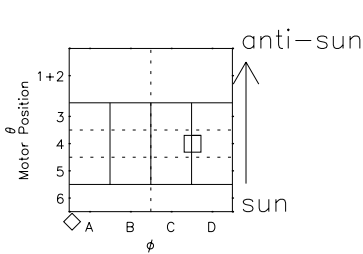

Galileo EPD Real Elevation Anisotropies 98244

Software Version: RTELEV_MEAN V 1.20
 Data Production: 06-03-00
 Plot Production: Sun Sep 16 13:13:05 2001
 Color File: wondr3
 Geofactor File: 1.1

00:00:00 1998-244	244-06	244-12	244-18	00:00:00 1998-245	X JSE(R _j)
+	+	+	+	+	Y JSE(R _j)
-119.01	-118.67	-118.33	-117.97	-117.60	Z JSE(R _j)
-7.36	-7.72	-8.09	-8.46	-8.83	
4.74	4.74	4.74	4.74	4.74	

- ◇ = Jupiter look direction
- = Corotation look direction