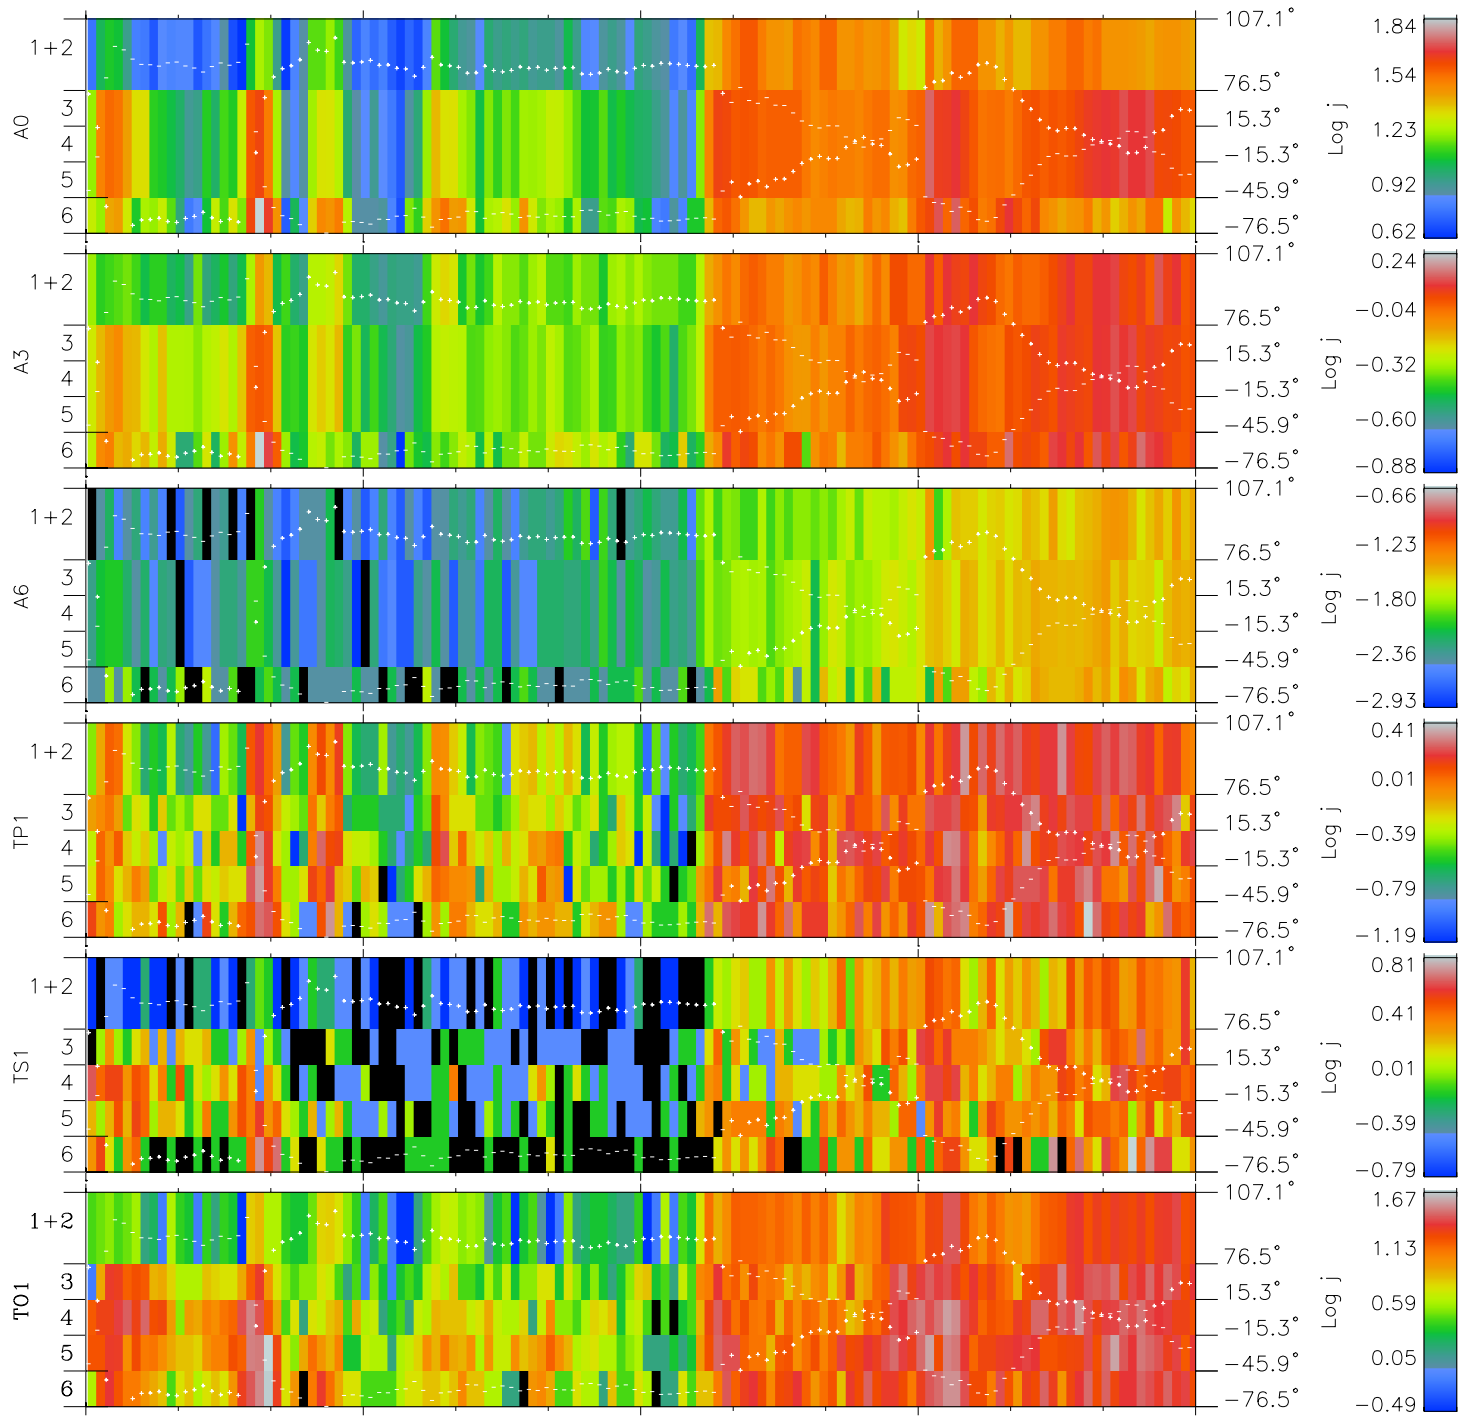

# Galileo EPD Real Elevation Anisotropies 98244

Software Version: RTELEV\_FLUX V 1.20  
 Data Production: 06-03-00  
 Plot Production: Sun Sep 16 13:13:16 2001  
 Color File: wondr3  
 Geofactor File: 1.1

00:00:00 1998-244	244-06	244-12	244-18	00:00:00 1998-245	X JSE( $R_j$ )	Y JSE( $R_j$ )	Z JSE( $R_j$ )
+	+	+	+	+			
-119.01	-118.67	-118.33	-117.97	-117.60			
-7.36	-7.72	-8.09	-8.46	-8.83			
4.74	4.74	4.74	4.74	4.74			

- ◇ = Jupiter look direction
- = Corotation look direction