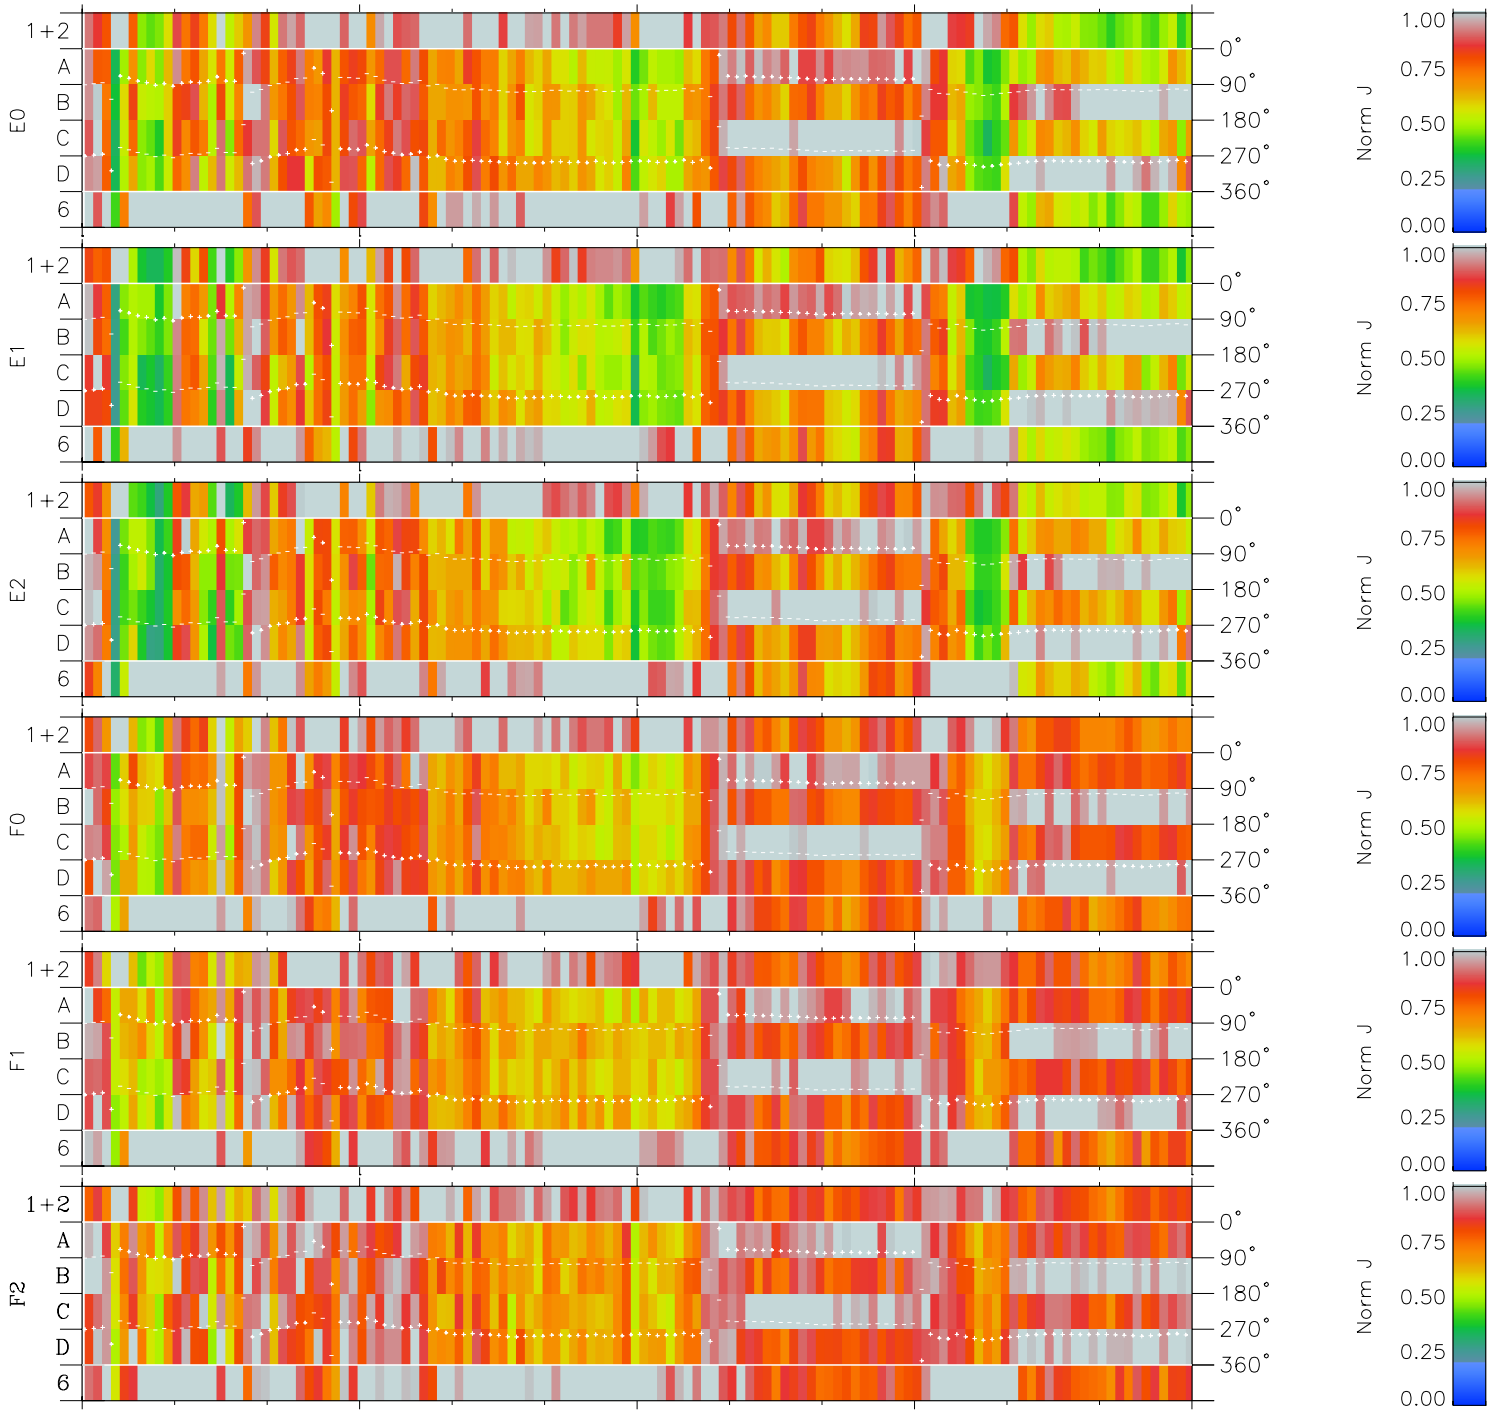

Galileo EPD Real Time Azimuth Anisotropies 98244

Software Version: RTAZIM_NORM V 1.20
Data Production: 06-03-00
Plot Production: Sun Sep 16 13:14:04 2001
Color File: wondr3
Geofactor File: 1.1

00:00:00 1998-244	244-06	244-12	244-18	00:00:00 1998-245	
+	+	+	+	+	
-119.01	-118.67	-118.33	-117.97	-117.60	X JSE(R _j)
-7.36	-7.72	-8.09	-8.46	-8.83	Y JSE(R _j)
4.74	4.74	4.74	4.74	4.74	Z JSE(R _j)

- ◇ = Jupiter look direction
- = Corotation look direction