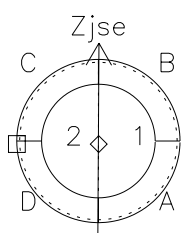

Galileo EPD Real Time Azimuth Anisotropies 98244

Software Version: RTAZIM_NORM V 1.20
Data Production: 06-03-00
Plot Production: Sun Sep 16 13:14:04 2001
Color File: wondr3
Geofactor File: 1.1

00:00:00 1998-244	244-06	244-12	244-18	00:00:00 1998-245	
+	+	+	+	+	
-119.01	-118.67	-118.33	-117.97	-117.60	X JSE(R _j)
-7.36	-7.72	-8.09	-8.46	-8.83	Y JSE(R _j)
4.74	4.74	4.74	4.74	4.74	Z JSE(R _j)

- ◇ = Jupiter look direction
- = Corotation look direction