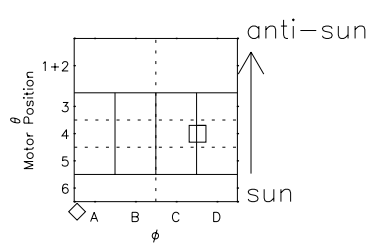

Galileo EPD Real Time Azimuth Anisotropies 98244

Software Version: RTAZIM_NORM V 1.20
Data Production: 06-03-00
Plot Production: Sun Sep 16 13:14:04 2001
Color File: wondr3
Geofactor File: 1.1

00:00:00 1998-244	244-06	244-12	244-18	00:00:00 1998-245	
+	+	+	+	+	
-119.01	-118.67	-118.33	-117.97	-117.60	X JSE(R _j)
-7.36	-7.72	-8.09	-8.46	-8.83	Y JSE(R _j)
4.74	4.74	4.74	4.74	4.74	Z JSE(R _j)

- ◇ = Jupiter look direction
- = Corotation look direction