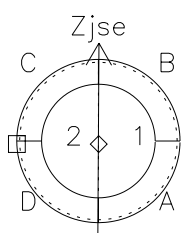

Galileo EPD Real Time Azimuth Anisotropies 98244

Software Version: RTAZIM_MEAN V 1.20
Data Production: 06-03-00
Plot Production: Sun Sep 16 13:13:44 2001
Color File: wondr3
Geofactor File: 1.1

00:00:00 1998-244	244-06	244-12	244-18	00:00:00 1998-245	
+	+	+	+	+	
-119.01	-118.67	-118.33	-117.97	-117.60	X JSE(R _j)
-7.36	-7.72	-8.09	-8.46	-8.83	Y JSE(R _j)
4.74	4.74	4.74	4.74	4.74	Z JSE(R _j)

- ◇ = Jupiter look direction
- = Corotation look direction