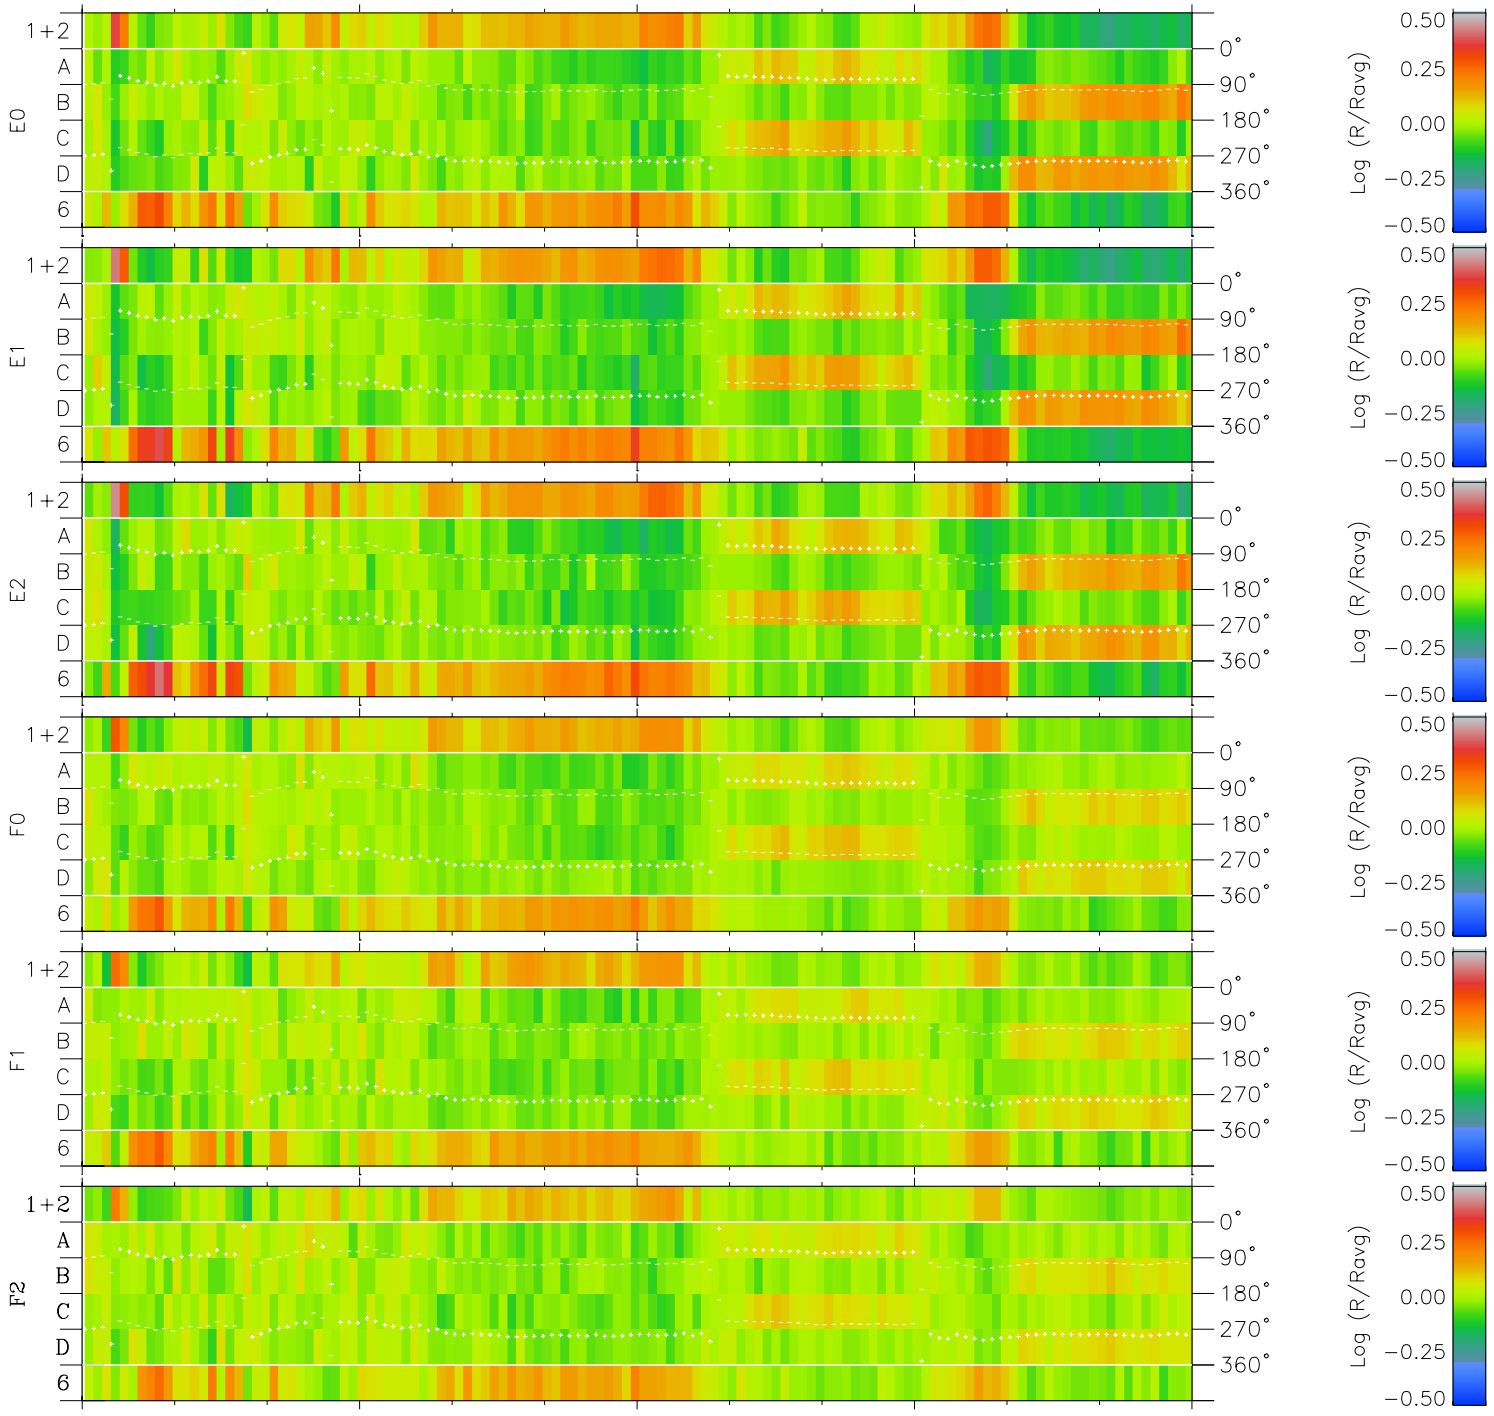

Galileo EPD Real Time Azimuth Anisotropies 98244

Software Version: RTAZIM_MEAN V 1.20
Data Production: 06-03-00
Plot Production: Sun Sep 16 13:13:44 2001
Color File: wondr3
Geofactor File: 1.1

00:00:00 1998-244	244-06	244-12	244-18	00:00:00 1998-245	
+	+	+	+	+	
-119.01	-118.67	-118.33	-117.97	-117.60	X JSE(R _j)
-7.36	-7.72	-8.09	-8.46	-8.83	Y JSE(R _j)
4.74	4.74	4.74	4.74	4.74	Z JSE(R _j)

- ◇ = Jupiter look direction
- = Corotation look direction