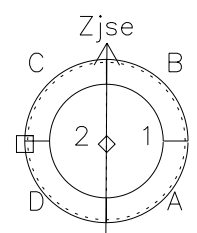

Galileo EPD Real Time Azimuth Anisotropies 98244

Software Version: RTAZIM_FLUX V 1.20
Data Production: 06-03-00
Plot Production: Sun Sep 16 13:13:54 2001
Color File: wondr3
Geofactor File: 1.1

00:00:00 1998-244	244-06	244-12	244-18	00:00:00 1998-245	
+	+	+	+	+	X JSE(R _j)
-119.01	-118.67	-118.33	-117.97	-117.60	Y JSE(R _j)
-7.36	-7.72	-8.09	-8.46	-8.83	Z JSE(R _j)
4.74	4.74	4.74	4.74	4.74	

- ◇ = Jupiter look direction
- = Corotation look direction