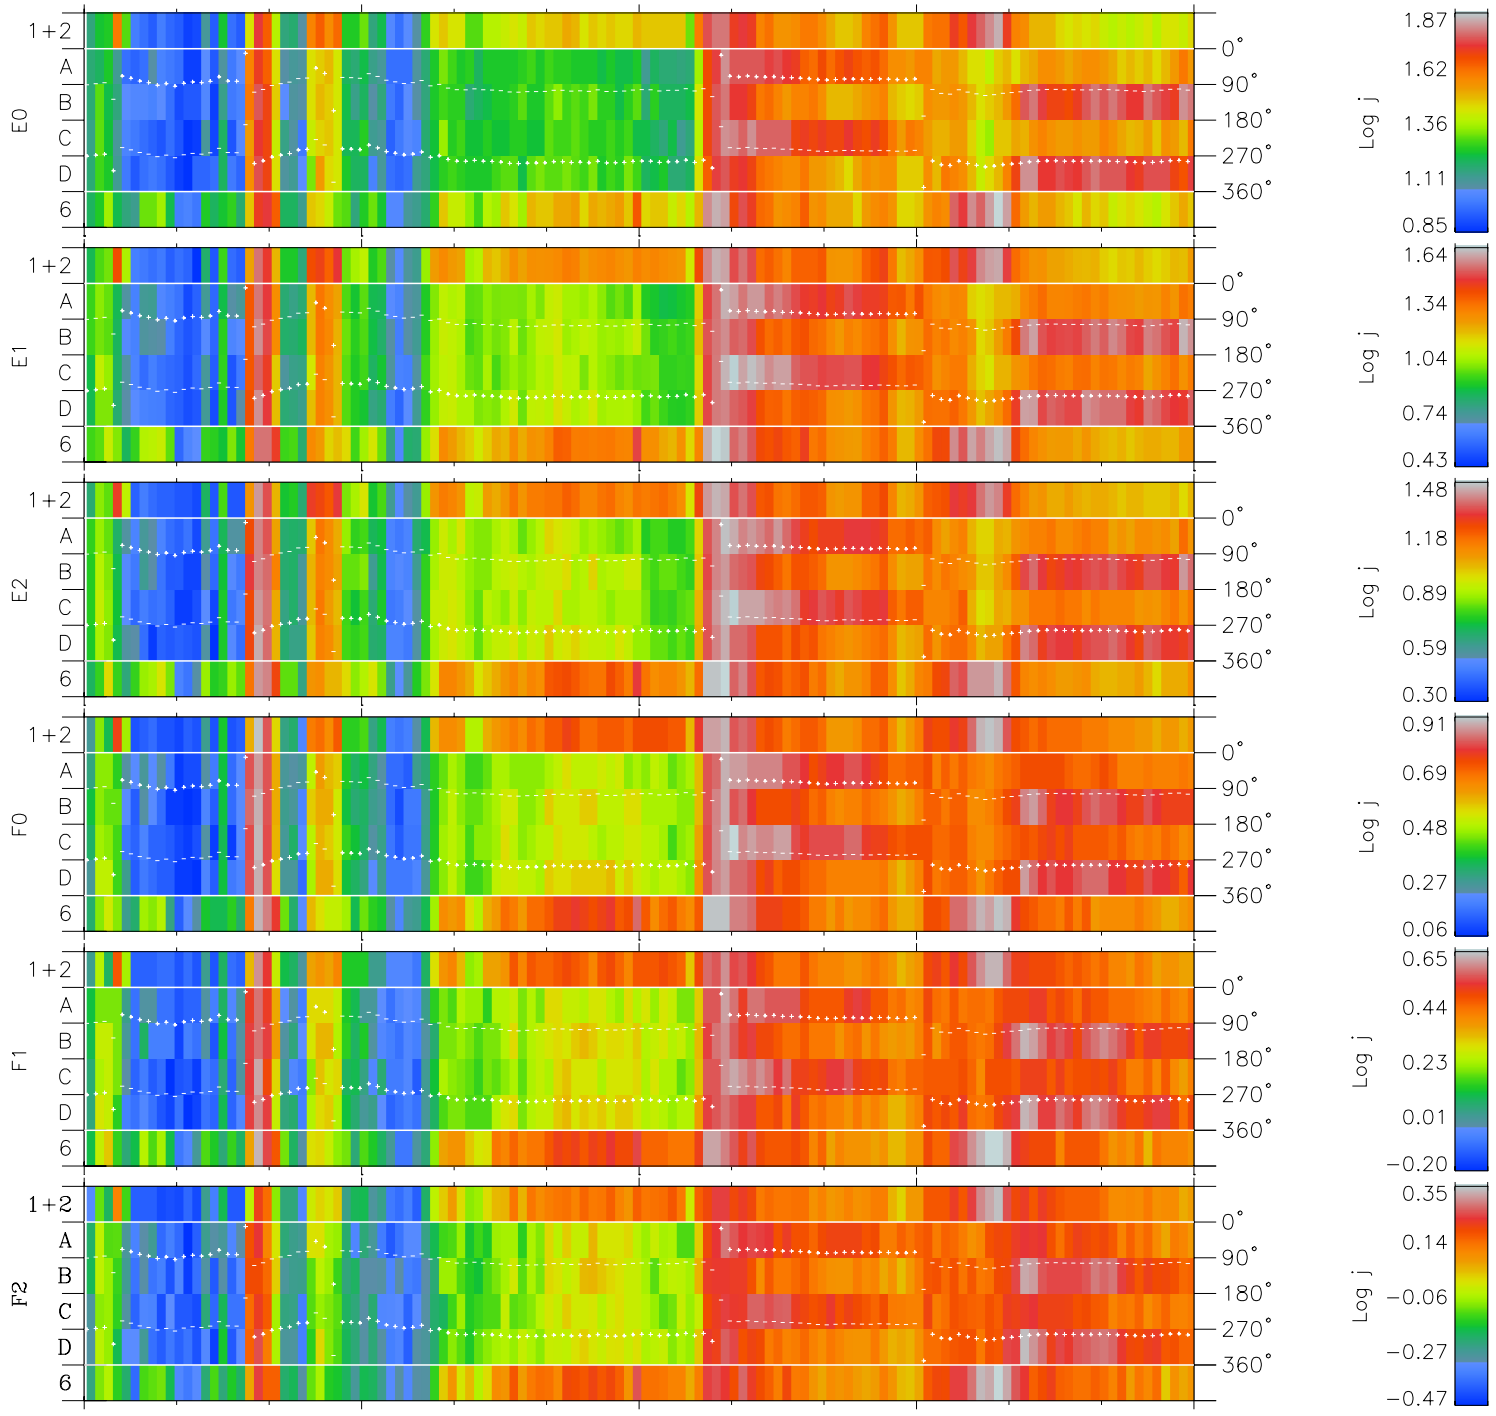

Galileo EPD Real Time Azimuth Anisotropies 98244

Software Version: RTAZIM_FLUX V 1.20
Data Production: 06-03-00
Plot Production: Sun Sep 16 13:13:54 2001
Color File: wondr3
Geofactor File: 1.1

00:00:00 1998-244	244-06	244-12	244-18	00:00:00 1998-245	
+	+	+	+	+	X JSE(R _j)
-119.01	-118.67	-118.33	-117.97	-117.60	Y JSE(R _j)
-7.36	-7.72	-8.09	-8.46	-8.83	Z JSE(R _j)
4.74	4.74	4.74	4.74	4.74	

- ◇ = Jupiter look direction
- = Corotation look direction