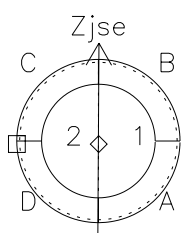

Galileo EPD Real Time Azimuth Anisotropies 98244

Software Version: RTAZIM_NORM V 1.20
 Data Production: 06-03-00
 Plot Production: Sun Sep 16 13:14:00 2001
 Color File: wondr3
 Geofactor File: 1.1

00:00:00 1998-244	244-06	244-12	244-18	00:00:00 1998-245	
+	+	+	+	+	
-119.01	-118.67	-118.33	-117.97	-117.60	X JSE(R _j)
-7.36	-7.72	-8.09	-8.46	-8.83	Y JSE(R _j)
4.74	4.74	4.74	4.74	4.74	Z JSE(R _j)

- ◇ = Jupiter look direction
- = Corotation look direction