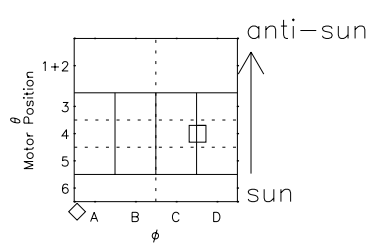

Galileo EPD Real Time Azimuth Anisotropies 98244

Software Version: RTAZIM_NORM V 1.20
 Data Production: 06-03-00
 Plot Production: Sun Sep 16 13:14:00 2001
 Color File: wondr3
 Geofactor File: 1.1

00:00:00 1998-244	244-06	244-12	244-18	00:00:00 1998-245	
+	+	+	+	+	
-119.01	-118.67	-118.33	-117.97	-117.60	X JSE(R _j)
-7.36	-7.72	-8.09	-8.46	-8.83	Y JSE(R _j)
4.74	4.74	4.74	4.74	4.74	Z JSE(R _j)

- ◇ = Jupiter look direction
- = Corotation look direction