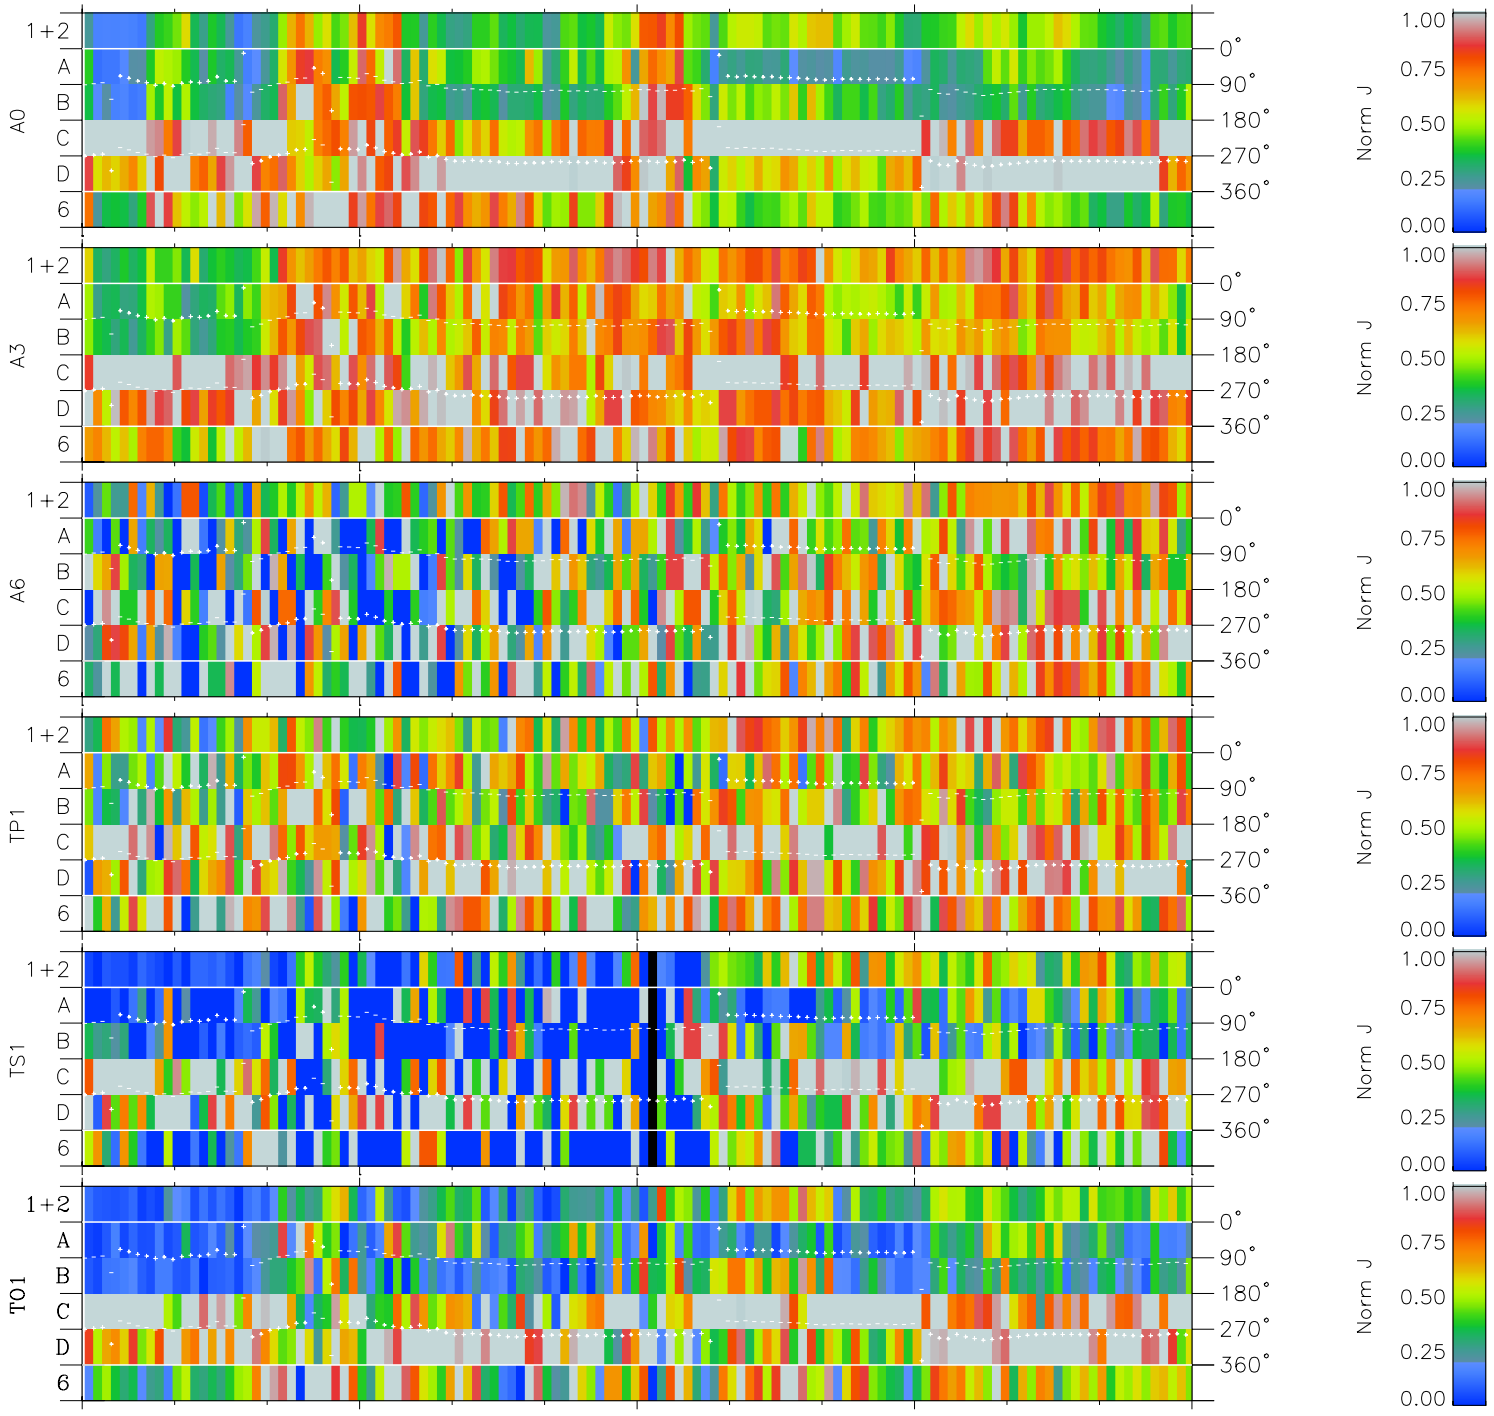

Galileo EPD Real Time Azimuth Anisotropies 98244

Software Version: RTAZIM_NORM V 1.20
 Data Production: 06-03-00
 Plot Production: Sun Sep 16 13:14:00 2001
 Color File: wondr3
 Geofactor File: 1.1

00:00:00 1998-244	244-06	244-12	244-18	00:00:00 1998-245	
+	+	+	+	+	
-119.01	-118.67	-118.33	-117.97	-117.60	X JSE(R _j)
-7.36	-7.72	-8.09	-8.46	-8.83	Y JSE(R _j)
4.74	4.74	4.74	4.74	4.74	Z JSE(R _j)

- ◇ = Jupiter look direction
- = Corotation look direction