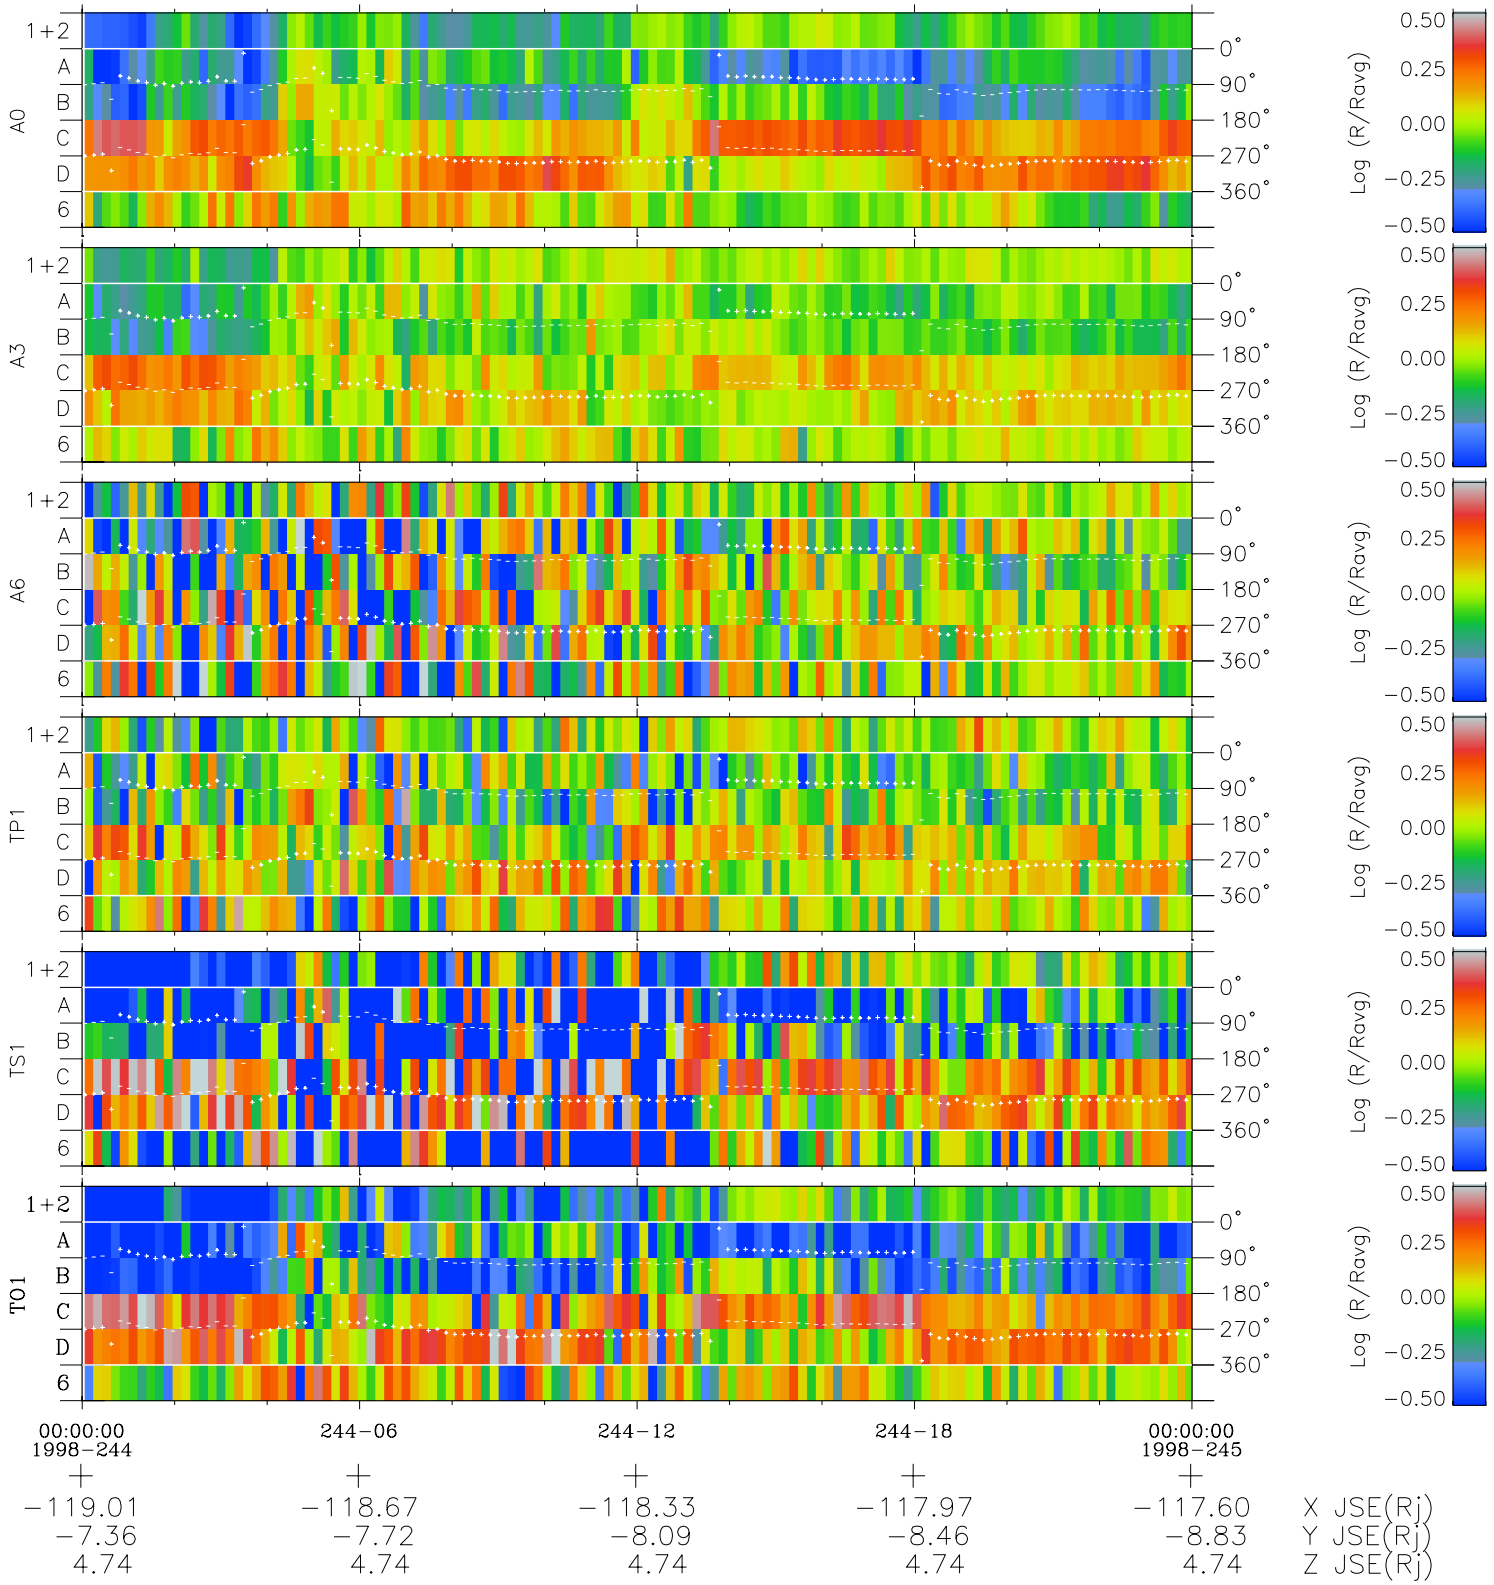

Galileo EPD Real Time Azimuth Anisotropies 98244

Software Version: RTAZIM_MEAN V 1.20
Data Production: 06-03-00
Plot Production: Sun Sep 16 13:13:39 2001
Color File: wondr3
Geofactor File: 1.1

◇ = Jupiter look direction
□ = Corotation look direction