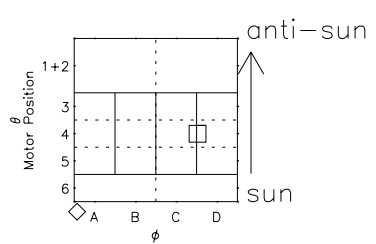

Galileo EPD Real Time Azimuth Anisotropies 98244

Software Version: RTAZIM_MEAN V 1.20
Data Production: 06-03-00
Plot Production: Sun Sep 16 13:13:39 2001
Color File: wondr3
Geofactor File: 1.1

◇ = Jupiter look direction
□ = Corotation look direction