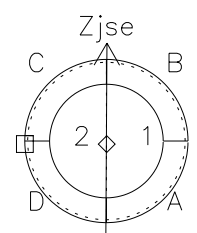

Galileo EPD Real Time Azimuth Anisotropies 98244

Software Version: RTAZIM_MEAN V 1.20
Data Production: 06-03-00
Plot Production: Sun Sep 16 13:13:39 2001
Color File: wondr3
Geofactor File: 1.1

◇ = Jupiter look direction
□ = Corotation look direction