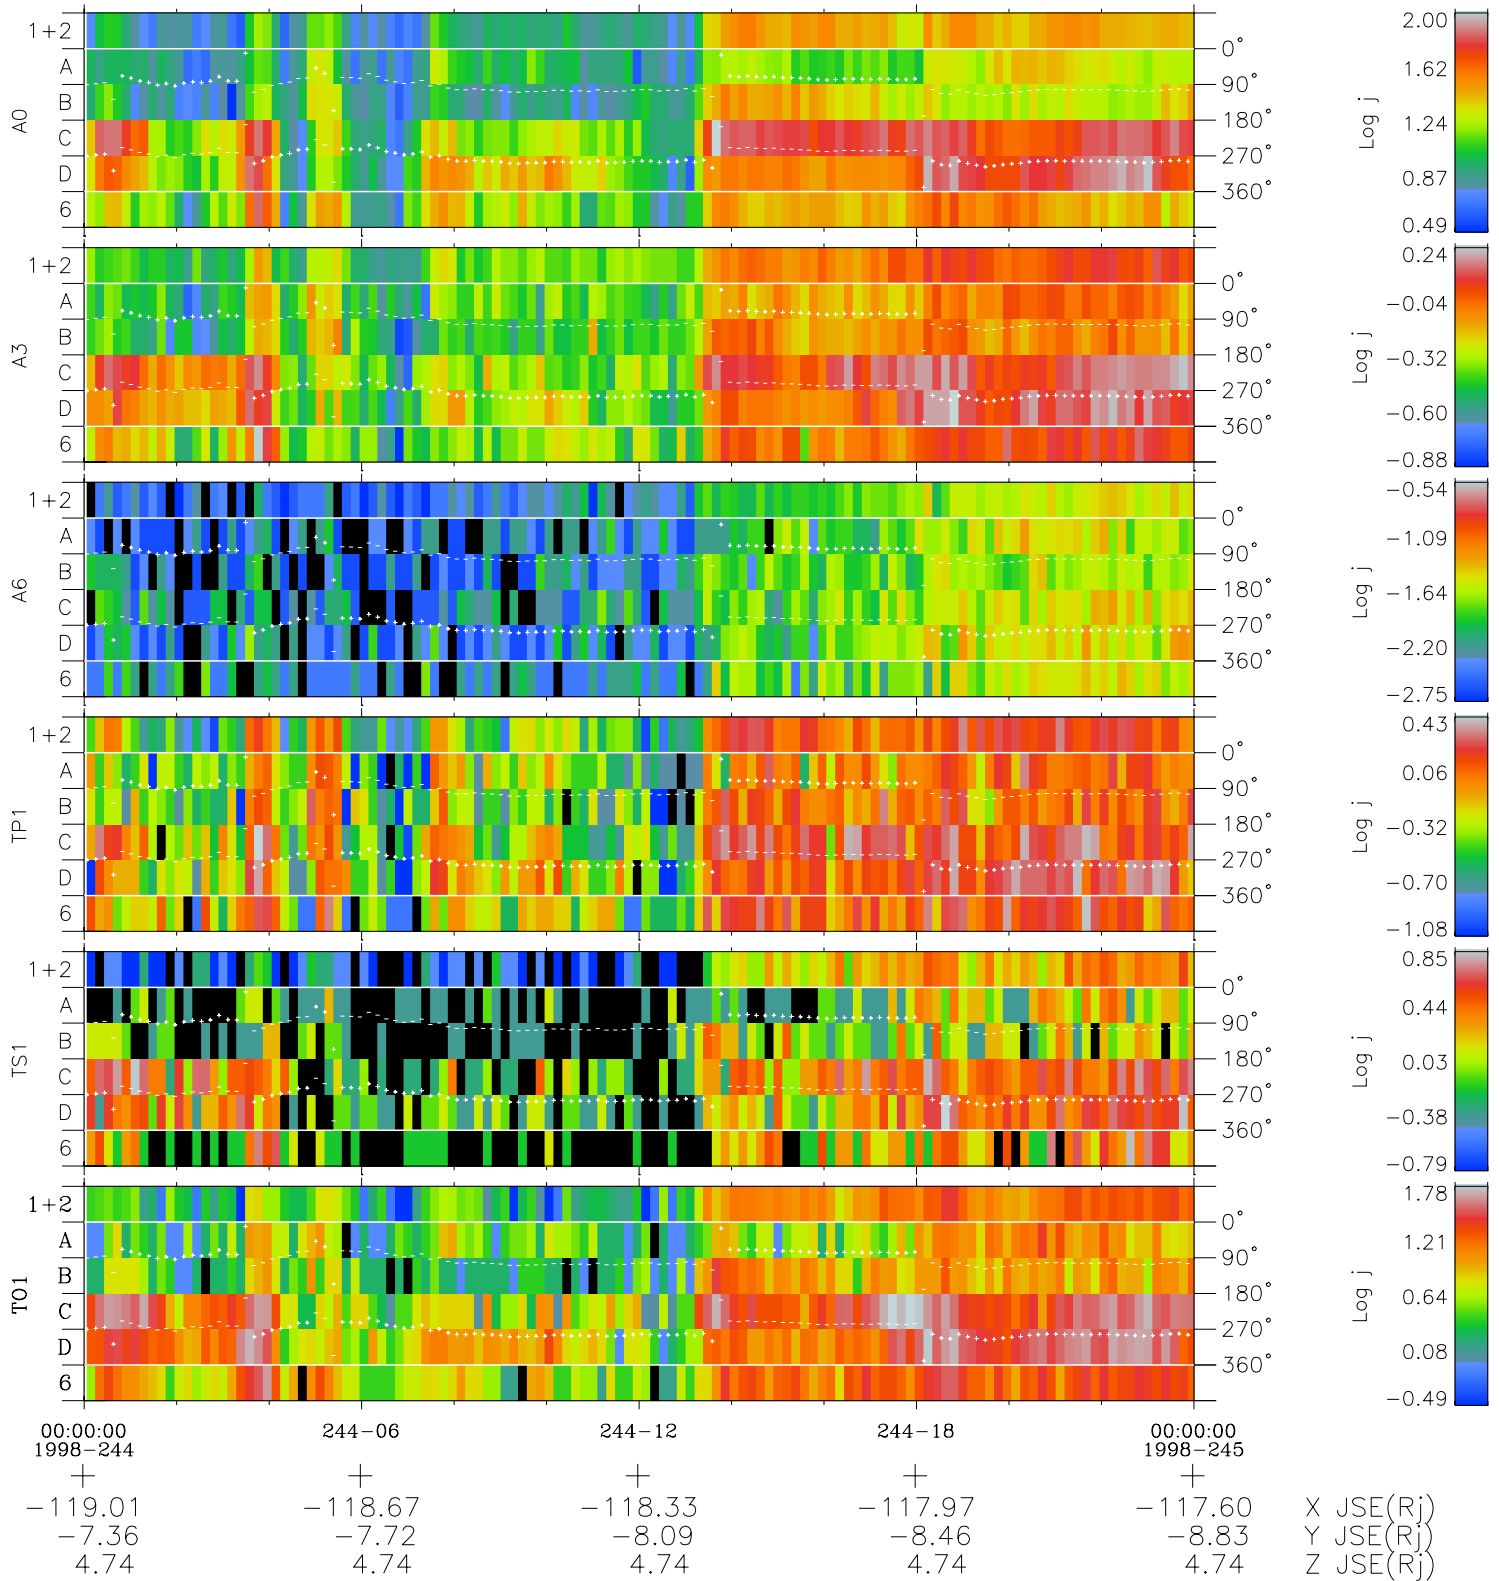

Galileo EPD Real Time Azimuth Anisotropies 98244

Software Version: RTAZIM_FLUX V 1.20
Data Production: 06-03-00
Plot Production: Sun Sep 16 13:13:49 2001
Color File: wondr3
Geofactor File: 1.1

- ◇ = Jupiter look direction
- = Corotation look direction