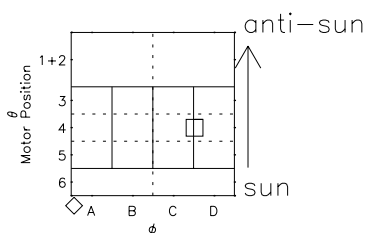

Galileo EPD Real Time Azimuth Anisotropies 98244

Software Version: RTAZIM_FLUX V 1.20
Data Production: 06-03-00
Plot Production: Sun Sep 16 13:13:49 2001
Color File: wondr3
Geofactor File: 1.1

- ◇ = Jupiter look direction
- = Corotation look direction