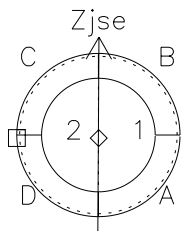

Galileo EPD Real Time Azimuth Anisotropies 98244

Software Version: RTAZIM_FLUX V 1.20
Data Production: 06-03-00
Plot Production: Sun Sep 16 13:13:49 2001
Color File: wondr3
Geofactor File: 1.1

- ◇ = Jupiter look direction
- = Corotation look direction