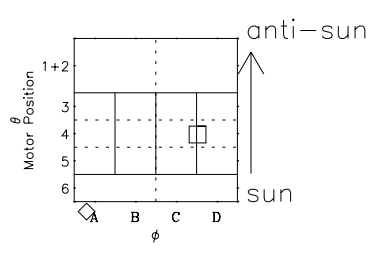

# Galileo EPD Real Time Omni Spectrum 98243

Software Version: RTSPEC\_OMNI V 1.20  
 Data Production: 06-03-00  
 Plot Production: Sun Sep 16 13:04:31 2001  
 Color File: wondr3  
 Geofactor File: 1.1

◇ = Jupiter look direction  
 □ = Corotation look direction