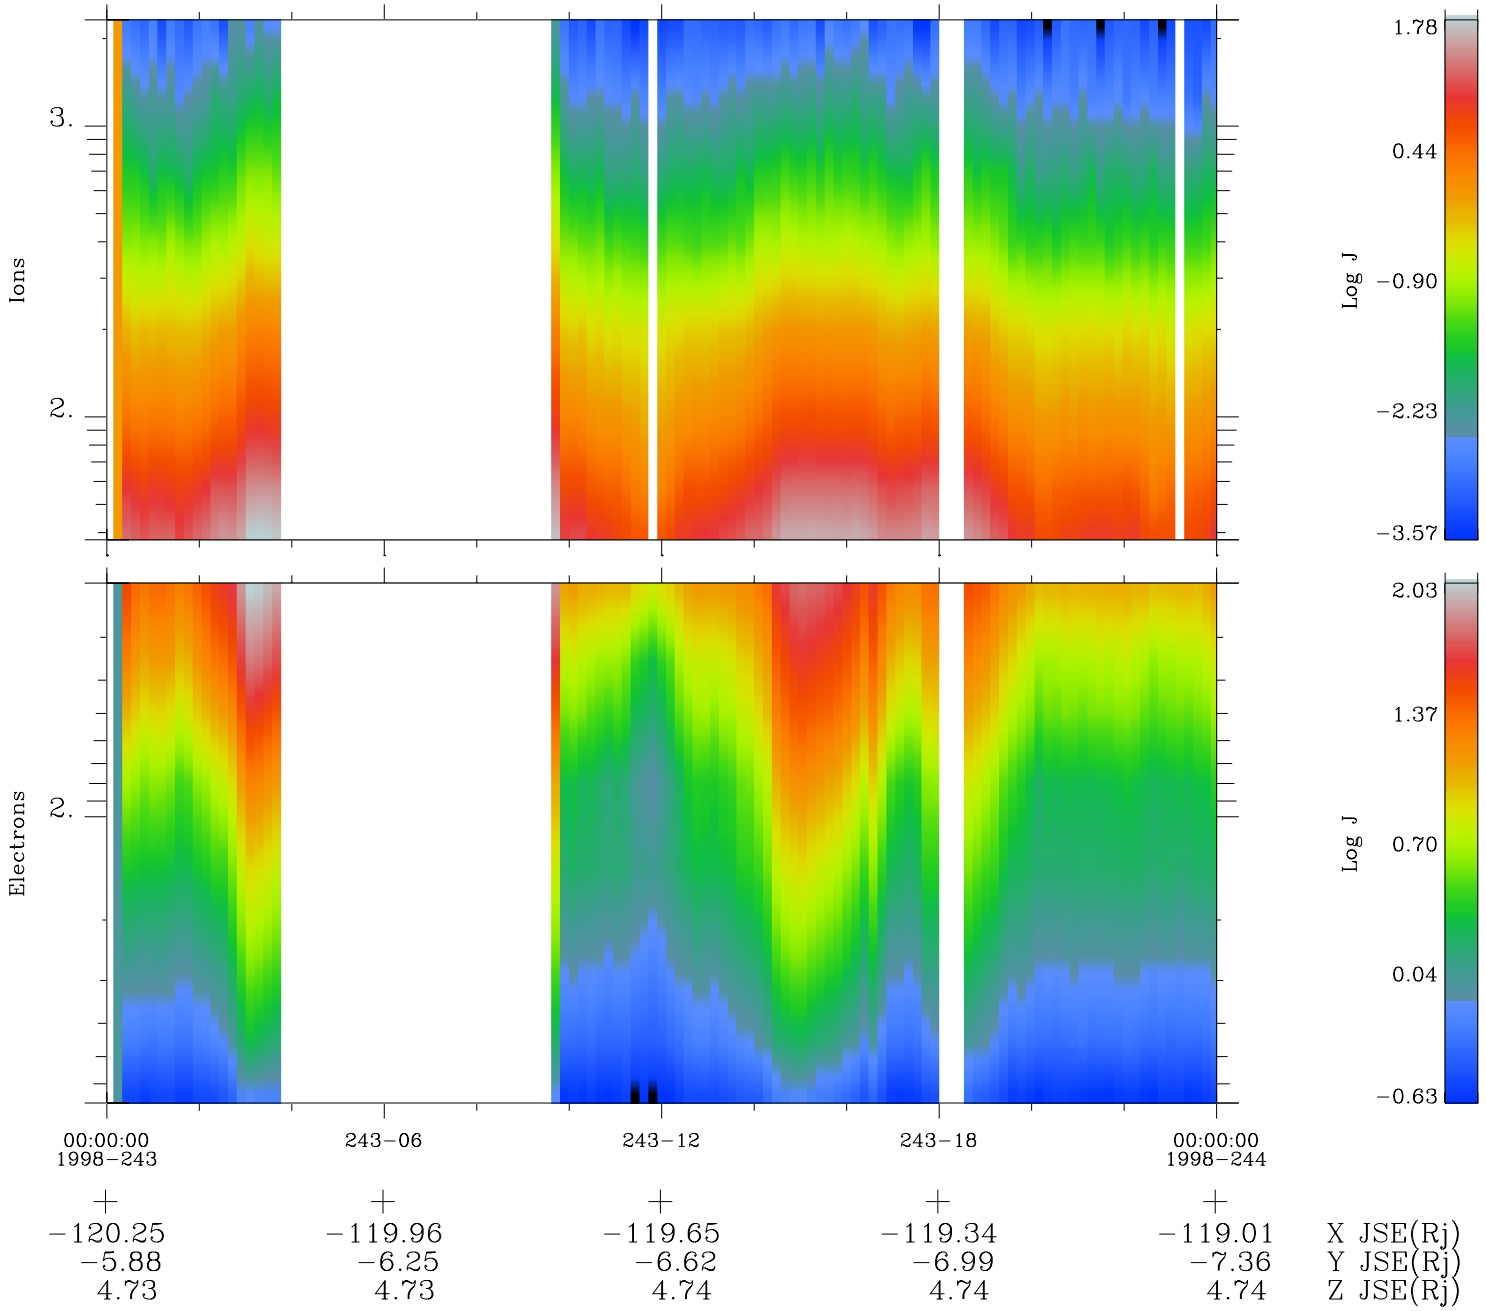

# Galileo EPD Real Time Omni Spectrum 98243

Software Version: RTSPEC\_OMNI V 1.20  
 Data Production: 06-03-00  
 Plot Production: Sun Sep 16 13:04:31 2001  
 Color File: wondr3  
 Geofactor File: 1.1

◇ = Jupiter look direction  
 □ = Corotation look direction