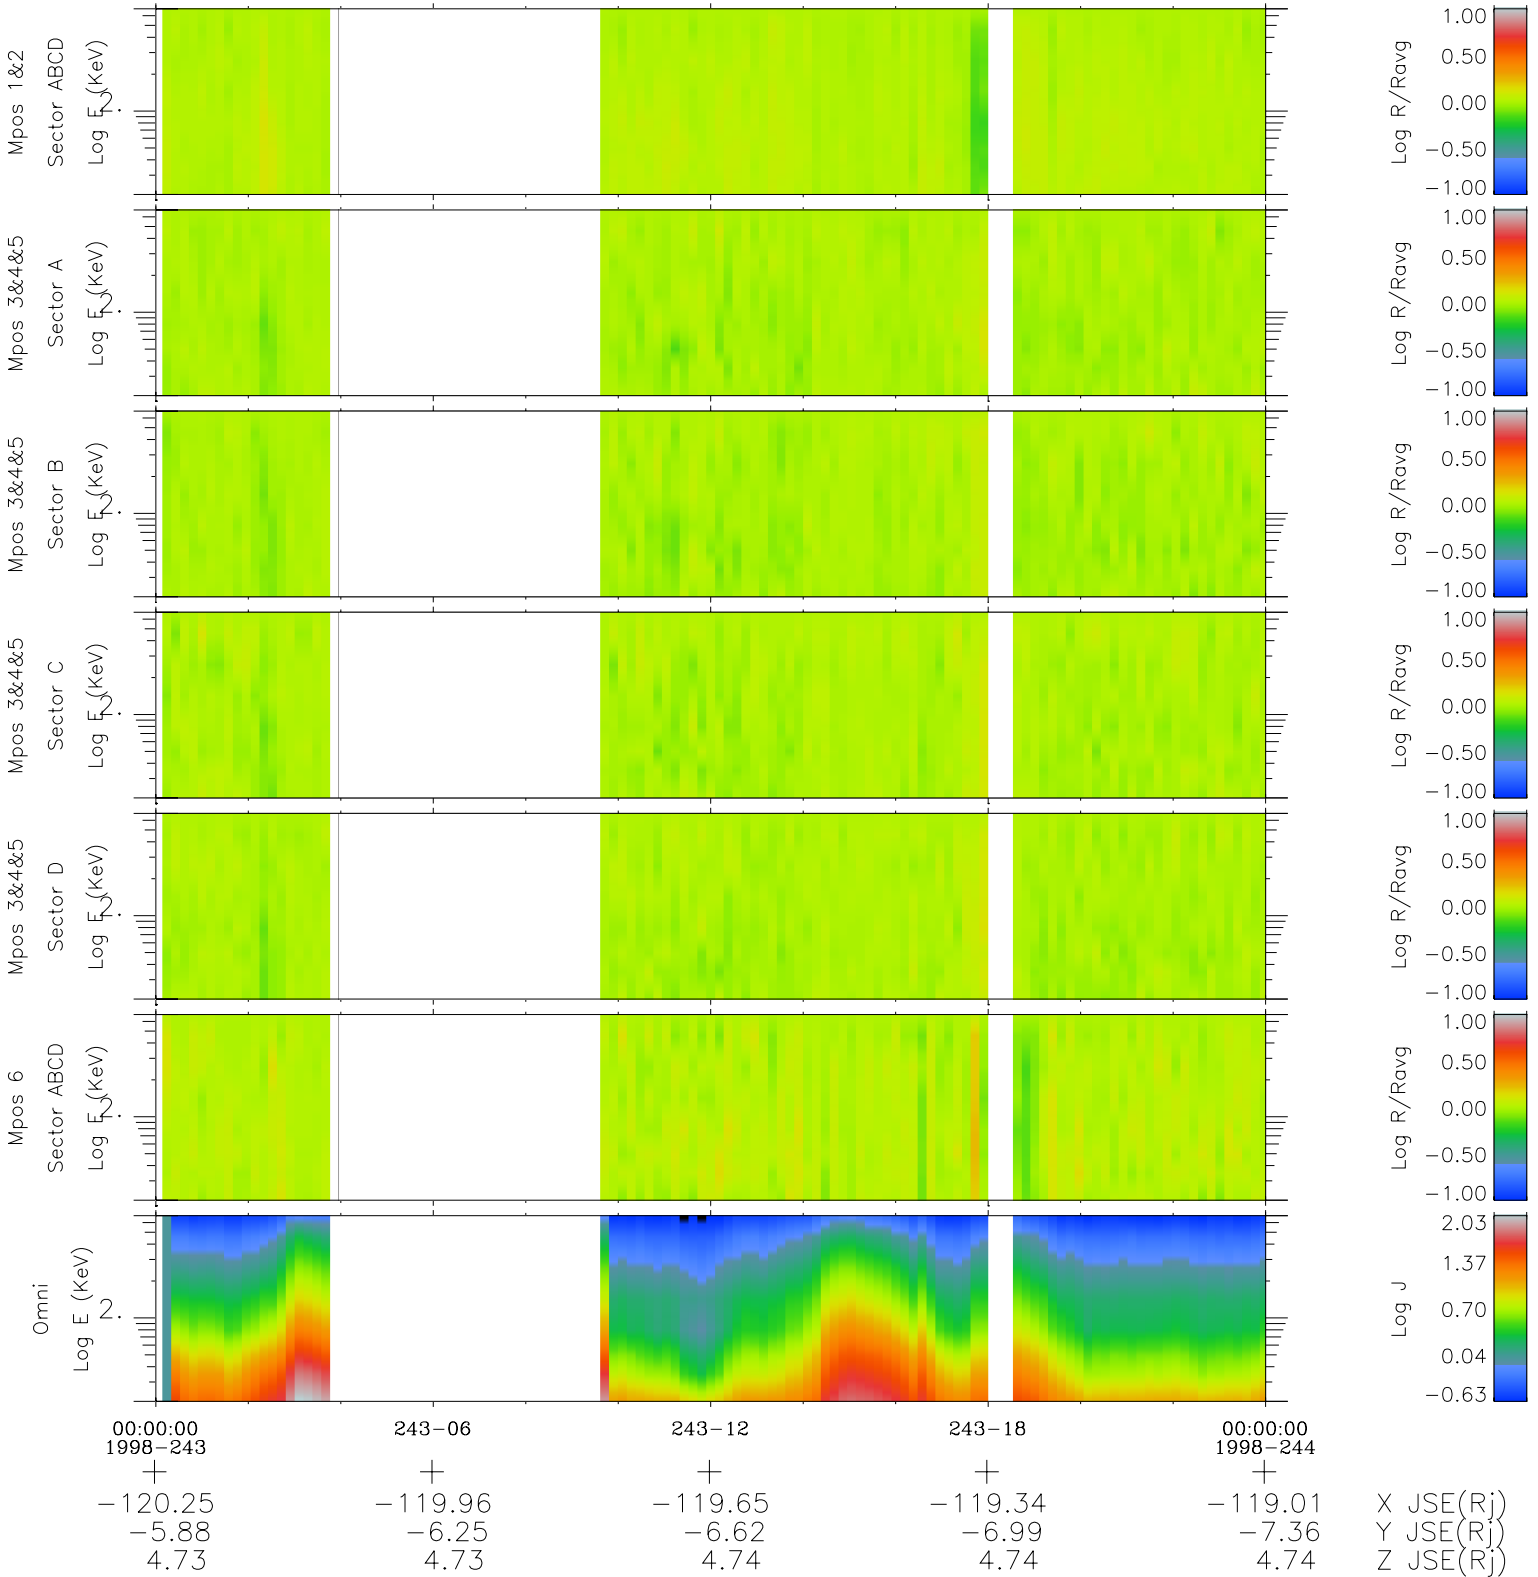

# Galileo EPD Real Time R6 Electrons Spectra 98243

Software Version: RTSPEC\_R6 V 1.20  
 Data Production: 06-03-00  
 Plot Production: Sun Sep 16 13:04:26 2001  
 Color File: wondr3  
 Geofactor File: 1.1

- ◇ = Jupiter look direction
- = Corotation look direction