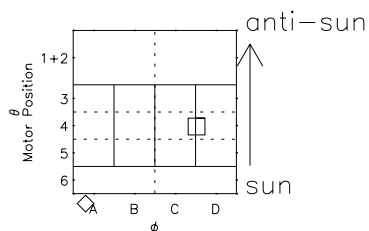

# Galileo EPD Real Time R6 Ions Spectra 98243

Software Version: RTSPEC\_R6 V 1.20  
 Data Production: 06-03-00  
 Plot Production: Sun Sep 16 13:04:20 2001  
 Color File: wondr3  
 Geofactor File: 1.1

- ◇ = Jupiter look direction
- = Corotation look direction