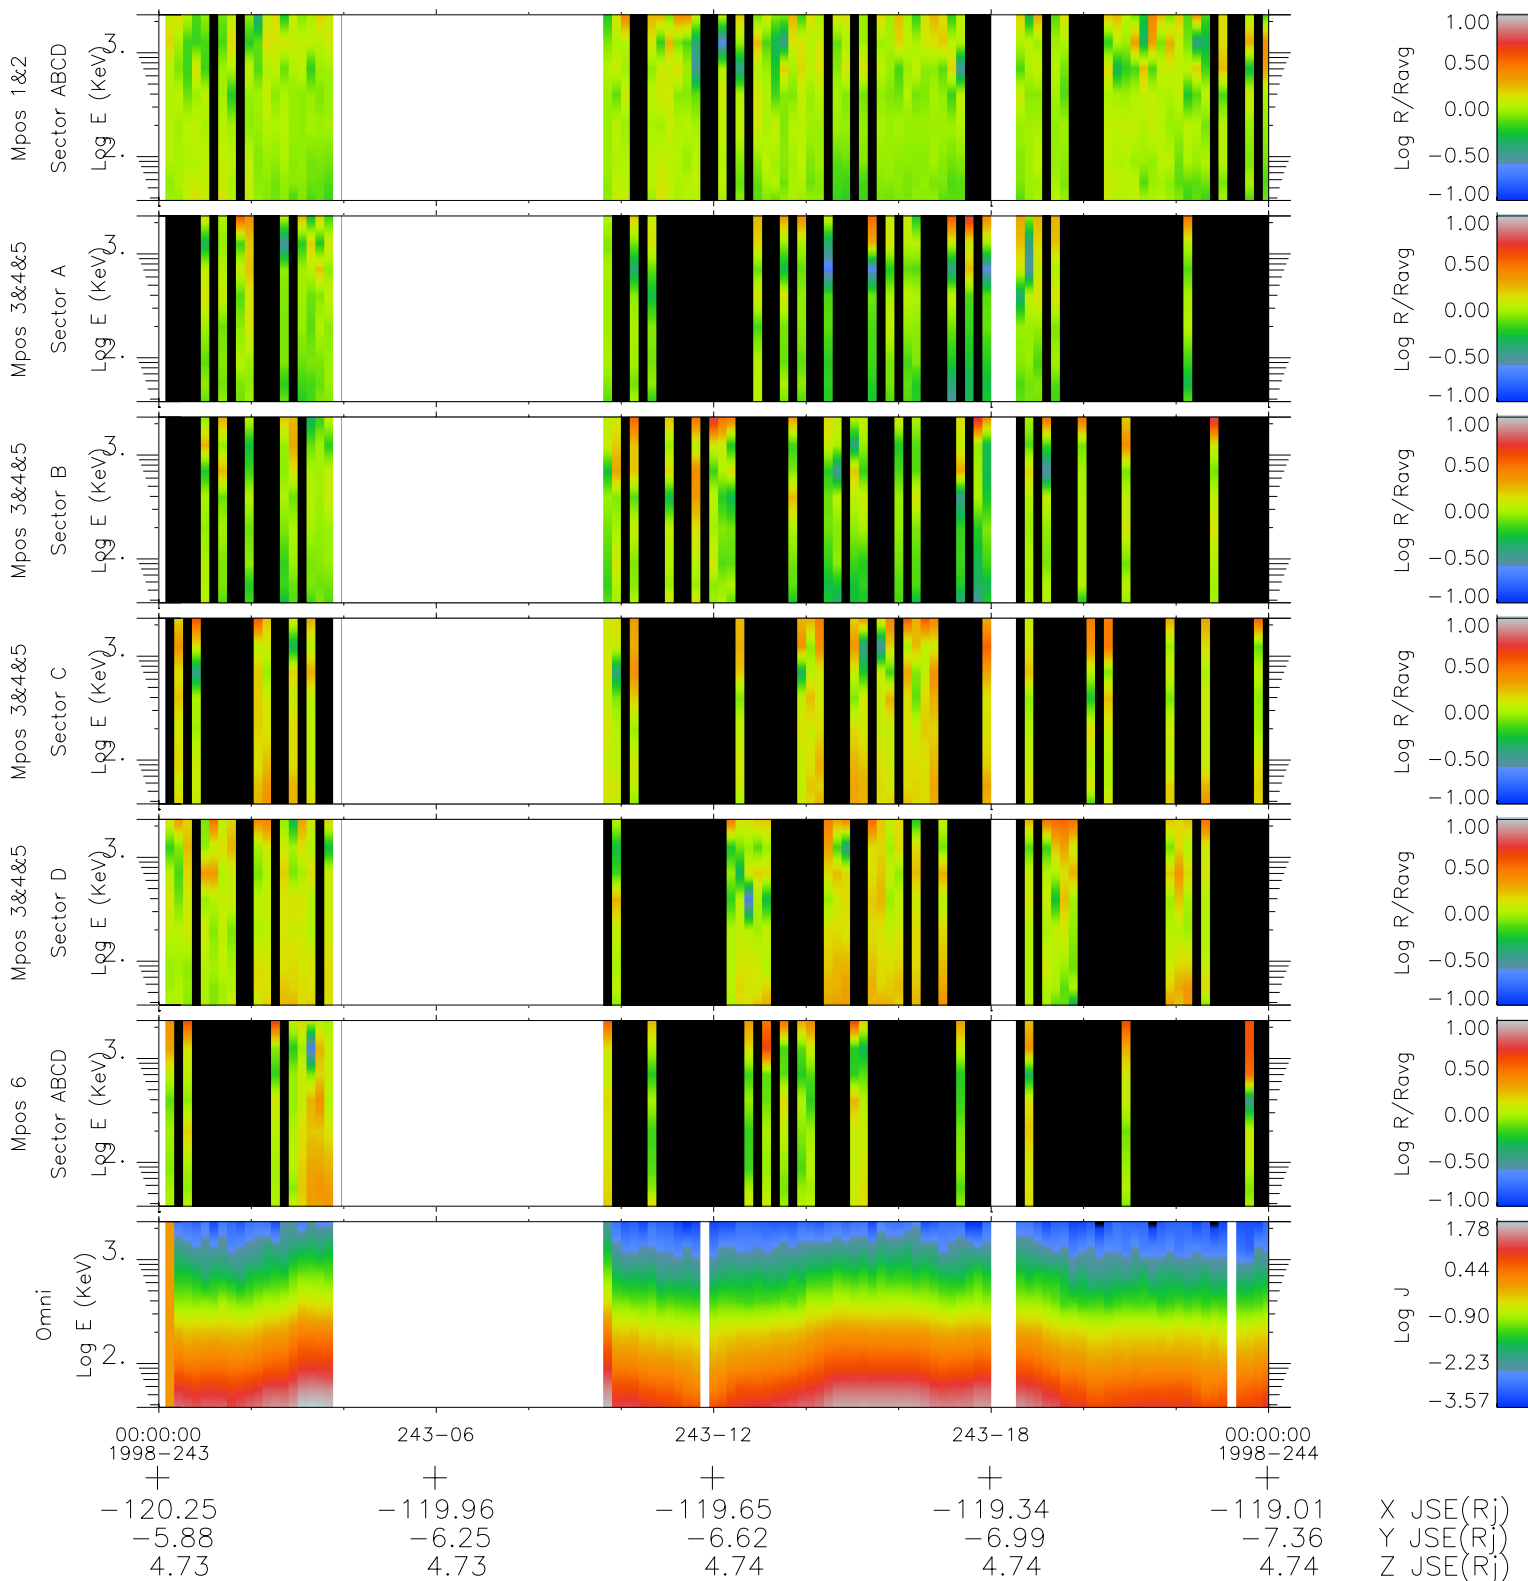

# Galileo EPD Real Time R6 Ions Spectra 98243

Software Version: RTSPEC\_R6 V 1.20  
 Data Production: 06-03-00  
 Plot Production: Sun Sep 16 13:04:20 2001  
 Color File: wondr3  
 Geofactor File: 1.1

- ◇ = Jupiter look direction
- = Corotation look direction