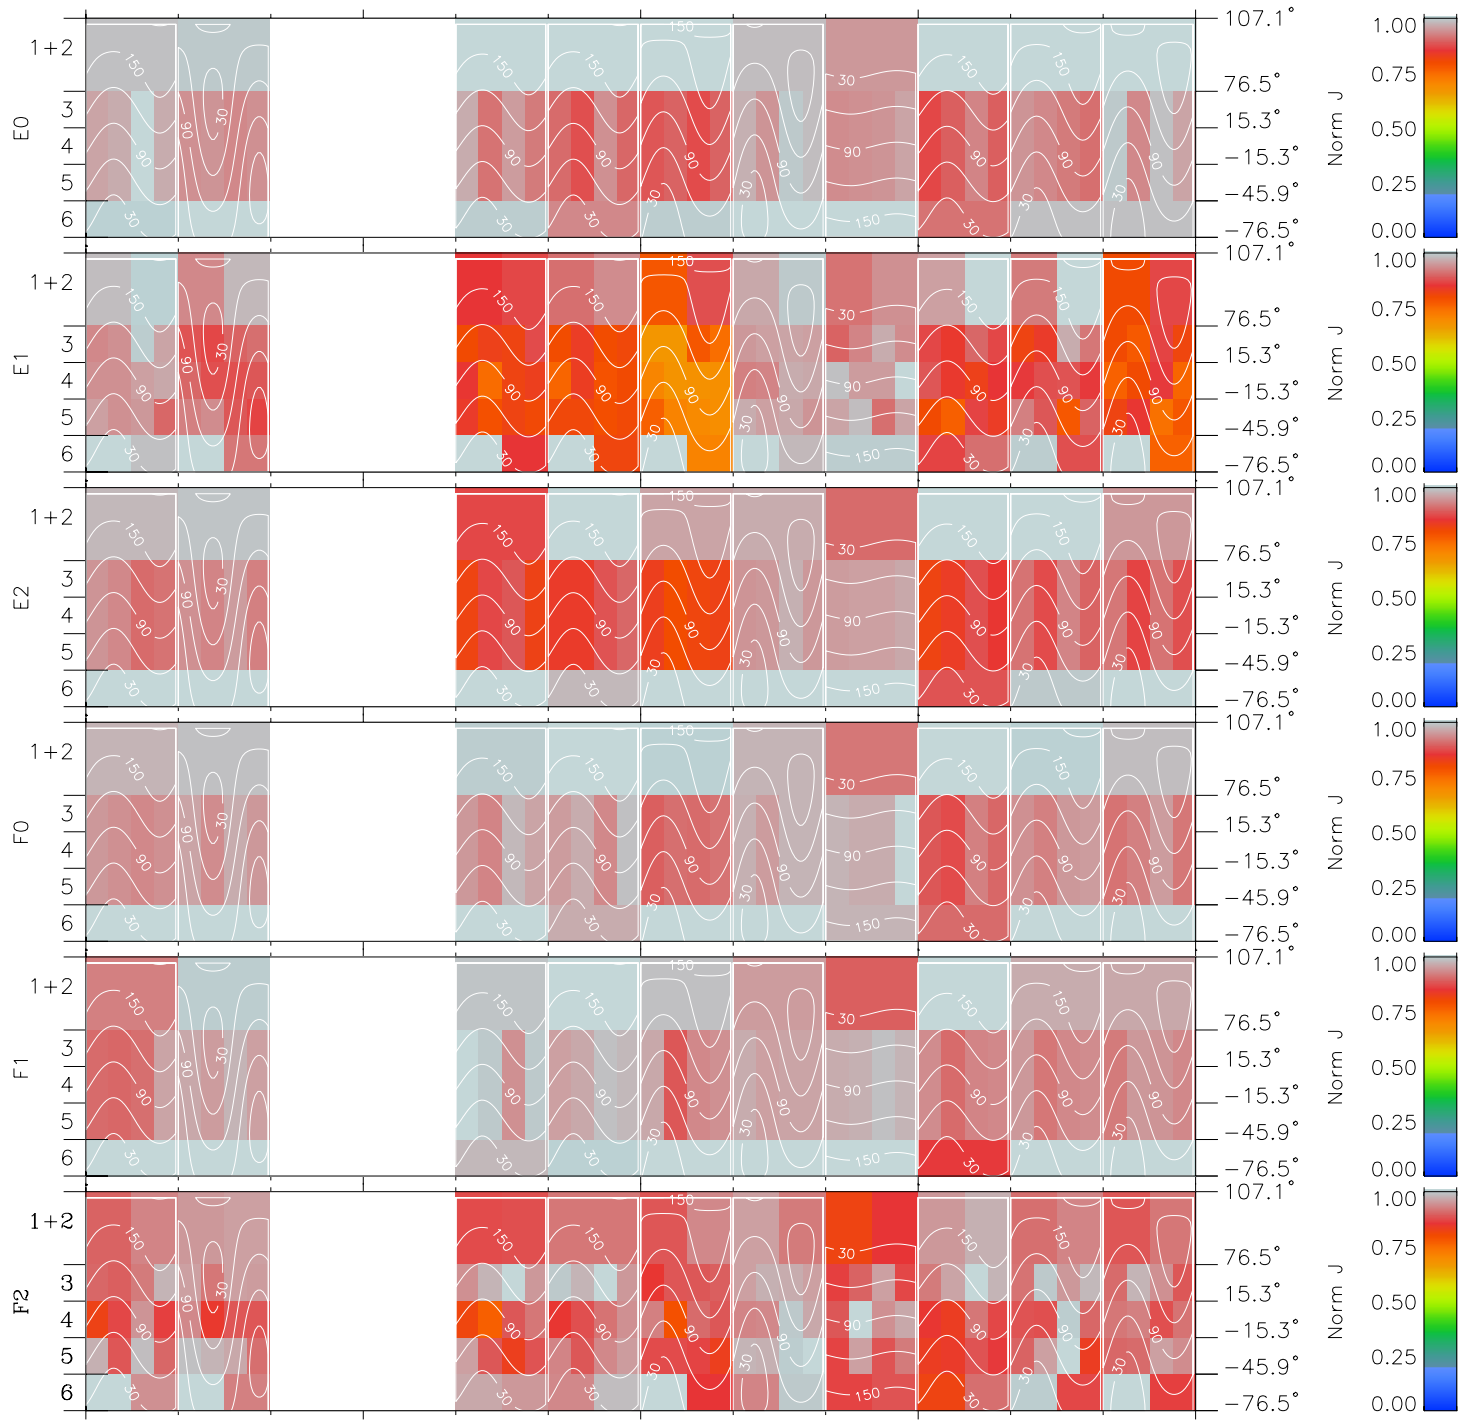

Galileo EPD Real Time All-Sky Anisotropies 98243

Software Version: RTSKY_NORM V 1.20
 Data Production: 06-03-00
 Plot Production: Sun Sep 16 13:05:07 2001
 Color File: wondr3
 Geofactor File: 1.1

00:00:00 1998-243	243-06	243-12	243-18	00:00:00 1998-244	
+	+	+	+	+	
-120.25	-119.96	-119.65	-119.34	-119.01	X JSE(R _j)
-5.88	-6.25	-6.62	-6.99	-7.36	Y JSE(R _j)
4.73	4.73	4.74	4.74	4.74	Z JSE(R _j)

- ◇ = Jupiter look direction
- = Corotation look direction