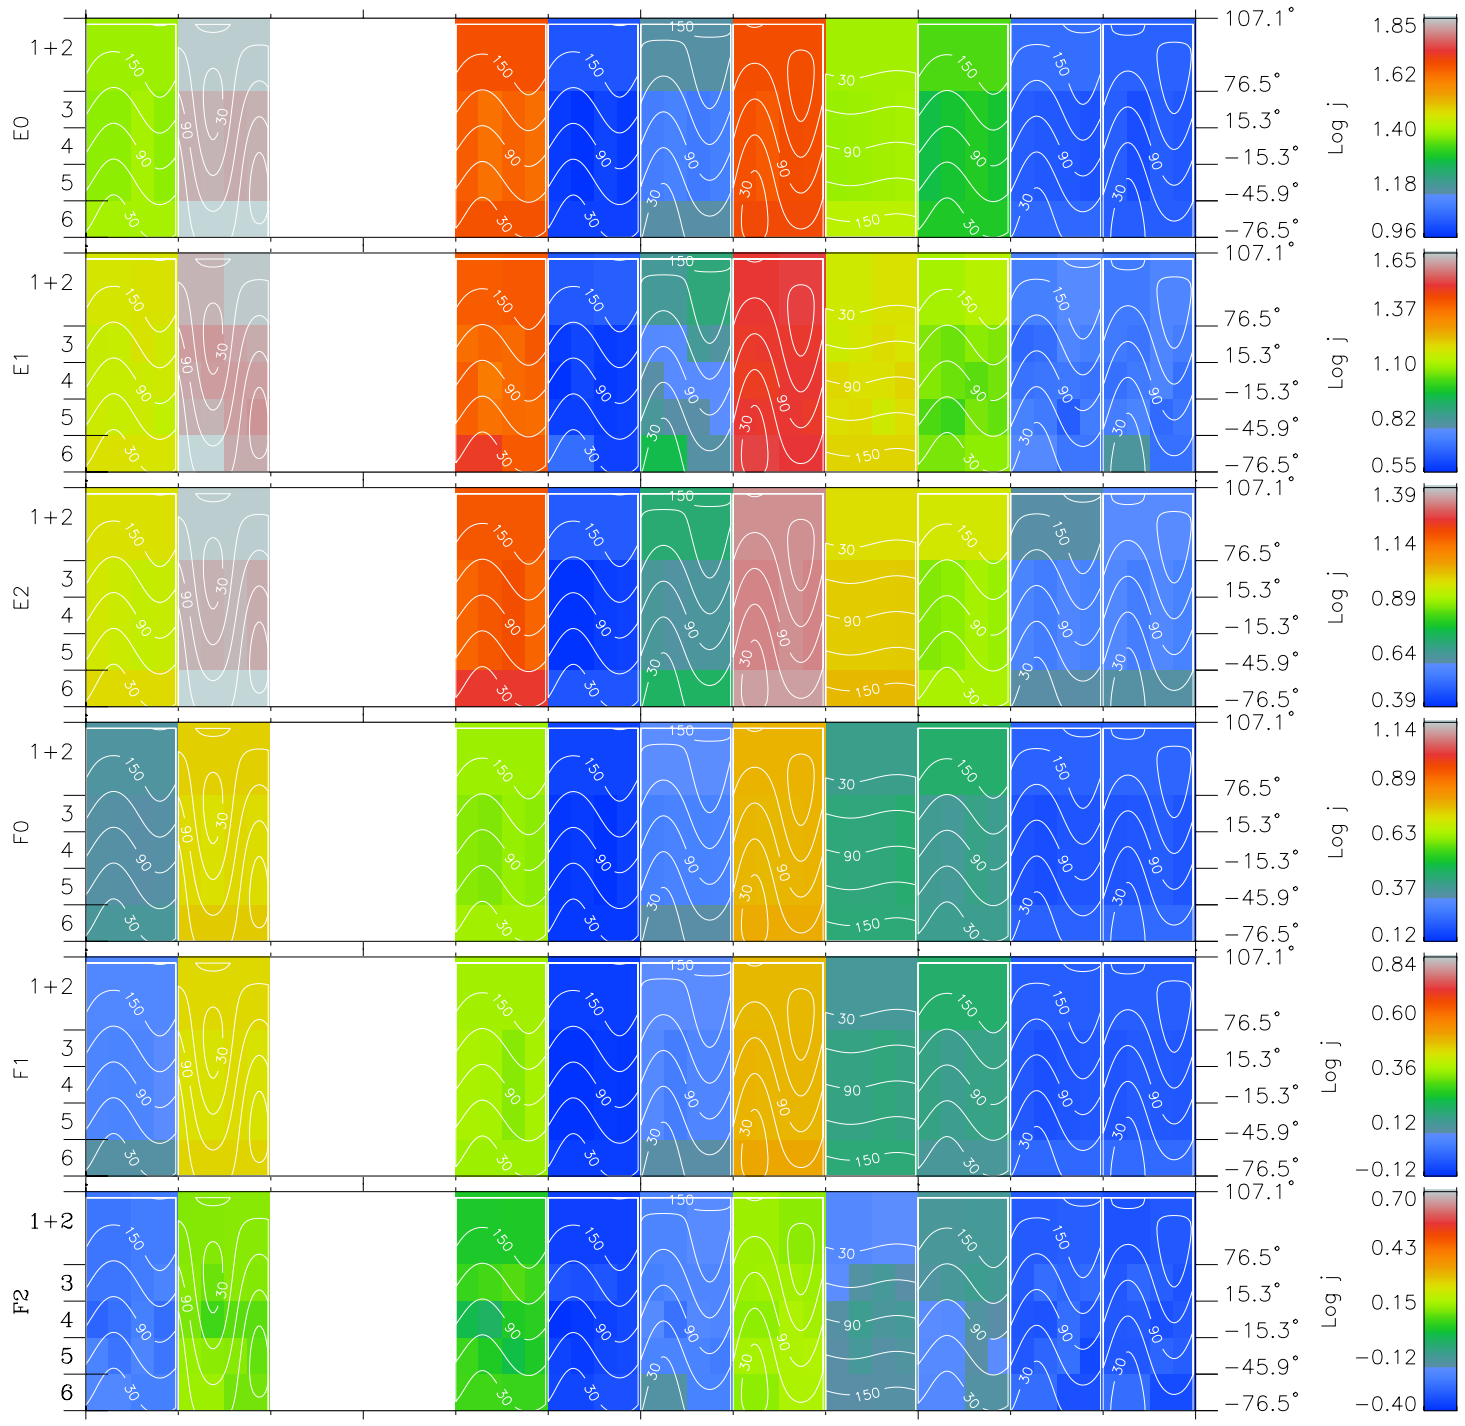

# Galileo EPD Real Time All-Sky Anisotropies 98243

Software Version: RTSKY\_FLUX V 1.20  
 Data Production: 06-03-00  
 Plot Production: Sun Sep 16 13:04:55 2001  
 Color File: wondr3  
 Geofactor File: 1.1

00:00:00 1998-243	243-06	243-12	243-18	00:00:00 1998-244	X JSE(R <sub>j</sub> )
+ -120.25 -5.88 4.73	+ -119.96 -6.25 4.73	+ -119.65 -6.62 4.74	+ -119.34 -6.99 4.74	+ -119.01 -7.36 4.74	Y JSE(R <sub>j</sub> )
					Z JSE(R <sub>j</sub> )

- ◇ = Jupiter look direction
- = Corotation look direction