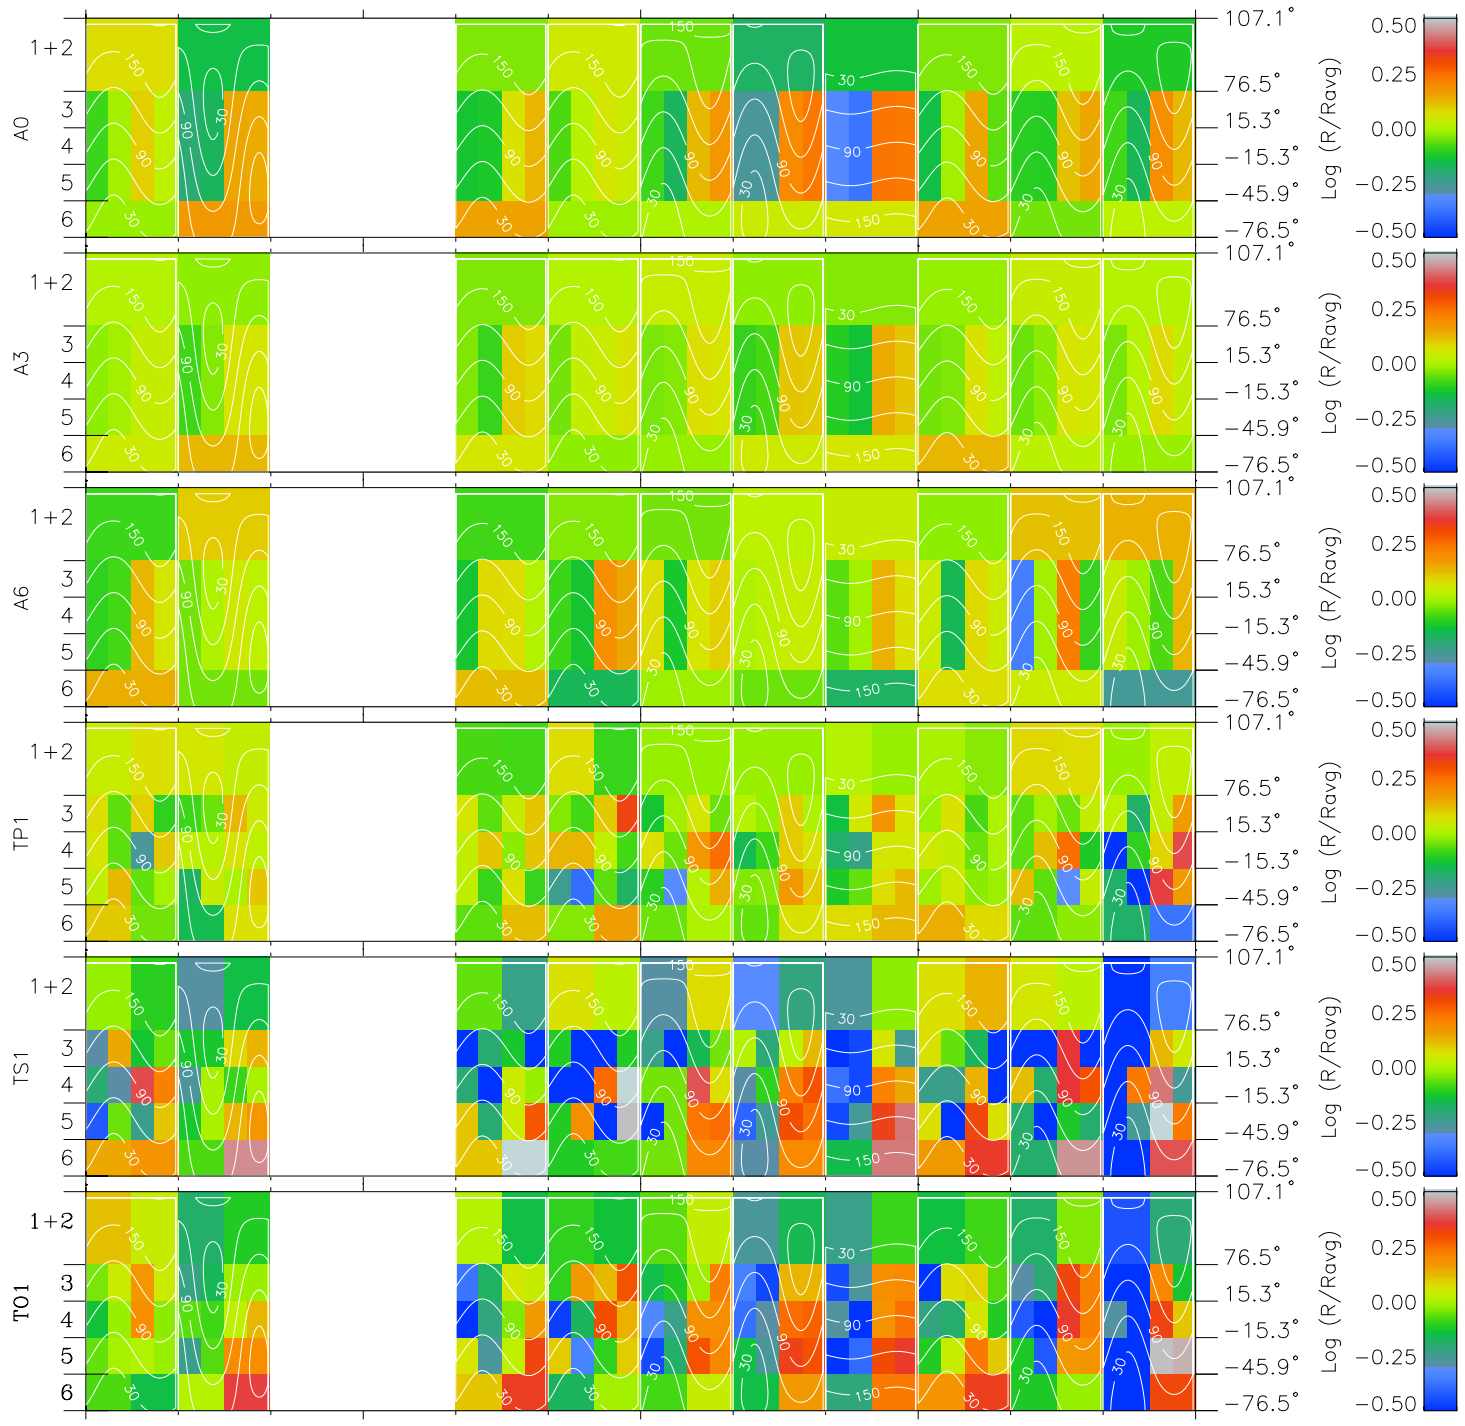

Galileo EPD Real Time All-Sky Anisotropies 98243

Software Version: RTSKY_MEAN V 1.20
 Data Production: 06-03-00
 Plot Production: Sun Sep 16 13:04:37 2001
 Color File: wondr3
 Geofactor File: 1.1

00:00:00 1998-243	243-06	243-12	243-18	00:00:00 1998-244	X JSE(R _j)
+ -120.25 -5.88 4.73	+ -119.96 -6.25 4.73	+ -119.65 -6.62 4.74	+ -119.34 -6.99 4.74	+ -119.01 -7.36 4.74	Y JSE(R _j)
					Z JSE(R _j)

- ◇ = Jupiter look direction
- = Corotation look direction