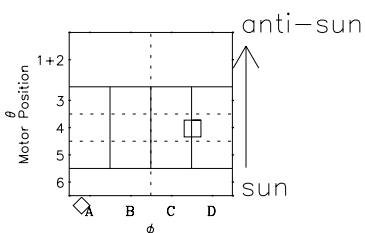

Galileo EPD Real-Time Six-Sector 98243

Software Version: RTLINE_R6 V 1.20
Data Production: 06-03-00
Plot Production: Sun Sep 16 13:06:12 2001

◇ = Jupiter look direction
□ = Corotation look direction