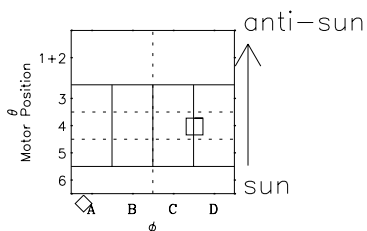

# Galileo EPD Real-Time Six-Sector 98243

Software Version: RTLINE\_R6 V 1.20  
Data Production: 06-03-00  
Plot Production: Sun Sep 16 13:06:11 2001

◇ = Jupiter look direction  
□ = Corotation look direction