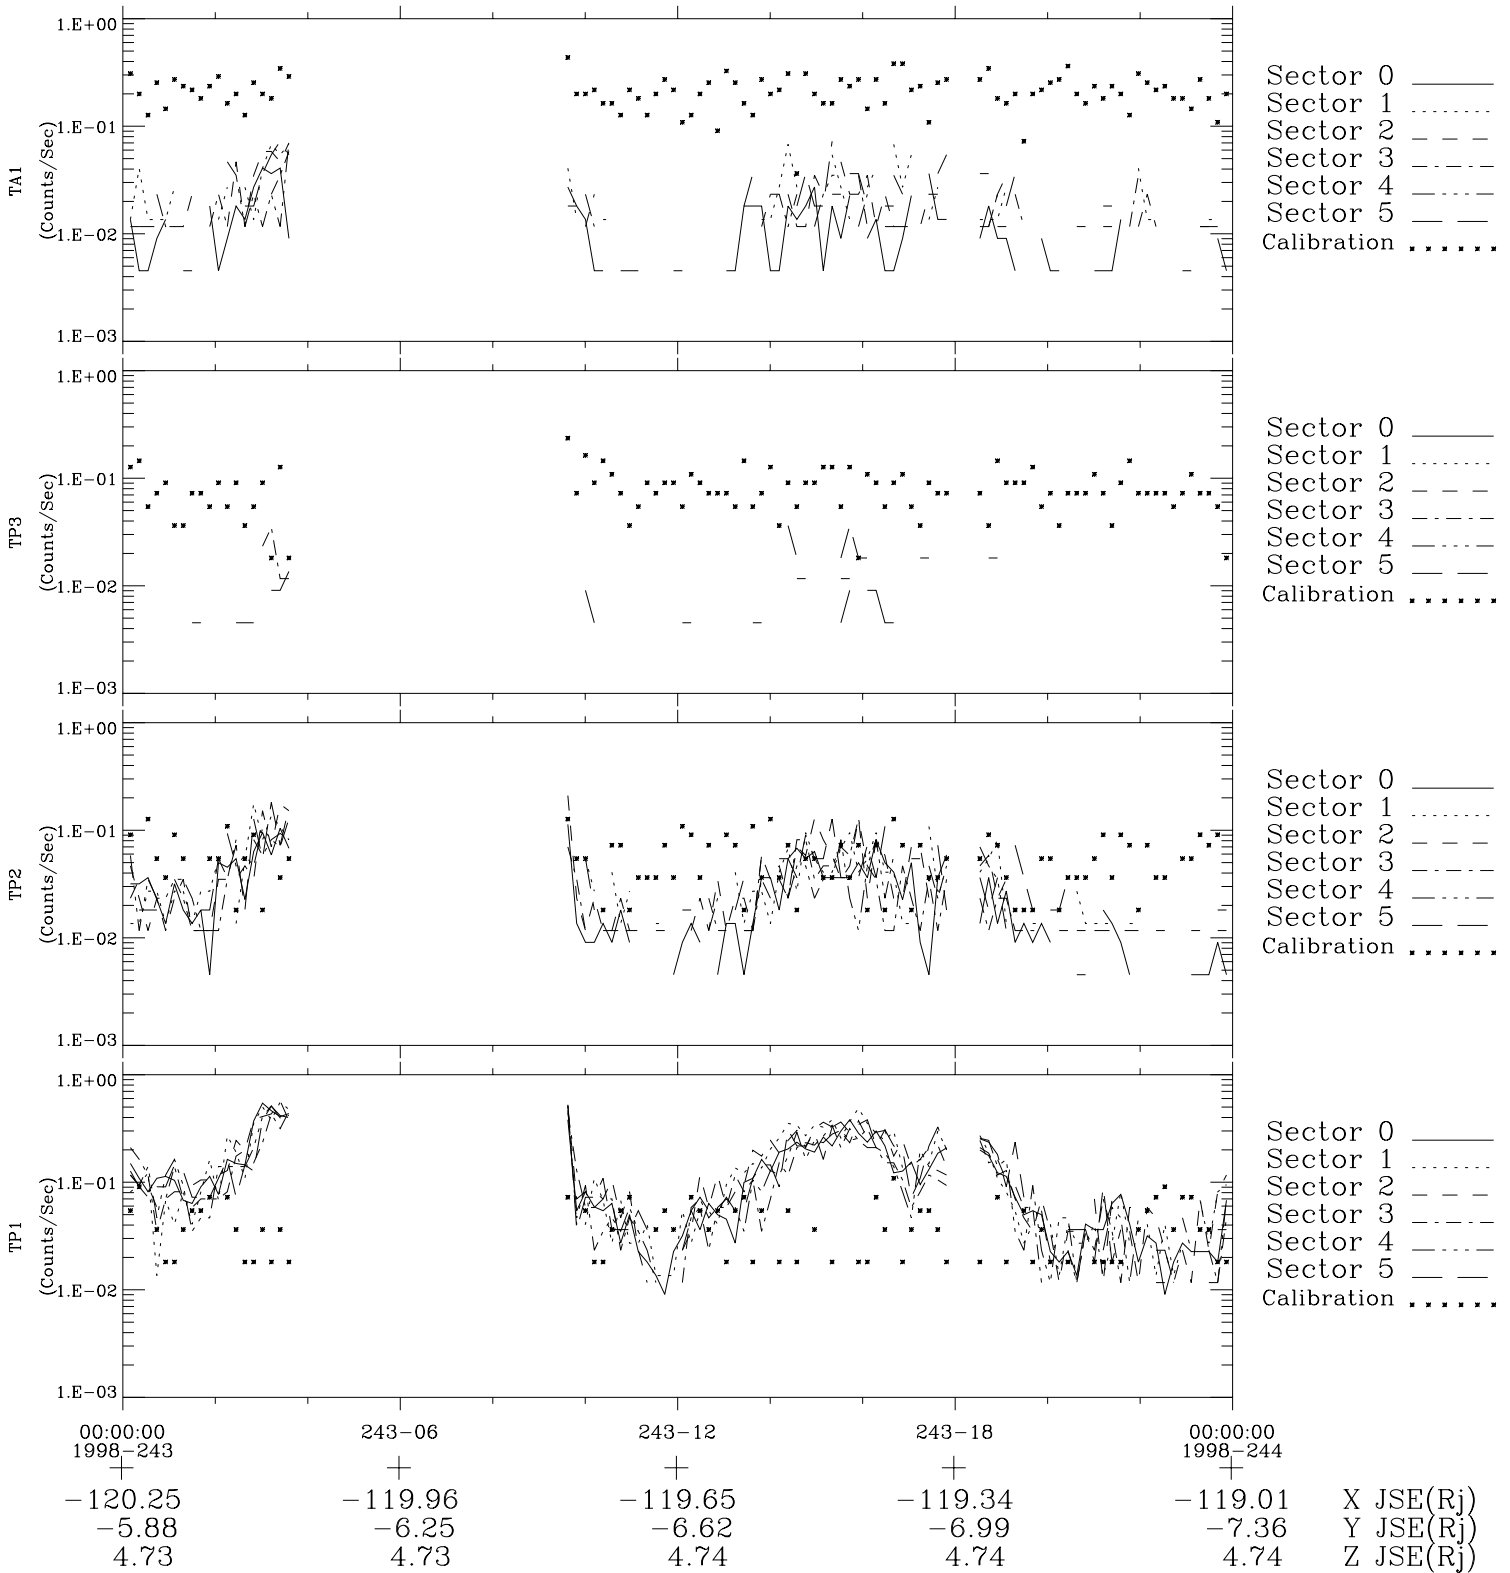

# Galileo EPD Real-Time Six-Sector 98243

Software Version: RTLINE\_R6 V 1.20  
Data Production: 06-03-00  
Plot Production: Sun Sep 16 13:06:11 2001

◇ = Jupiter look direction  
□ = Corotation look direction