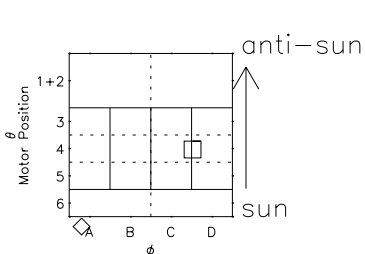

Galileo EPD Real Elevation Anisotropies 98243

Software Version: RTELEV_NORM V 1.20
 Data Production: 06-03-00
 Plot Production: Sun Sep 16 13:05:34 2001
 Color File: wondr3
 Geofactor File: 1.1

- ◇ = Jupiter look direction
- = Corotation look direction