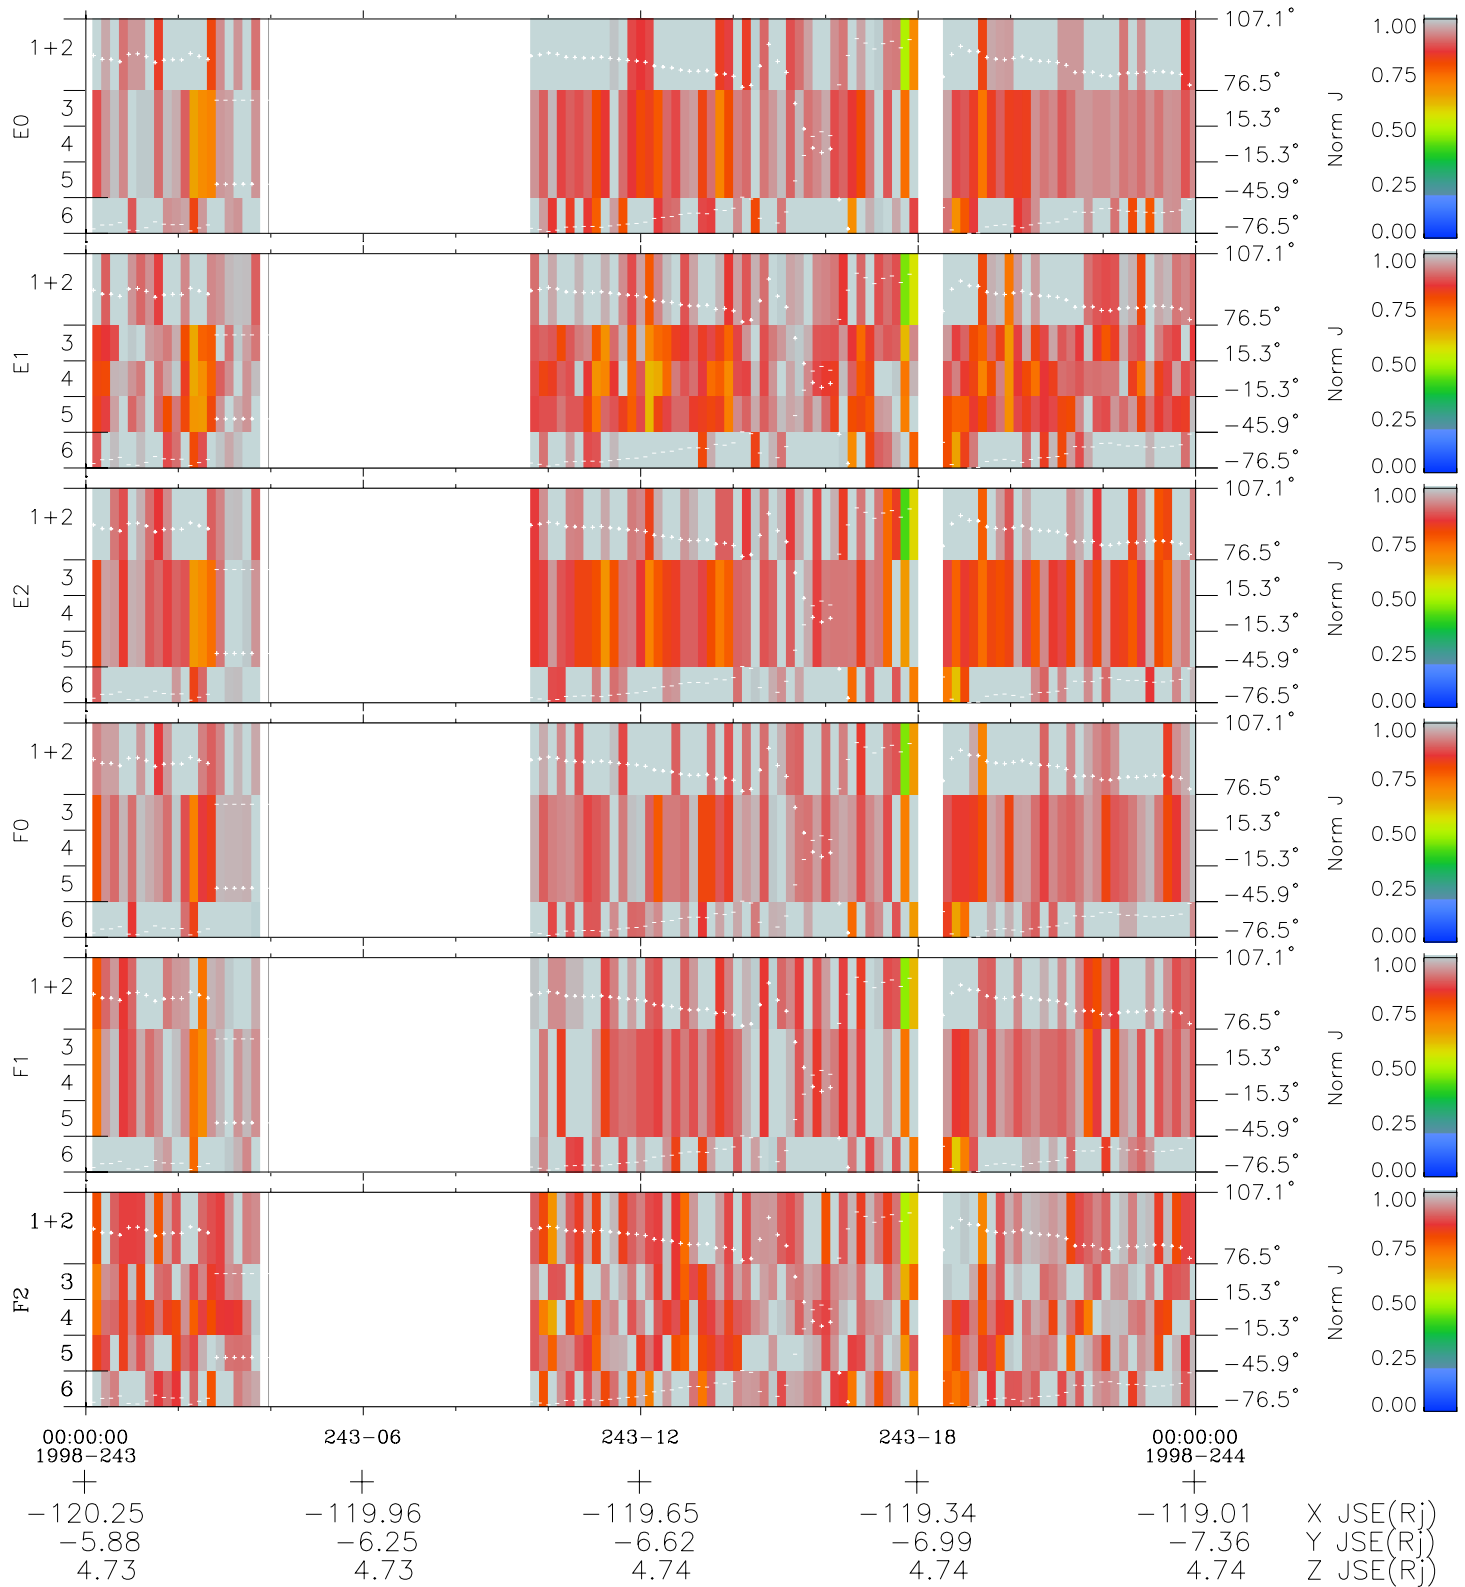

Galileo EPD Real Elevation Anisotropies 98243

Software Version: RTELEV_NORM V 1.20
 Data Production: 06-03-00
 Plot Production: Sun Sep 16 13:05:34 2001
 Color File: wondr3
 Geofactor File: 1.1

- ◇ = Jupiter look direction
- = Corotation look direction