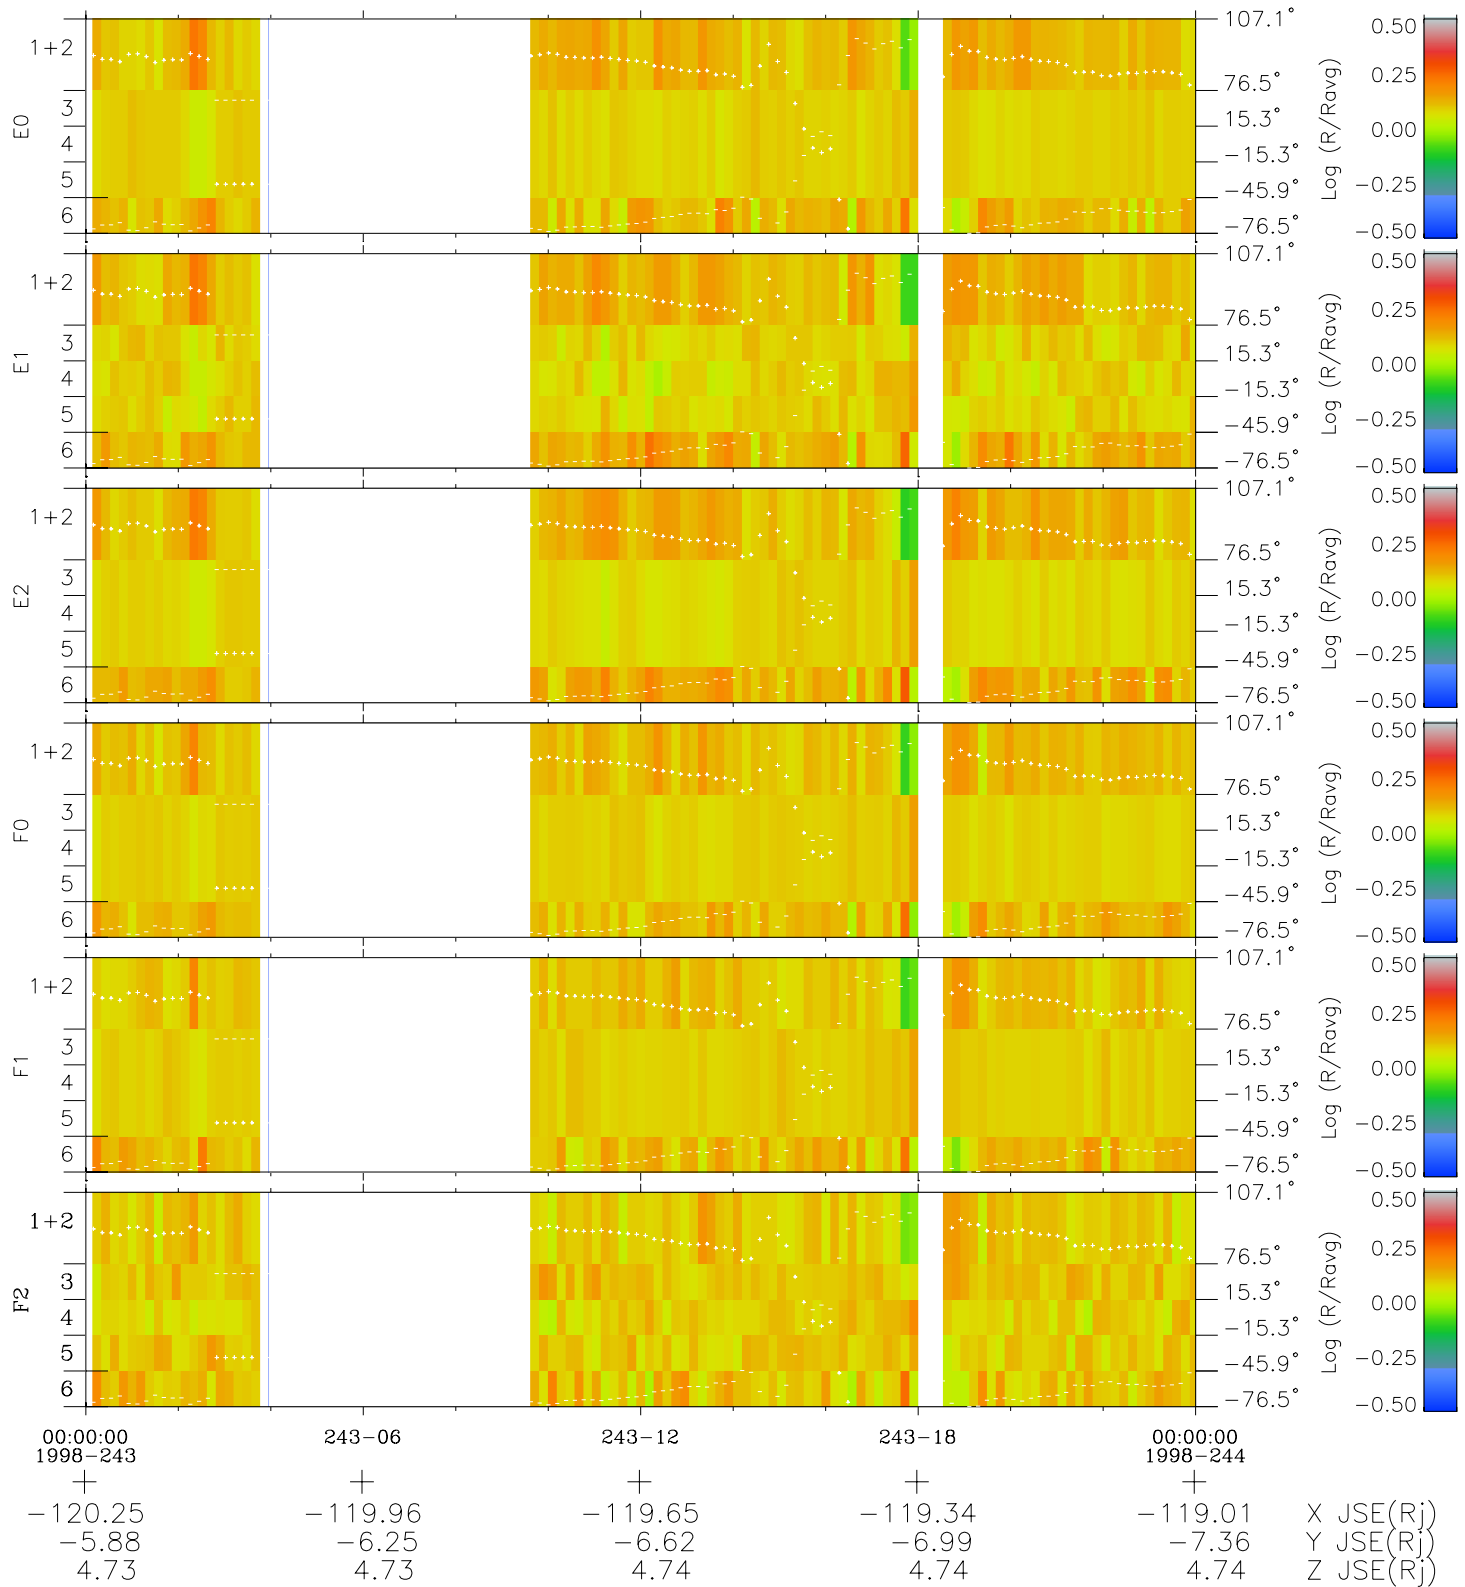

# Galileo EPD Real Elevation Anisotropies 98243

Software Version: RTELEV\_MEAN V 1.20  
 Data Production: 06-03-00  
 Plot Production: Sun Sep 16 13:05:16 2001  
 Color File: wondr3  
 Geofactor File: 1.1

- ◇ = Jupiter look direction
- = Corotation look direction