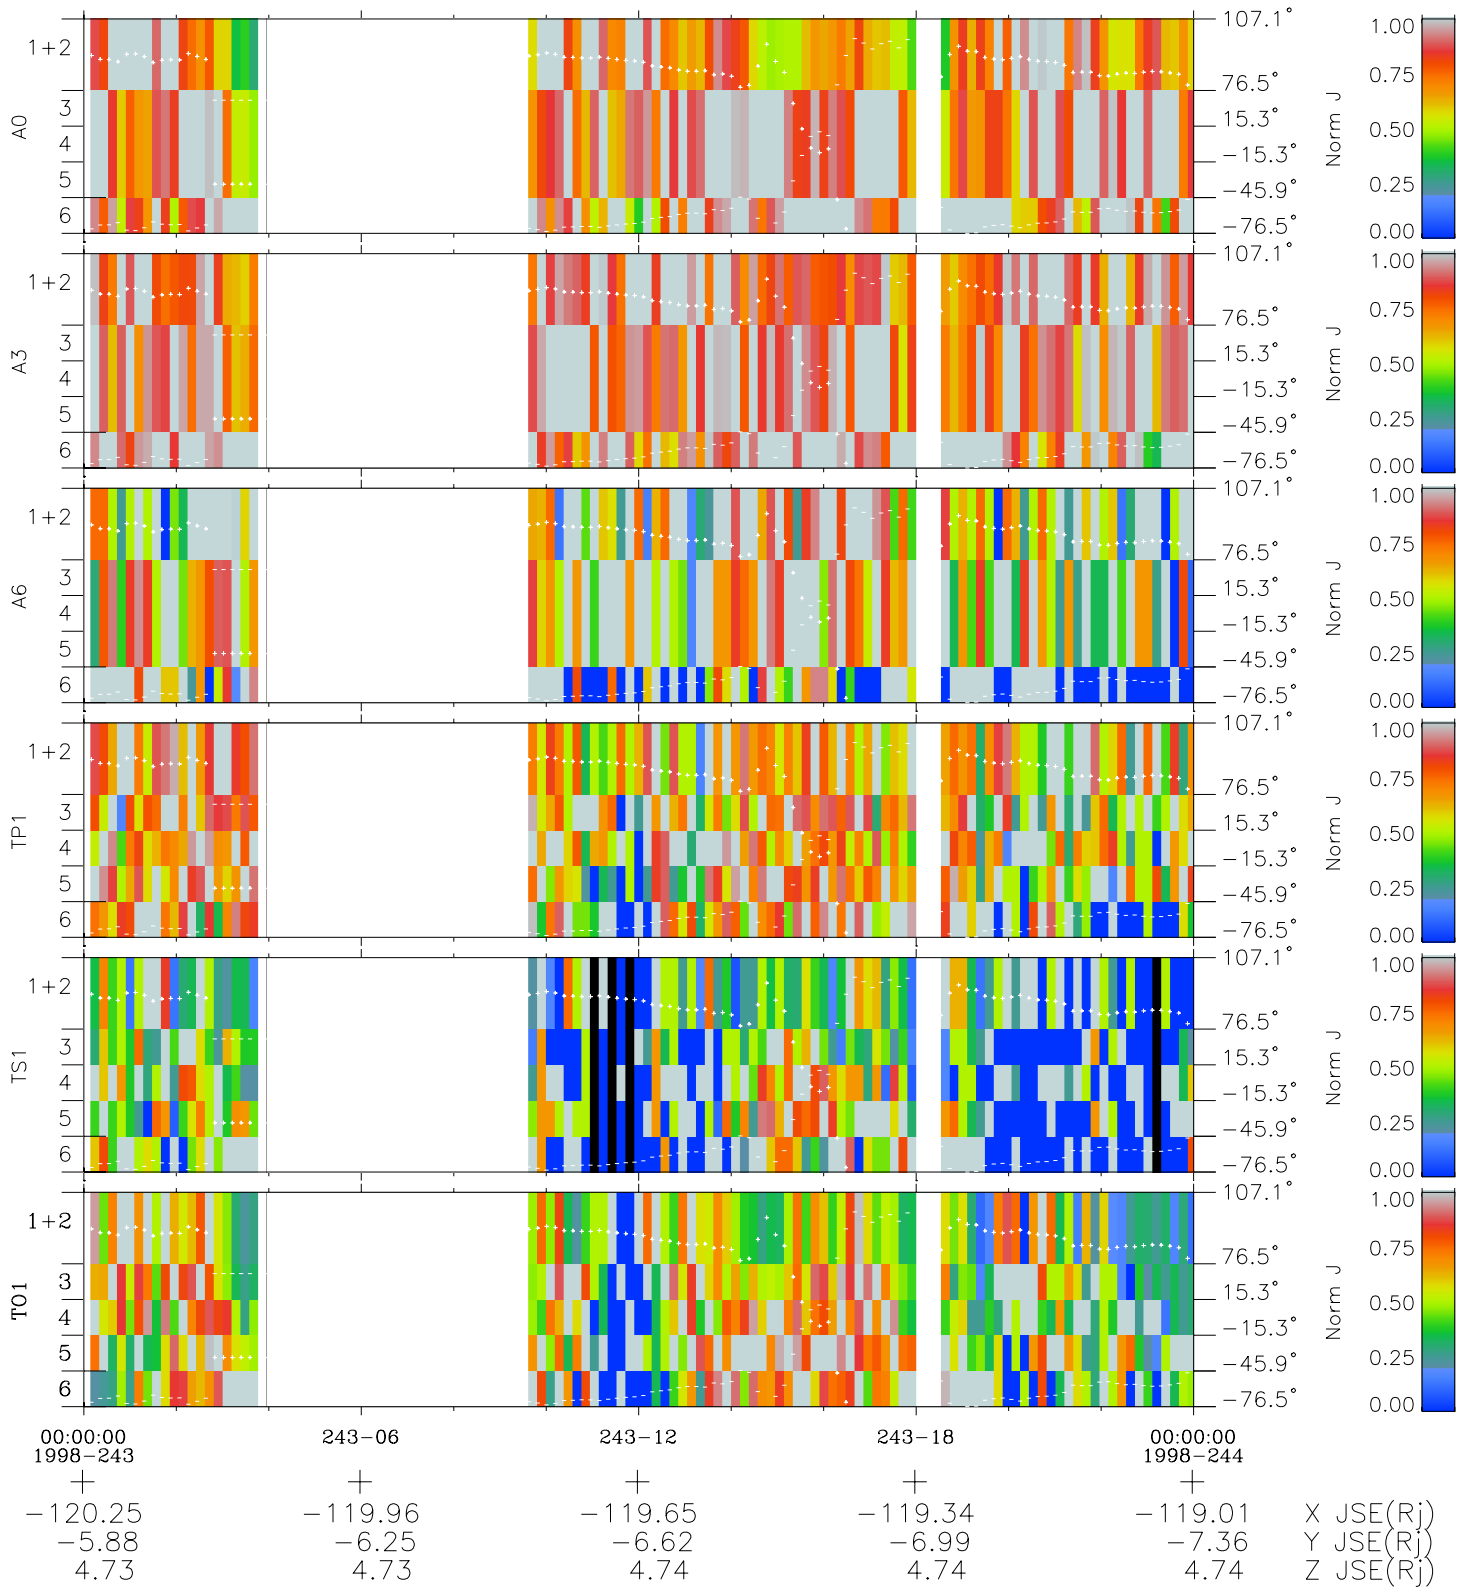

Galileo EPD Real Elevation Anisotropies 98243

Software Version: RTELEV_NORM V 1.20
Data Production: 06-03-00
Plot Production: Sun Sep 16 13:05:30 2001
Color File: wondr3
Geofactor File: 1.1

- ◇ = Jupiter look direction
- = Corotation look direction