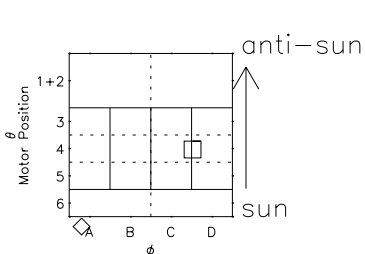

Galileo EPD Real Elevation Anisotropies 98243

Software Version: RTELEV_NORM V 1.20
Data Production: 06-03-00
Plot Production: Sun Sep 16 13:05:30 2001
Color File: wondr3
Geofactor File: 1.1

- ◇ = Jupiter look direction
- = Corotation look direction