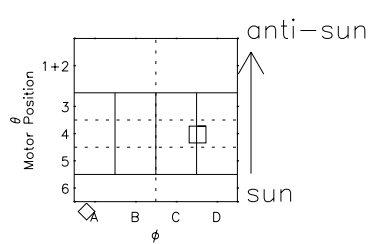

Galileo EPD Real Time Azimuth Anisotropies 98243

Software Version: RTAZIM_NORM V 1.20
Data Production: 06-03-00
Plot Production: Sun Sep 16 13:06:00 2001
Color File: wondr3
Geofactor File: 1.1

◇ = Jupiter look direction
□ = Corotation look direction