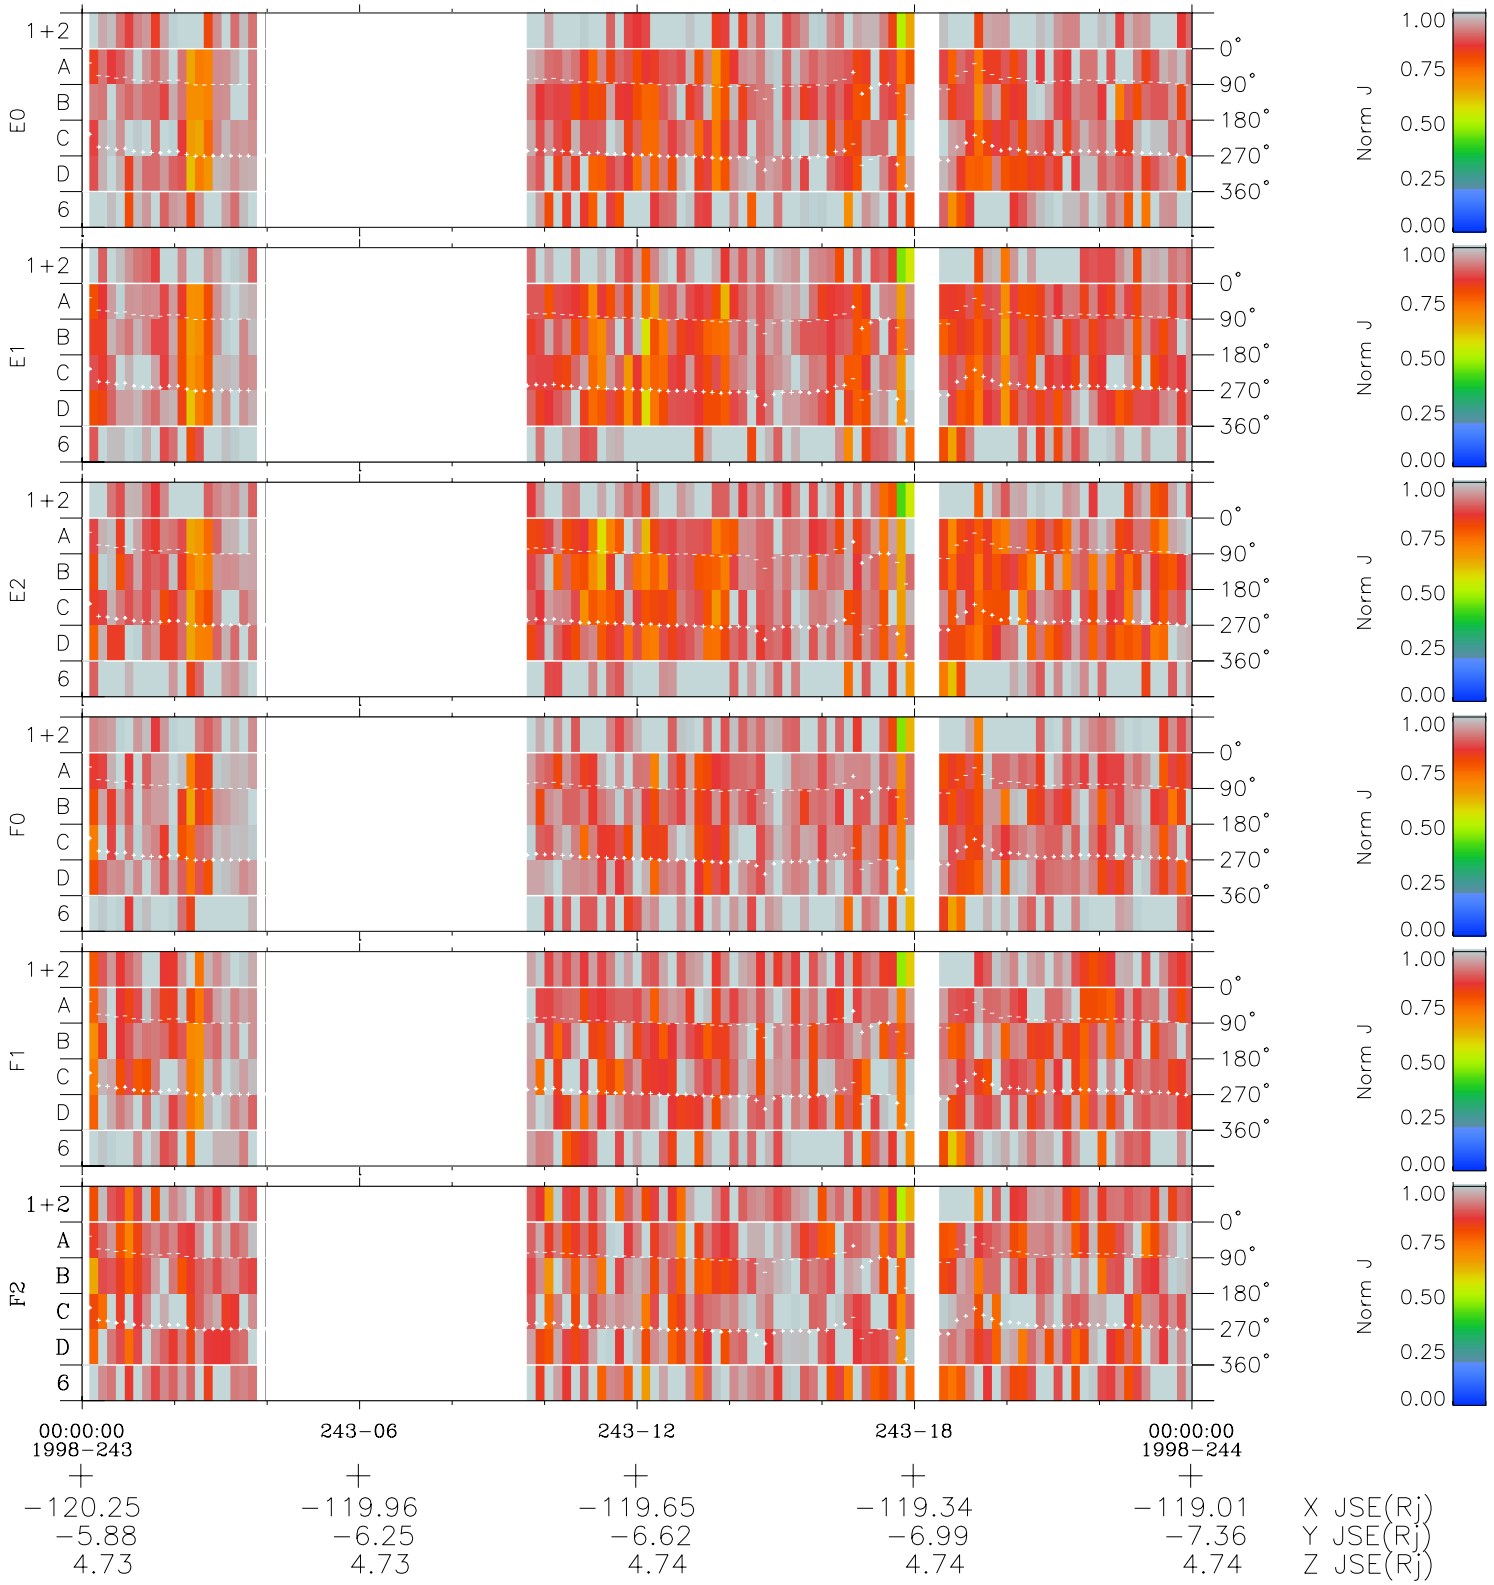

Galileo EPD Real Time Azimuth Anisotropies 98243

Software Version: RTAZIM_NORM V 1.20
Data Production: 06-03-00
Plot Production: Sun Sep 16 13:06:00 2001
Color File: wondr3
Geofactor File: 1.1

◇ = Jupiter look direction
□ = Corotation look direction