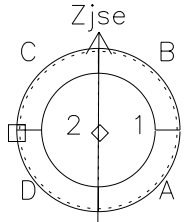

Galileo EPD Real Time Azimuth Anisotropies 98243

Software Version: RTAZIM_NORM V 1.20
Data Production: 06-03-00
Plot Production: Sun Sep 16 13:06:00 2001
Color File: wondr3
Geofactor File: 1.1

◇ = Jupiter look direction
□ = Corotation look direction